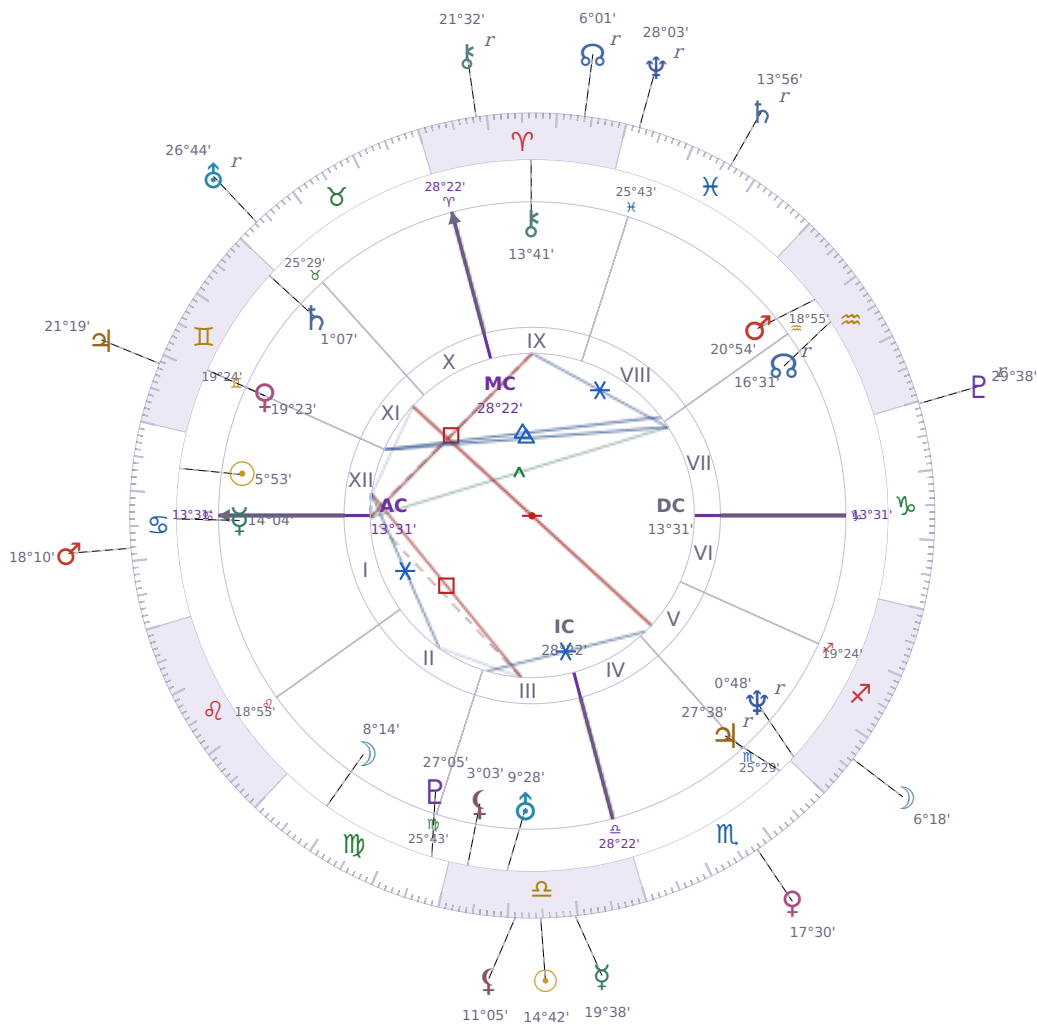

DAILY PERSONAL HOROSCOPE

Elon Reeve Musk

Businessman, entrepreneur, and political figure (born 1971)

♋ Cancer June 28, 1971 07:30 Pretoria

Monday, 7 October 2024

TRANSITS FOR TODAY

| | | |
|-----------|-----------------------|-----------|
| ☉ Sun | in ♎ Libra | 14°42'44" |
| ☾ Moon | in ♏ Sagittarius | 6°18'31" |
| ☿ Mercury | in ♎ Libra | 19°38'00" |
| ♀ Venus | in ♏ Scorpio | 17°30'21" |
| ♂ Mars | in ♋ Cancer | 18°10'29" |
| ♃ Jupiter | in ♊ Gemini | 21°19'57" |
| ♄ Saturn | in ♈ Pisces Rx | 13°56'51" |

| | | |
|-----------|-------------------|-----------|
| ♅ Uranus | in ♉ Taurus Rx | 26°44'20" |
| ♆ Neptune | in ♋ Pisces Rx | 28°03'59" |
| ♇ Pluto | in ♑ Capricorn Rx | 29°38'48" |
| ♁ Chiron | in ♈ Aries Rx | 21°32'31" |
| ♁ NNode | in ♈ Aries Rx | 6°01'27" |
| ♁ Lilith | in ♎ Libra | 11°05'16" |

NATAL PLANETS

| | | | |
|--------------|------------------|-----------|--------|
| ☉ Sun | in ♋ Cancer | 5°53'26" | XII |
| ☾ Moon | in ♍ Virgo | 8°14'52" | II |
| ☿ Mercury | in ♋ Cancer | 14°04'03" | I |
| ♀ Venus | in ♊ Gemini | 19°23'48" | XI |
| ♂ Mars | in ♒ Aquarius | 20°54'21" | VIII |
| ♃ Jupiter | in ♏ Scorpio | 27°38'52" | V Rx |
| ♄ Saturn | in ♊ Gemini | 1°07'22" | XI |
| ♅ Uranus | in ♎ Libra | 9°28'55" | III |
| ♆ Neptune | in ♐ Sagittarius | 0°48'48" | V Rx |
| ♇ Pluto | in ♍ Virgo | 27°05'36" | III |
| ♁ Chiron | in ♈ Aries | 13°41'50" | IX |
| ♁ North Node | in ♒ Aquarius | 16°31'23" | VII Rx |
| ♁ Lilith | in ♎ Libra | 3°03'14" | III |