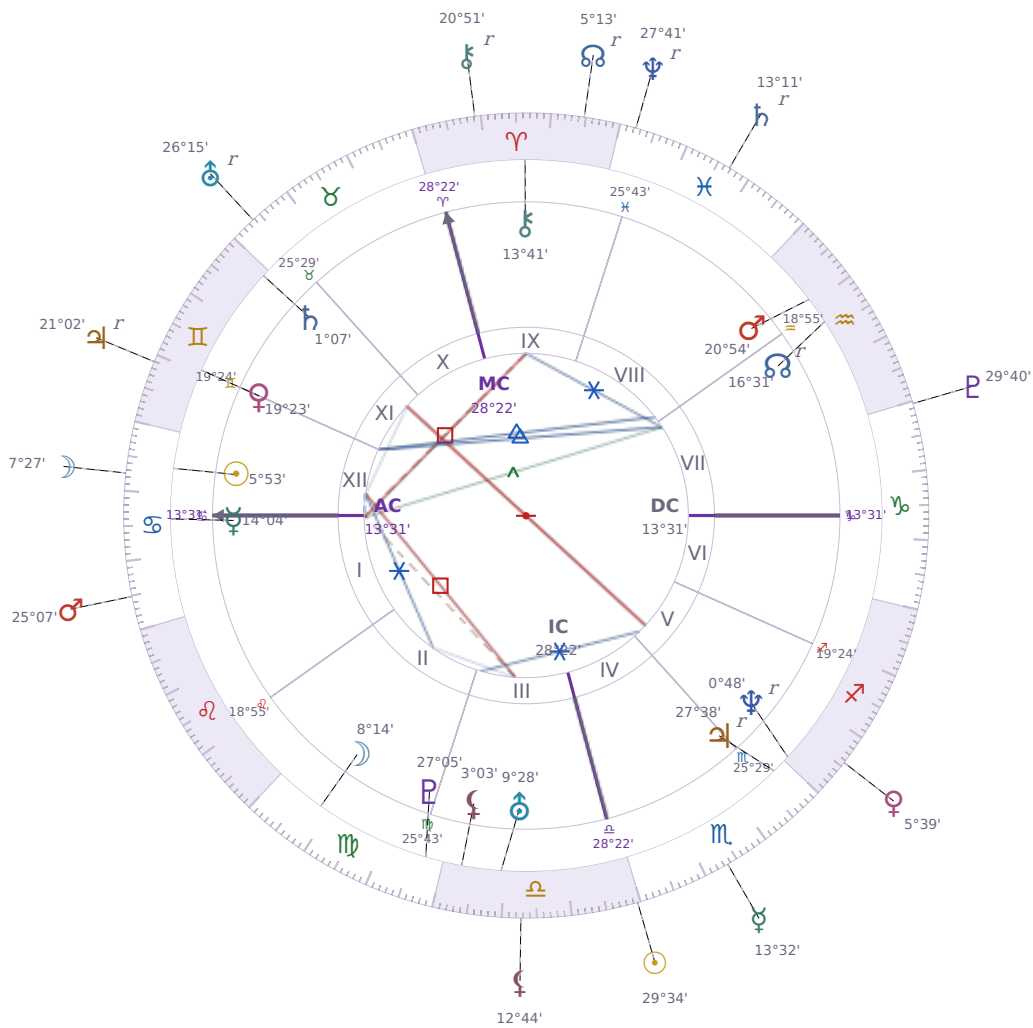

## DAILY PERSONAL HOROSCOPE

### Elon Reeve Musk

Businessman, entrepreneur, and political figure (born 1971)

♋ Cancer June 28, 1971 07:30 Pretoria

**Tuesday, 22 October 2024**

### TRANSITS FOR TODAY

☉ Sun	in ♎ Libra	29°34'30"
☾ Moon	in ♋ Cancer	7°27'12"
☿ Mercury	in ♏ Scorpio	13°32'29"
♀ Venus	in ♐ Sagittarius	5°39'49"
♂ Mars	in ♋ Cancer	25°07'13"
♃ Jupiter	in ♊ Gemini Rx	21°02'47"
♄ Saturn	in ♉ Pisces Rx	13°11'25"