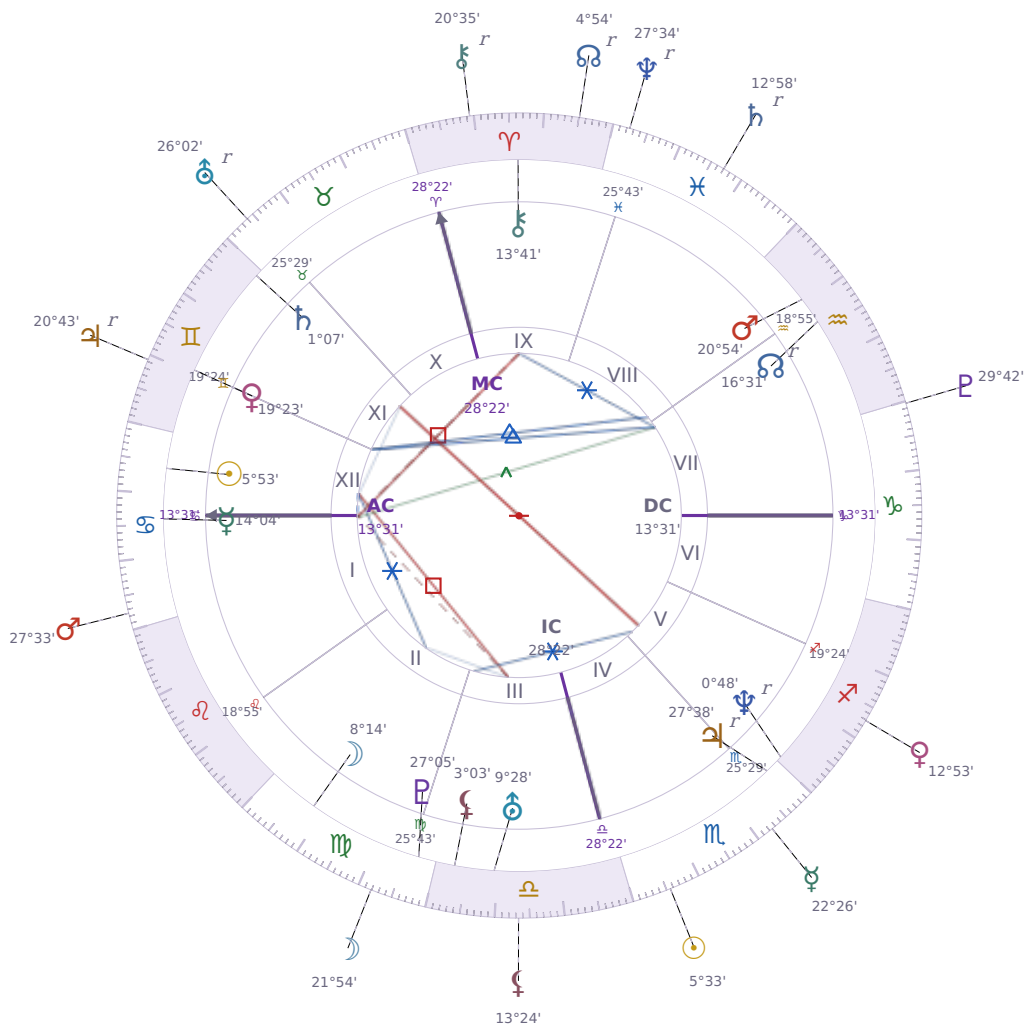

DAILY PERSONAL HOROSCOPE

Elon Reeve Musk

Businessman, entrepreneur, and political figure (born 1971)

♋ Cancer June 28, 1971 07:30 Pretoria

Monday, 28 October 2024

TRANSITS FOR TODAY

☉ Sun	in ♏ Scorpio	5°33'25"
☾ Moon	in ♏ Virgo	21°54'08"
☿ Mercury	in ♏ Scorpio	22°26'44"
♀ Venus	in ♏ Sagittarius	12°53'43"
♂ Mars	in ♋ Cancer	27°33'41"
♃ Jupiter	in ♊ Gemini Rx	20°43'27"
♄ Saturn	in ♓ Pisces Rx	12°58'36"

♅ Uranus	in ♉ Taurus Rx	26°02'12"
♆ Neptune	in ♋ Pisces Rx	27°34'13"
♇ Pluto	in ♏ Capricorn	29°42'25"
♁ Chiron	in ♈ Aries Rx	20°35'25"
♊ NNode	in ♈ Aries Rx	4°54'44"
♁ Lilith	in ♎ Libra	13°24'50"

NATAL PLANETS

☉ Sun	in ♋ Cancer	5°53'26"	XII
☾ Moon	in ♍ Virgo	8°14'52"	II
☿ Mercury	in ♋ Cancer	14°04'03"	I
♀ Venus	in ♊ Gemini	19°23'48"	XI
♂ Mars	in ♒ Aquarius	20°54'21"	VIII
♃ Jupiter	in ♏ Scorpio	27°38'52"	V Rx
♄ Saturn	in ♊ Gemini	1°07'22"	XI
♅ Uranus	in ♎ Libra	9°28'55"	III
♆ Neptune	in ♐ Sagittarius	0°48'48"	V Rx
♇ Pluto	in ♍ Virgo	27°05'36"	III
♁ Chiron	in ♈ Aries	13°41'50"	IX
♊ North Node	in ♒ Aquarius	16°31'23"	VII Rx
♁ Lilith	in ♎ Libra	3°03'14"	III