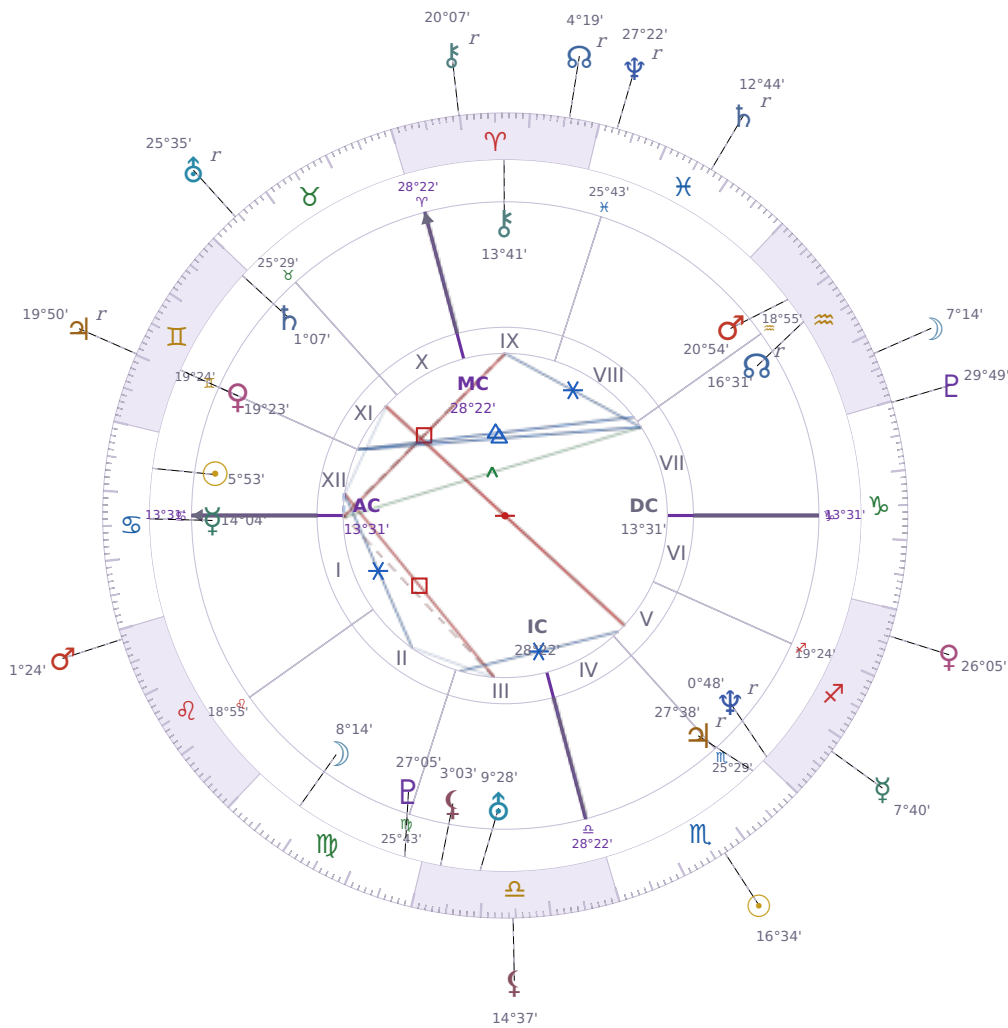

DAILY PERSONAL HOROSCOPE

Elon Reeve Musk

Businessman, entrepreneur, and political figure (born 1971)

♋ Cancer June 28, 1971 07:30 Pretoria

Friday, 8 November 2024

TRANSITS FOR TODAY

☉ Sun	in ♏ Scorpio	16°34'32"
☾ Moon	in ♒ Aquarius	7°14'04"
☿ Mercury	in ♐ Sagittarius	7°40'13"
♀ Venus	in ♐ Sagittarius	26°05'48"
♂ Mars	in ♌ Leo	1°24'21"
♃ Jupiter	in ♊ Gemini Rx	19°50'50"
♄ Saturn	in ♓ Pisces Rx	12°44'13"

♅ Uranus	in ♉ Taurus Rx	25°35'55"
♆ Neptune	in ♋ Pisces Rx	27°22'16"
♇ Pluto	in ♏ Capricorn	29°49'21"
♁ Chiron	in ♈ Aries Rx	20°07'42"
♁ NNode	in ♈ Aries Rx	4°19'47"
♁ Lilith	in ♎ Libra	14°37'57"

NATAL PLANETS

☉ Sun	in ♋ Cancer	5°53'26"	XII
☾ Moon	in ♍ Virgo	8°14'52"	II
☿ Mercury	in ♋ Cancer	14°04'03"	I
♀ Venus	in ♊ Gemini	19°23'48"	XI
♂ Mars	in ♒ Aquarius	20°54'21"	VIII
♃ Jupiter	in ♏ Scorpio	27°38'52"	V Rx
♄ Saturn	in ♊ Gemini	1°07'22"	XI
♅ Uranus	in ♎ Libra	9°28'55"	III
♆ Neptune	in ♐ Sagittarius	0°48'48"	V Rx
♇ Pluto	in ♍ Virgo	27°05'36"	III
♁ Chiron	in ♈ Aries	13°41'50"	IX
♁ North Node	in ♒ Aquarius	16°31'23"	VII Rx
♁ Lilith	in ♎ Libra	3°03'14"	III