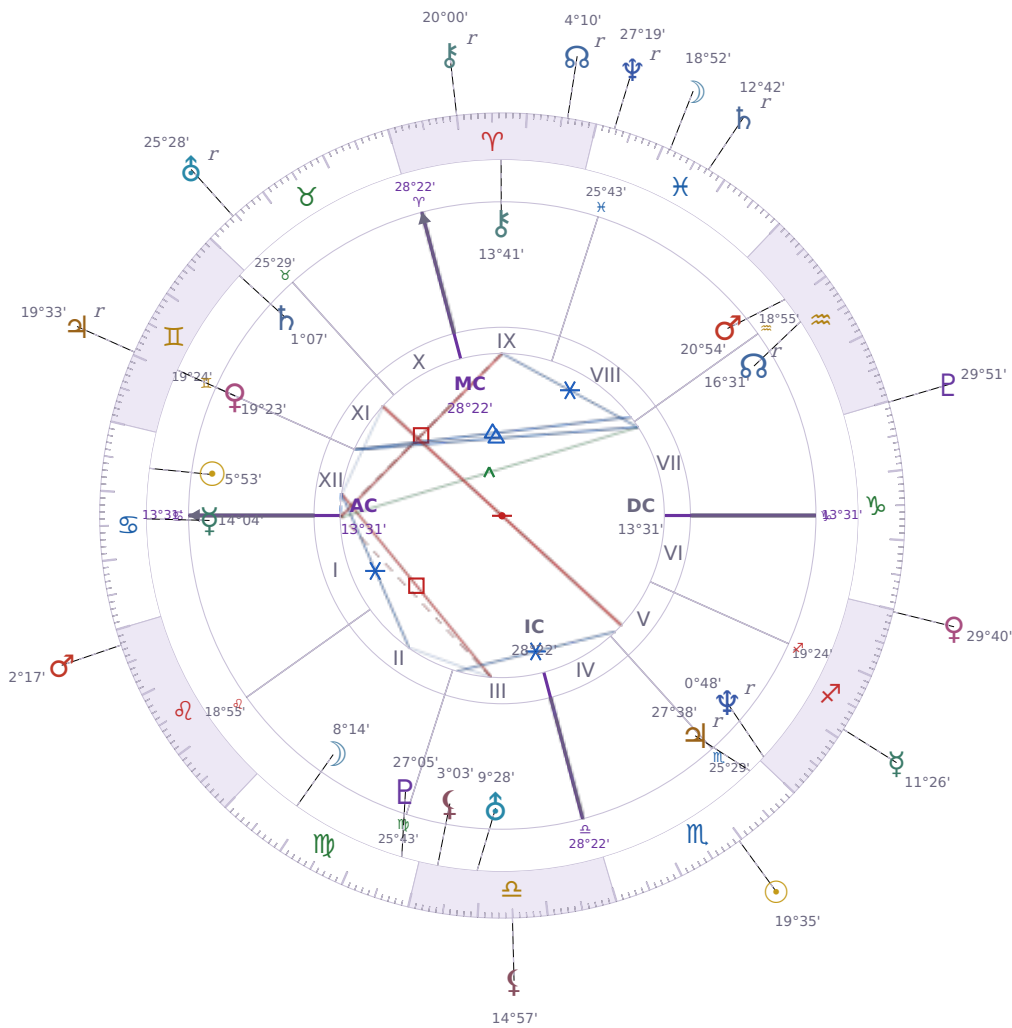

DAILY PERSONAL HOROSCOPE

Elon Reeve Musk

Businessman, entrepreneur, and political figure (born 1971)

♋ Cancer June 28, 1971 07:30 Pretoria

Monday, 11 November 2024

TRANSITS FOR TODAY

☉ Sun	in ♏ Scorpio	19°35'24"
☾ Moon	in ♓ Pisces	18°52'27"
☿ Mercury	in ♏ Sagittarius	11°26'11"
♀ Venus	in ♏ Sagittarius	29°40'49"
♂ Mars	in ♌ Leo	2°17'31"
♃ Jupiter	in ♊ Gemini Rx	19°33'01"
♄ Saturn	in ♓ Pisces Rx	12°42'27"

♅ Uranus	in ♉ Taurus Rx	25°28'30"
♆ Neptune	in ♓ Pisces Rx	27°19'33"
♇ Pluto	in ♑ Capricorn	29°51'50"
♁ Chiron	in ♈ Aries Rx	20°00'40"
♊ NNode	in ♈ Aries Rx	4°10'15"
♁ Lilith	in ♎ Libra	14°57'53"

NATAL PLANETS

☉ Sun	in ♋ Cancer	5°53'26"	XII
☾ Moon	in ♍ Virgo	8°14'52"	II
☿ Mercury	in ♋ Cancer	14°04'03"	I
♀ Venus	in ♊ Gemini	19°23'48"	XI
♂ Mars	in ♒ Aquarius	20°54'21"	VIII
♃ Jupiter	in ♏ Scorpio	27°38'52"	V Rx
♄ Saturn	in ♊ Gemini	1°07'22"	XI
♅ Uranus	in ♎ Libra	9°28'55"	III
♆ Neptune	in ♐ Sagittarius	0°48'48"	V Rx
♇ Pluto	in ♍ Virgo	27°05'36"	III
♁ Chiron	in ♈ Aries	13°41'50"	IX
♊ North Node	in ♒ Aquarius	16°31'23"	VII Rx
♁ Lilith	in ♎ Libra	3°03'14"	III