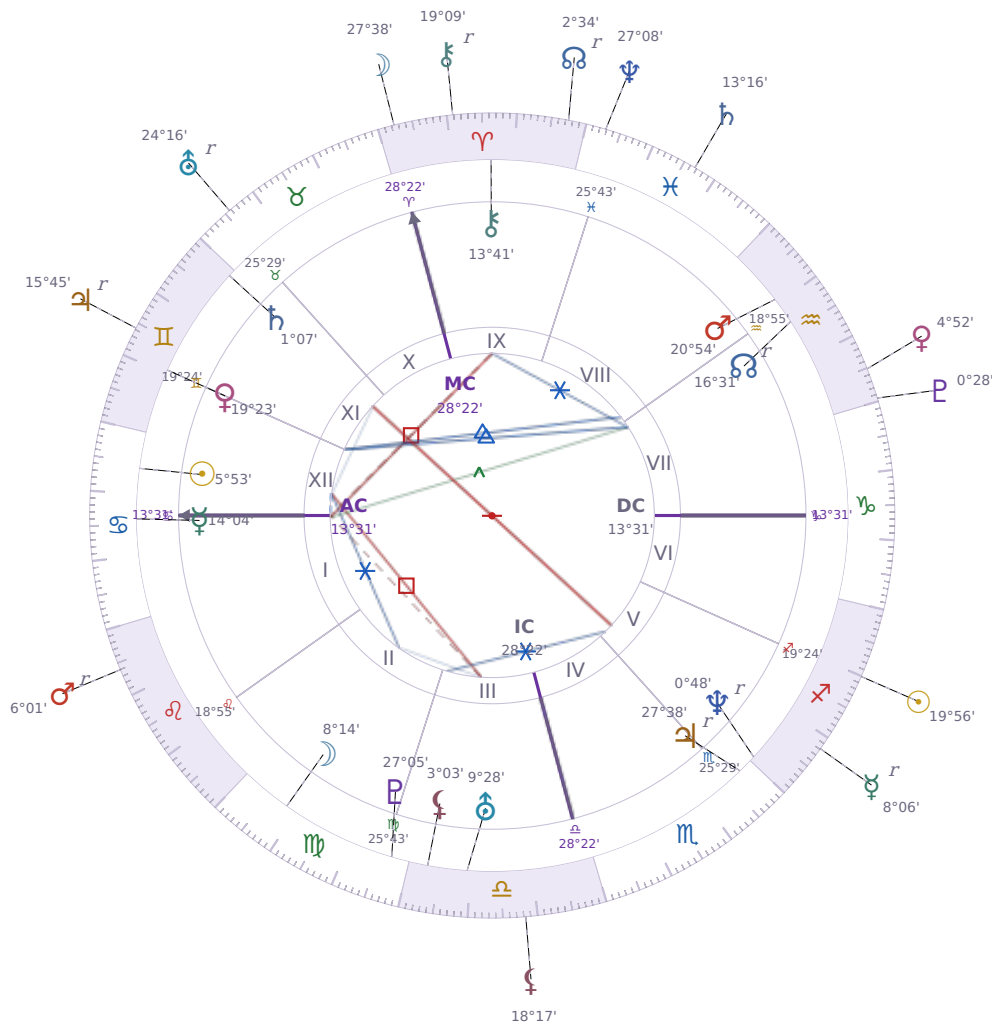

DAILY PERSONAL HOROSCOPE

Elon Reeve Musk

Businessman, entrepreneur, and political figure (born 1971)

♋ Cancer June 28, 1971 07:30 Pretoria

Wednesday, 11 December 2024

TRANSITS FOR TODAY

☉ Sun	in ♐ Sagittarius	19°56'25"
☾ Moon	in ♈ Aries	27°38'14"
☿ Mercury	in ♐ Sagittarius Rx	8°06'43"
♀ Venus	in ♒ Aquarius	4°52'56"
♂ Mars	in ♌ Leo Rx	6°01'58"
♃ Jupiter	in ♊ Gemini Rx	15°45'46"
♄ Saturn	in ♋ Pisces	13°16'48"

♅ Uranus	in ♉ Taurus Rx	24°16'05"
♆ Neptune	in ♓ Pisces	27°08'04"
♇ Pluto	in ♒ Aquarius	0°28'48"
♁ Chiron	in ♈ Aries Rx	19°09'27"
♁ NNode	in ♈ Aries Rx	2°34'57"
♁ Lilith	in ♎ Libra	18°17'22"

NATAL PLANETS

☉ Sun	in ♋ Cancer	5°53'26"	XII
☾ Moon	in ♍ Virgo	8°14'52"	II
☿ Mercury	in ♋ Cancer	14°04'03"	I
♀ Venus	in ♊ Gemini	19°23'48"	XI
♂ Mars	in ♒ Aquarius	20°54'21"	VIII
♃ Jupiter	in ♏ Scorpio	27°38'52"	V Rx
♄ Saturn	in ♊ Gemini	1°07'22"	XI
♅ Uranus	in ♎ Libra	9°28'55"	III
♆ Neptune	in ♐ Sagittarius	0°48'48"	V Rx
♇ Pluto	in ♍ Virgo	27°05'36"	III
♁ Chiron	in ♈ Aries	13°41'50"	IX
♁ North Node	in ♒ Aquarius	16°31'23"	VII Rx
♁ Lilith	in ♎ Libra	3°03'14"	III