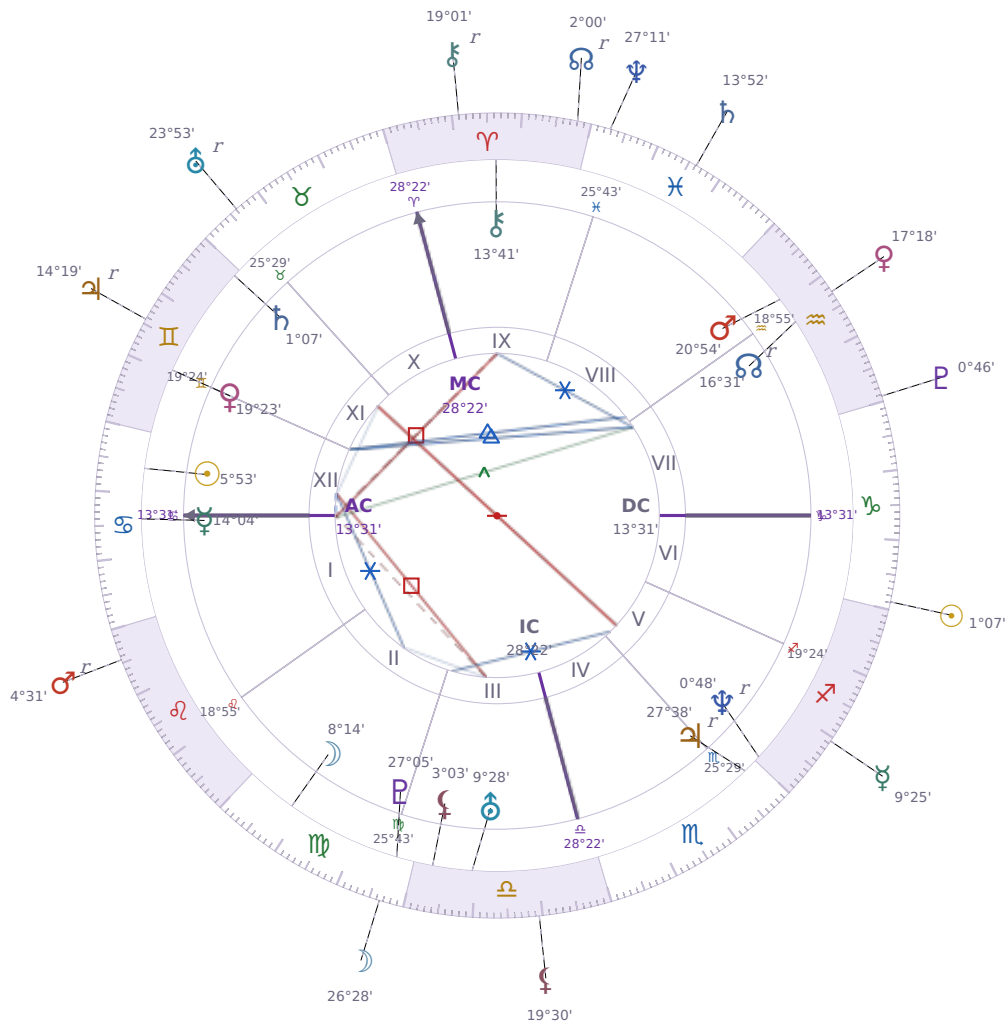

DAILY PERSONAL HOROSCOPE

Elon Reeve Musk

Businessman, entrepreneur, and political figure (born 1971)

♋ Cancer June 28, 1971 07:30 Pretoria

Sunday, 22 December 2024

TRANSITS FOR TODAY

☉ Sun	in ♑ Capricorn	1°07'52"
☾ Moon	in ♍ Virgo	26°28'25"
☿ Mercury	in ♐ Sagittarius	9°25'56"
♀ Venus	in ♒ Aquarius	17°18'59"
♂ Mars	in ♌ Leo Rx	4°31'04"
♃ Jupiter	in ♊ Gemini Rx	14°19'14"
♄ Saturn	in ♋ Pisces	13°52'09"

♅ Uranus	in ♉ Taurus Rx	23°53'54"
♆ Neptune	in ♓ Pisces	27°11'32"
♇ Pluto	in ♒ Aquarius	0°46'54"
♁ Chiron	in ♈ Aries Rx	19°01'35"
♁ NNode	in ♈ Aries Rx	2°00'01"
♁ Lilith	in ♎ Libra	19°30'32"

NATAL PLANETS

☉ Sun	in ♋ Cancer	5°53'26"	XII
☾ Moon	in ♍ Virgo	8°14'52"	II
☿ Mercury	in ♋ Cancer	14°04'03"	I
♀ Venus	in ♊ Gemini	19°23'48"	XI
♂ Mars	in ♒ Aquarius	20°54'21"	VIII
♃ Jupiter	in ♏ Scorpio	27°38'52"	V Rx
♄ Saturn	in ♊ Gemini	1°07'22"	XI
♅ Uranus	in ♎ Libra	9°28'55"	III
♆ Neptune	in ♐ Sagittarius	0°48'48"	V Rx
♇ Pluto	in ♍ Virgo	27°05'36"	III
♁ Chiron	in ♈ Aries	13°41'50"	IX
♁ North Node	in ♒ Aquarius	16°31'23"	VII Rx
♁ Lilith	in ♎ Libra	3°03'14"	III