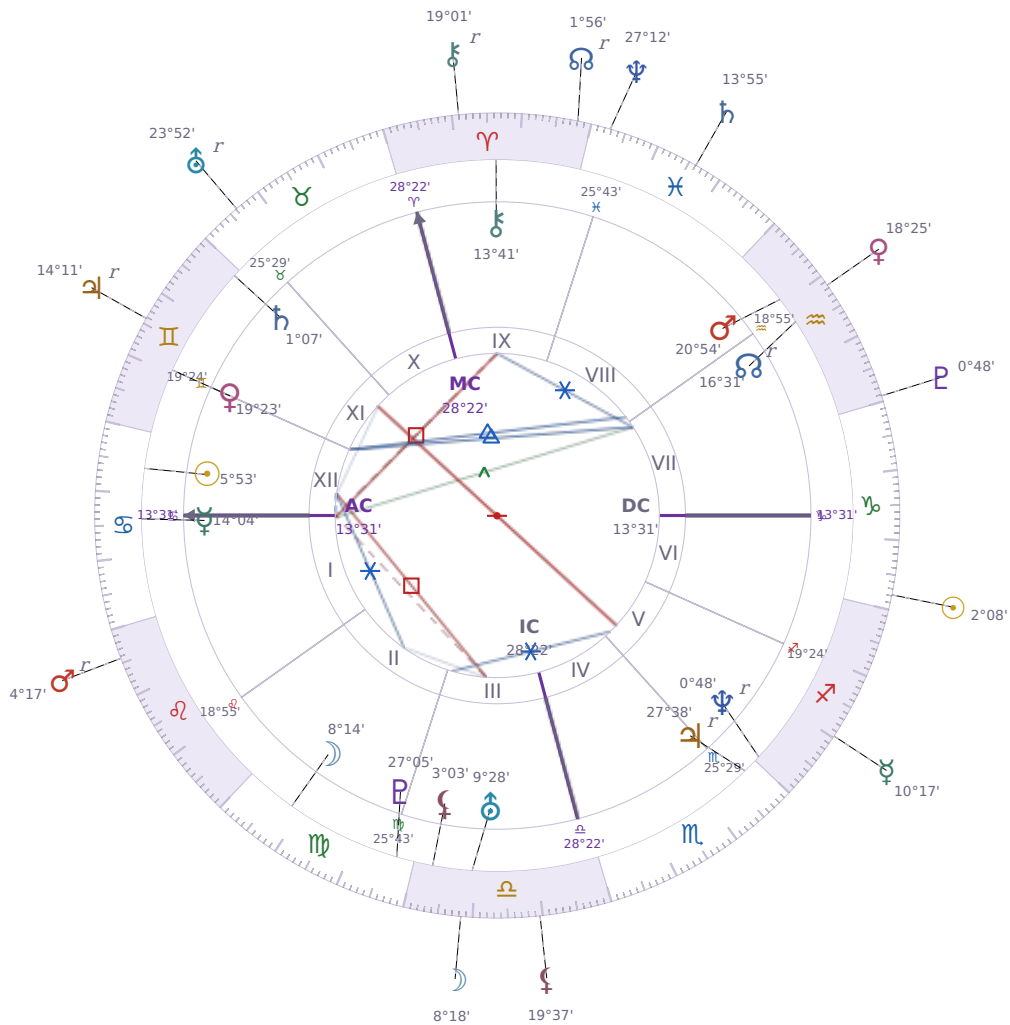

DAILY PERSONAL HOROSCOPE

Elon Reeve Musk

Businessman, entrepreneur, and political figure (born 1971)

♋ Cancer June 28, 1971 07:30 Pretoria

Monday, 23 December 2024

TRANSITS FOR TODAY

☉ Sun	in ♑ Capricorn	2°08'59"
☾ Moon	in ♎ Libra	8°18'45"
☿ Mercury	in ♐ Sagittarius	10°17'38"
♀ Venus	in ♒ Aquarius	18°25'39"
♂ Mars	in ♌ Leo Rx	4°17'50"
♃ Jupiter	in ♊ Gemini Rx	14°11'47"
♄ Saturn	in ♓ Pisces	13°55'55"

♅ Uranus	in ♉ Taurus Rx	23°52'04"
♆ Neptune	in ♓ Pisces	27°12'03"
♇ Pluto	in ♒ Aquarius	0°48'38"
♁ Chiron	in ♈ Aries Rx	19°01'12"
♊ NNode	in ♈ Aries Rx	1°56'50"
♁ Lilith	in ♎ Libra	19°37'11"

NATAL PLANETS

☉ Sun	in ♋ Cancer	5°53'26"	XII
☾ Moon	in ♍ Virgo	8°14'52"	II
☿ Mercury	in ♋ Cancer	14°04'03"	I
♀ Venus	in ♊ Gemini	19°23'48"	XI
♂ Mars	in ♒ Aquarius	20°54'21"	VIII
♃ Jupiter	in ♏ Scorpio	27°38'52"	V Rx
♄ Saturn	in ♊ Gemini	1°07'22"	XI
♅ Uranus	in ♎ Libra	9°28'55"	III
♆ Neptune	in ♐ Sagittarius	0°48'48"	V Rx
♇ Pluto	in ♍ Virgo	27°05'36"	III
♁ Chiron	in ♈ Aries	13°41'50"	IX
♊ North Node	in ♒ Aquarius	16°31'23"	VII Rx
♁ Lilith	in ♎ Libra	3°03'14"	III