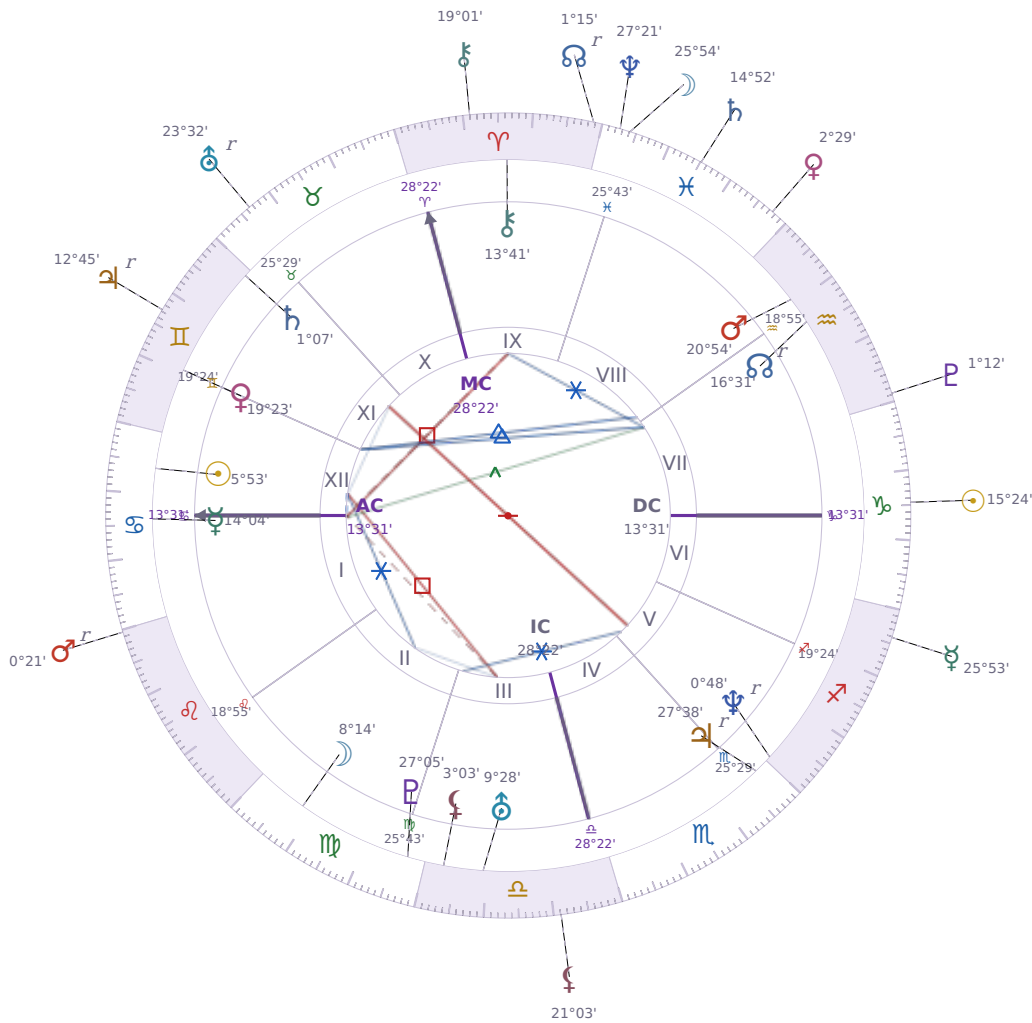

DAILY PERSONAL HOROSCOPE

Elon Reeve Musk

Businessman, entrepreneur, and political figure (born 1971)

♋ Cancer June 28, 1971 07:30 Pretoria

Sunday, 5 January 2025

TRANSITS FOR TODAY

☉ Sun	in ♑ Capricorn	15°24'06"
☾ Moon	in ♓ Pisces	25°54'25"
☿ Mercury	in ♐ Sagittarius	25°53'01"
♀ Venus	in ♓ Pisces	2°29'28"
♂ Mars	in ♌ Leo Rx	0°21'01"
♃ Jupiter	in ♊ Gemini Rx	12°45'40"
♄ Saturn	in ♓ Pisces	14°52'40"

♅ Uranus	in ♉ Taurus Rx	23°32'00"
♆ Neptune	in ♓ Pisces	27°21'55"
♇ Pluto	in ♒ Aquarius	1°12'15"
♁ Chiron	in ♈ Aries	19°01'16"
♊ NNode	in ♈ Aries Rx	1°15'33"
♁ Lilith	in ♎ Libra	21°03'41"

NATAL PLANETS

☉ Sun	in ♋ Cancer	5°53'26"	XII
☾ Moon	in ♍ Virgo	8°14'52"	II
☿ Mercury	in ♋ Cancer	14°04'03"	I
♀ Venus	in ♊ Gemini	19°23'48"	XI
♂ Mars	in ♒ Aquarius	20°54'21"	VIII
♃ Jupiter	in ♏ Scorpio	27°38'52"	V Rx
♄ Saturn	in ♊ Gemini	1°07'22"	XI
♅ Uranus	in ♎ Libra	9°28'55"	III
♆ Neptune	in ♐ Sagittarius	0°48'48"	V Rx
♇ Pluto	in ♍ Virgo	27°05'36"	III
♁ Chiron	in ♈ Aries	13°41'50"	IX
♊ North Node	in ♒ Aquarius	16°31'23"	VII Rx
♁ Lilith	in ♎ Libra	3°03'14"	III