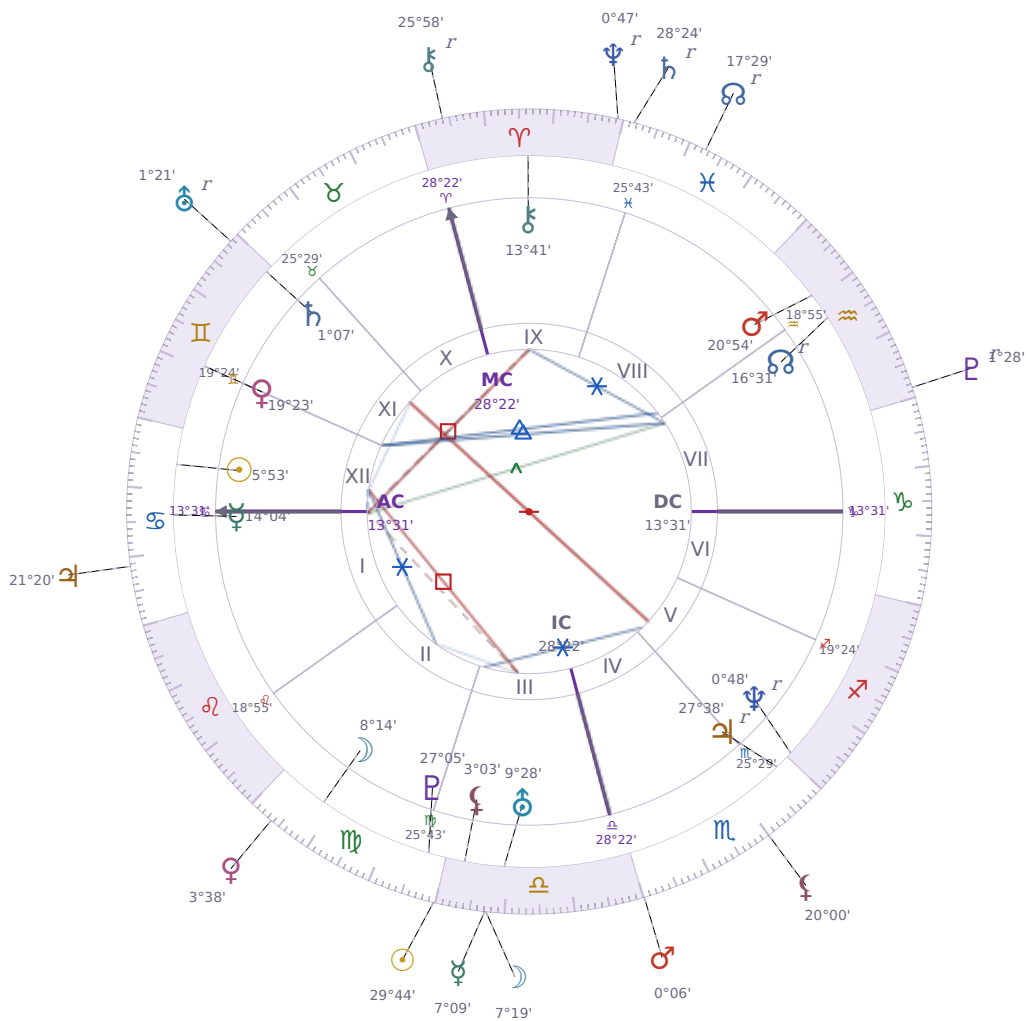

DAILY PERSONAL HOROSCOPE

Elon Reeve Musk

Businessman, entrepreneur, and political figure (born 1971)

♋ Cancer June 28, 1971 07:30 Pretoria

Monday, 22 September 2025

TRANSITS FOR TODAY

☉ Sun	in ♍ Virgo	29°44'32"
☾ Moon	in ♎ Libra	7°19'41"
☿ Mercury	in ♎ Libra	7°09'02"
♀ Venus	in ♍ Virgo	3°38'05"
♂ Mars	in ♏ Scorpio	0°06'52"
♃ Jupiter	in ♋ Cancer	21°20'37"
♄ Saturn	in ♈ Pisces Rx	28°24'42"

♅ Uranus	in	♊ Gemini Rx	1°21'10"
♆ Neptune	in	♈ Aries Rx	0°47'10"
♇ Pluto	in	♒ Aquarius Rx	1°28'32"
♁ Chiron	in	♈ Aries Rx	25°58'49"
♁ NNode	in	♓ Pisces Rx	17°29'31"
♁ Lilith	in	♏ Scorpio	20°00'23"

NATAL PLANETS

☉ Sun	in	♋ Cancer	5°53'26"	XII
☾ Moon	in	♍ Virgo	8°14'52"	II
☿ Mercury	in	♋ Cancer	14°04'03"	I
♀ Venus	in	♊ Gemini	19°23'48"	XI
♂ Mars	in	♒ Aquarius	20°54'21"	VIII
♃ Jupiter	in	♏ Scorpio	27°38'52"	V Rx
♄ Saturn	in	♊ Gemini	1°07'22"	XI
♅ Uranus	in	♎ Libra	9°28'55"	III
♆ Neptune	in	♐ Sagittarius	0°48'48"	V Rx
♇ Pluto	in	♍ Virgo	27°05'36"	III
♁ Chiron	in	♈ Aries	13°41'50"	IX
♁ North Node	in	♒ Aquarius	16°31'23"	VII Rx
♁ Lilith	in	♎ Libra	3°03'14"	III