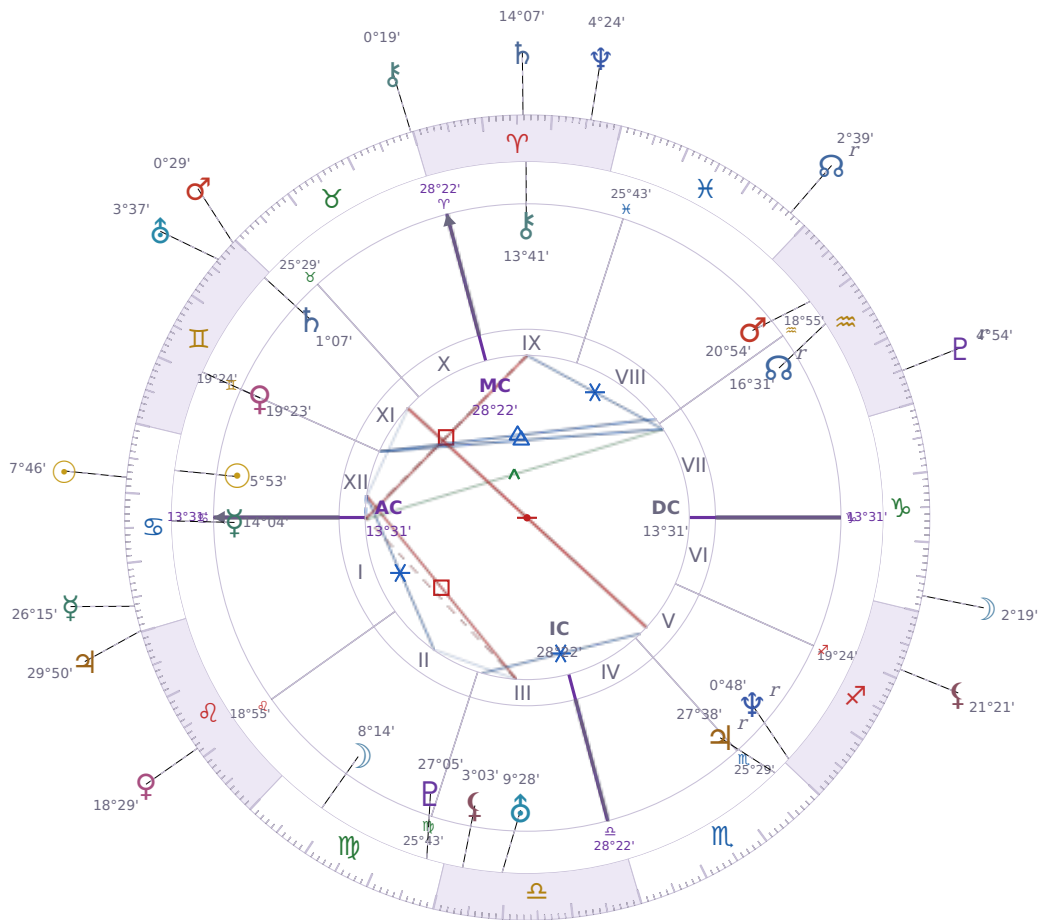

DAILY PERSONAL HOROSCOPE

Elon Reeve Musk

Businessman, entrepreneur, and political figure (born 1971)

♋ Cancer June 28, 1971 07:30 Pretoria

Monday, 29 June 2026

TRANSITS FOR TODAY

☉ Sun	in ♋ Cancer	7°46'22"
☾ Moon	in ♑ Capricorn	2°19'24"
☿ Mercury	in ♋ Cancer	26°15'19"
♀ Venus	in ♌ Leo	18°29'23"
♂ Mars	in ♊ Gemini	0°29'26"
♃ Jupiter	in ♋ Cancer	29°50'27"
♄ Saturn	in ♈ Aries	14°07'14"

♅ Uranus	in ♊ Gemini	3°37'55"
♆ Neptune	in ♈ Aries	4°24'02"
♇ Pluto	in ♒ Aquarius Rx	4°54'23"
♁ Chiron	in ♉ Taurus	0°19'19"
♁ NNode	in ♓ Pisces Rx	2°39'59"
♁ Lilith	in ♐ Sagittarius	21°21'56"

NATAL PLANETS

☉ Sun	in ♋ Cancer	5°53'26"	XII
☾ Moon	in ♍ Virgo	8°14'52"	II
☿ Mercury	in ♋ Cancer	14°04'03"	I
♀ Venus	in ♊ Gemini	19°23'48"	XI
♂ Mars	in ♒ Aquarius	20°54'21"	VIII
♃ Jupiter	in ♏ Scorpio	27°38'52"	V Rx
♄ Saturn	in ♊ Gemini	1°07'22"	XI
♅ Uranus	in ♎ Libra	9°28'55"	III
♆ Neptune	in ♐ Sagittarius	0°48'48"	V Rx
♇ Pluto	in ♍ Virgo	27°05'36"	III
♁ Chiron	in ♈ Aries	13°41'50"	IX
♁ North Node	in ♒ Aquarius	16°31'23"	VII Rx
♁ Lilith	in ♎ Libra	3°03'14"	III