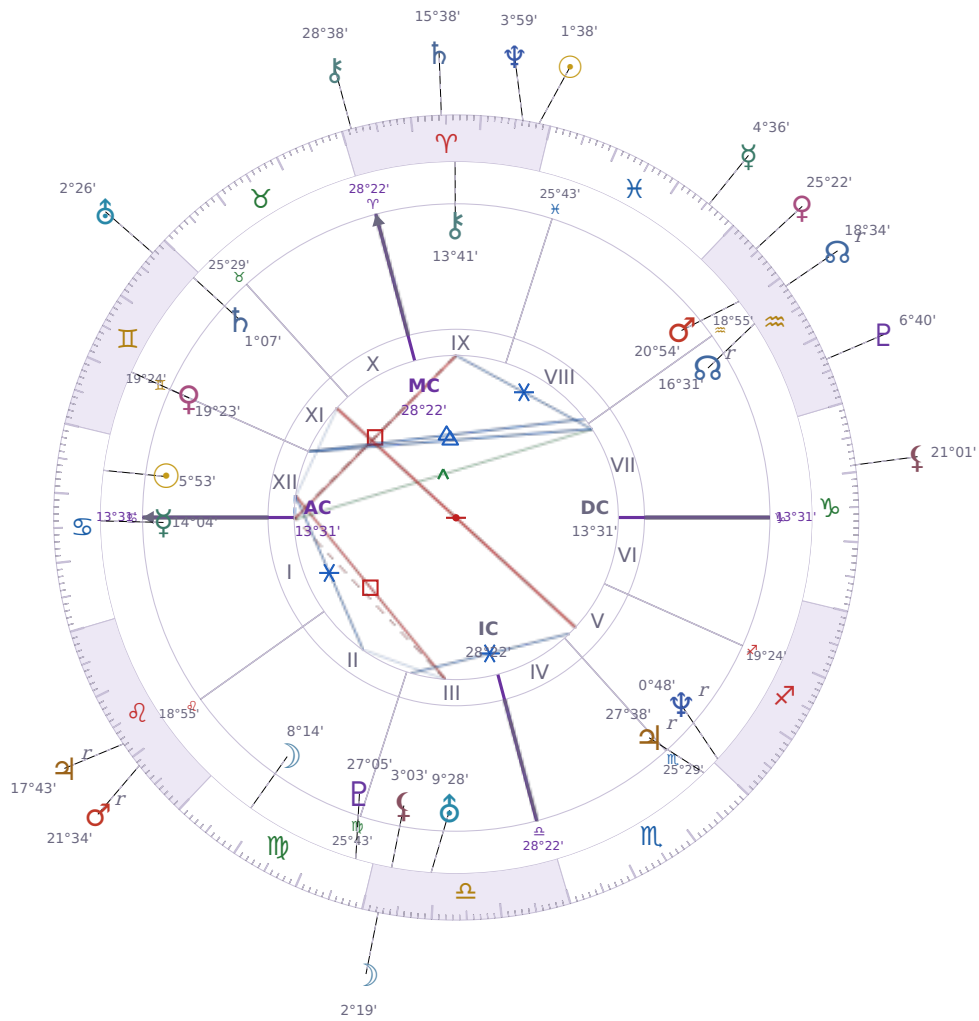

## DAILY PERSONAL HOROSCOPE

### Elon Reeve Musk

Businessman, entrepreneur, and political figure (born 1971)

♋ Cancer June 28, 1971 07:30 Pretoria

**Monday, 22 March 2027**