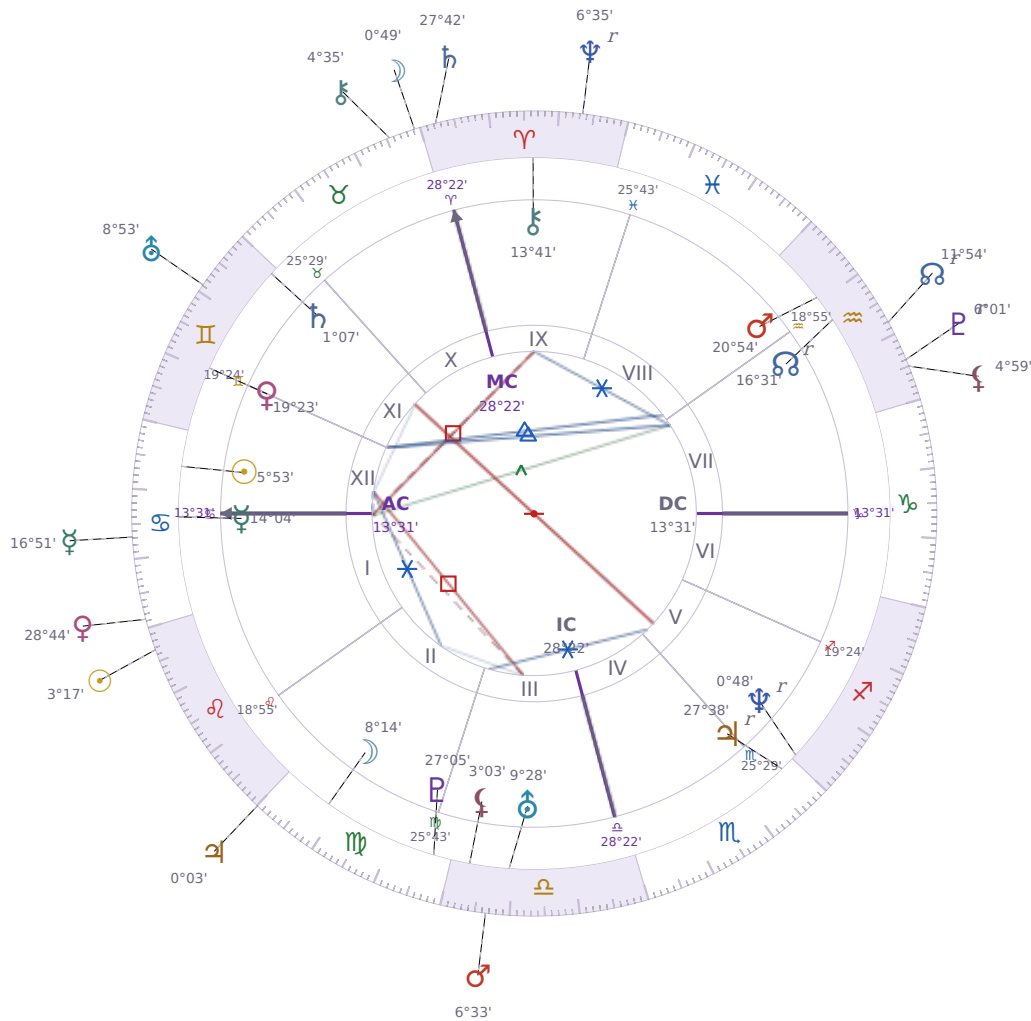

DAILY PERSONAL HOROSCOPE

Elon Reeve Musk

Businessman, entrepreneur, and political figure (born 1971)

♋ Cancer June 28, 1971 07:30 Pretoria

Monday, 26 July 2027

TRANSITS FOR TODAY

☉ Sun	in ♌ Leo	3°17'57"
☾ Moon	in ♉ Taurus	0°49'45"
☿ Mercury	in ♋ Cancer	16°51'59"
♀ Venus	in ♋ Cancer	28°44'33"
♂ Mars	in ♎ Libra	6°33'05"
♃ Jupiter	in ♍ Virgo	0°03'40"
♄ Saturn	in ♈ Aries	27°42'14"

♅ Uranus	in ♊ Gemini	8°54'00"
♆ Neptune	in ♈ Aries Rx	6°35'12"
♇ Pluto	in ♒ Aquarius Rx	6°01'26"
♁ Chiron	in ♉ Taurus	4°35'42"
♁ NNode	in ♒ Aquarius Rx	11°54'36"
♁ Lilith	in ♒ Aquarius	4°59'41"

NATAL PLANETS