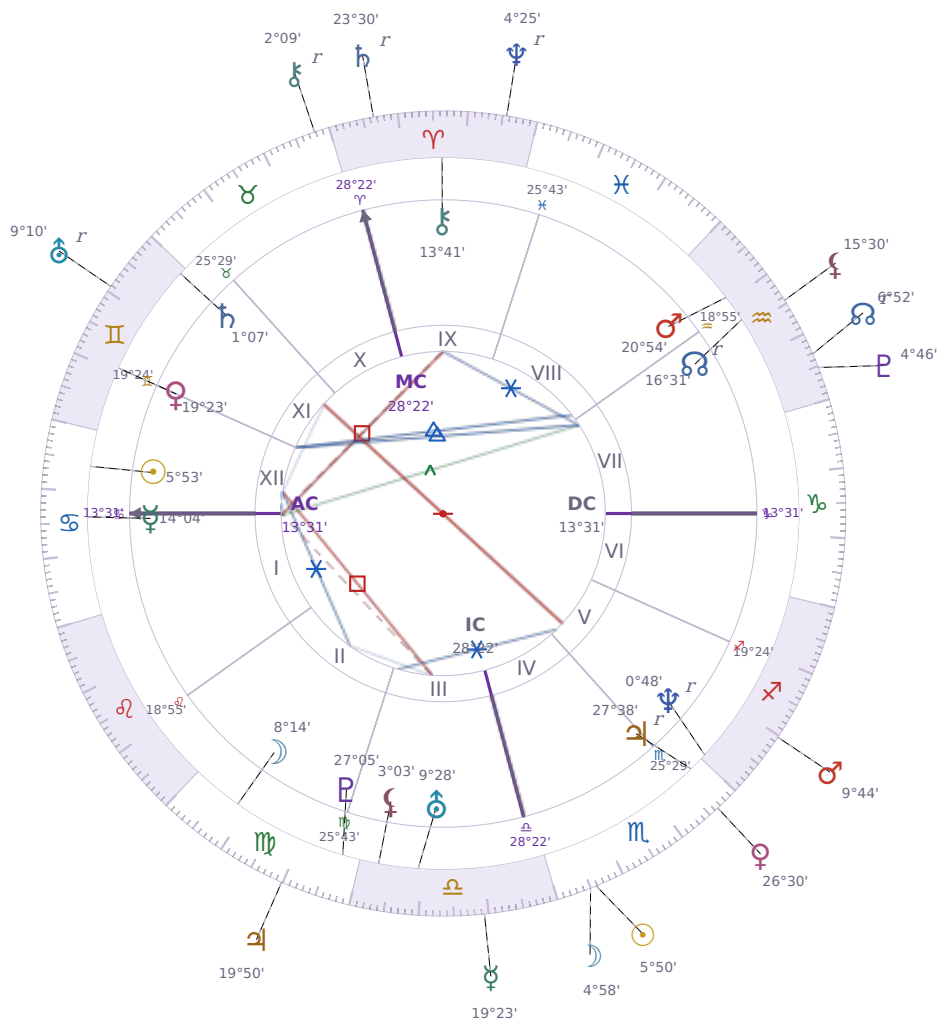

## DAILY PERSONAL HOROSCOPE

### Elon Reeve Musk

Businessman, entrepreneur, and political figure (born 1971)

♋ Cancer June 28, 1971 07:30 Pretoria

Friday, 29 October 2027