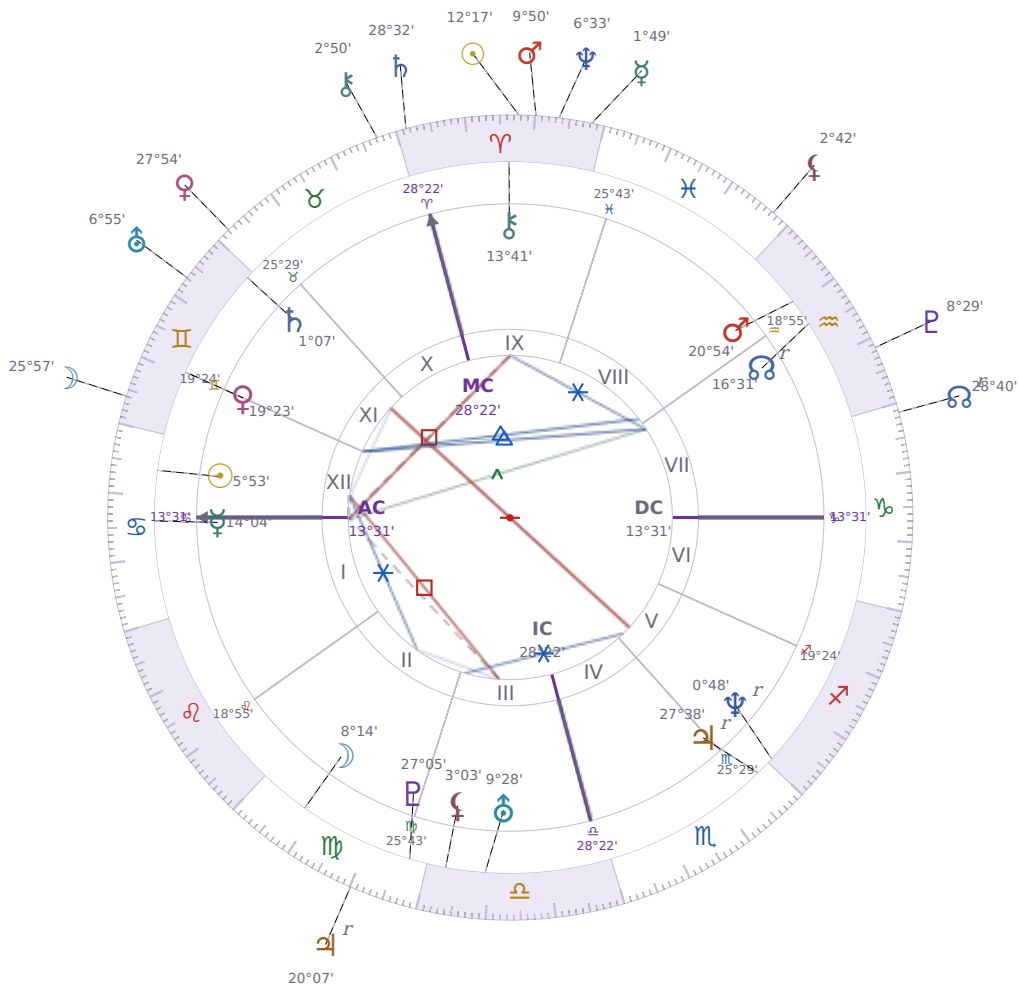

DAILY PERSONAL HOROSCOPE

Elon Reeve Musk

Businessman, entrepreneur, and political figure (born 1971)

♋ Cancer June 28, 1971 07:30 Pretoria

Saturday, 1 April 2028

TRANSITS FOR TODAY

☉ Sun	in ♈ Aries	12°17'12"
☾ Moon	in ♊ Gemini	25°57'54"
☿ Mercury	in ♈ Aries	1°49'22"
♀ Venus	in ♉ Taurus	27°54'28"
♂ Mars	in ♈ Aries	9°50'33"
♃ Jupiter	in ♍ Virgo Rx	20°07'12"
♄ Saturn	in ♈ Aries	28°32'04"

♅ Uranus	in ♊ Gemini	6°55'51"
♆ Neptune	in ♈ Aries	6°33'09"
♇ Pluto	in ♒ Aquarius	8°29'57"
♁ Chiron	in ♉ Taurus	2°50'30"
♁ NNode	in ♑ Capricorn Rx	28°40'18"
♁ Lilith	in ♋ Pisces	2°42'38"

NATAL PLANETS

☉ Sun	in ♋ Cancer	5°53'26"	XII
☾ Moon	in ♍ Virgo	8°14'52"	II
☿ Mercury	in ♋ Cancer	14°04'03"	I
♀ Venus	in ♊ Gemini	19°23'48"	XI
♂ Mars	in ♒ Aquarius	20°54'21"	VIII
♃ Jupiter	in ♏ Scorpio	27°38'52"	V Rx
♄ Saturn	in ♊ Gemini	1°07'22"	XI
♅ Uranus	in ♎ Libra	9°28'55"	III
♆ Neptune	in ♐ Sagittarius	0°48'48"	V Rx
♇ Pluto	in ♍ Virgo	27°05'36"	III
♁ Chiron	in ♈ Aries	13°41'50"	IX
♁ North Node	in ♒ Aquarius	16°31'23"	VII Rx
♁ Lilith	in ♎ Libra	3°03'14"	III

KEY DATE

☿ Mercury enters ♈ Aries

Mercury in *Aries* makes people **speak more directly** and skip the small talk they normally use. At work or in conversations, you'll notice folks **jump to conclusions faster** and interrupt more often because they want answers now instead of waiting. In practice, this means **quicker decisions** happen in meetings and texts become blunter, which can clear things up fast but also create friction if people aren't ready for that straight talk.