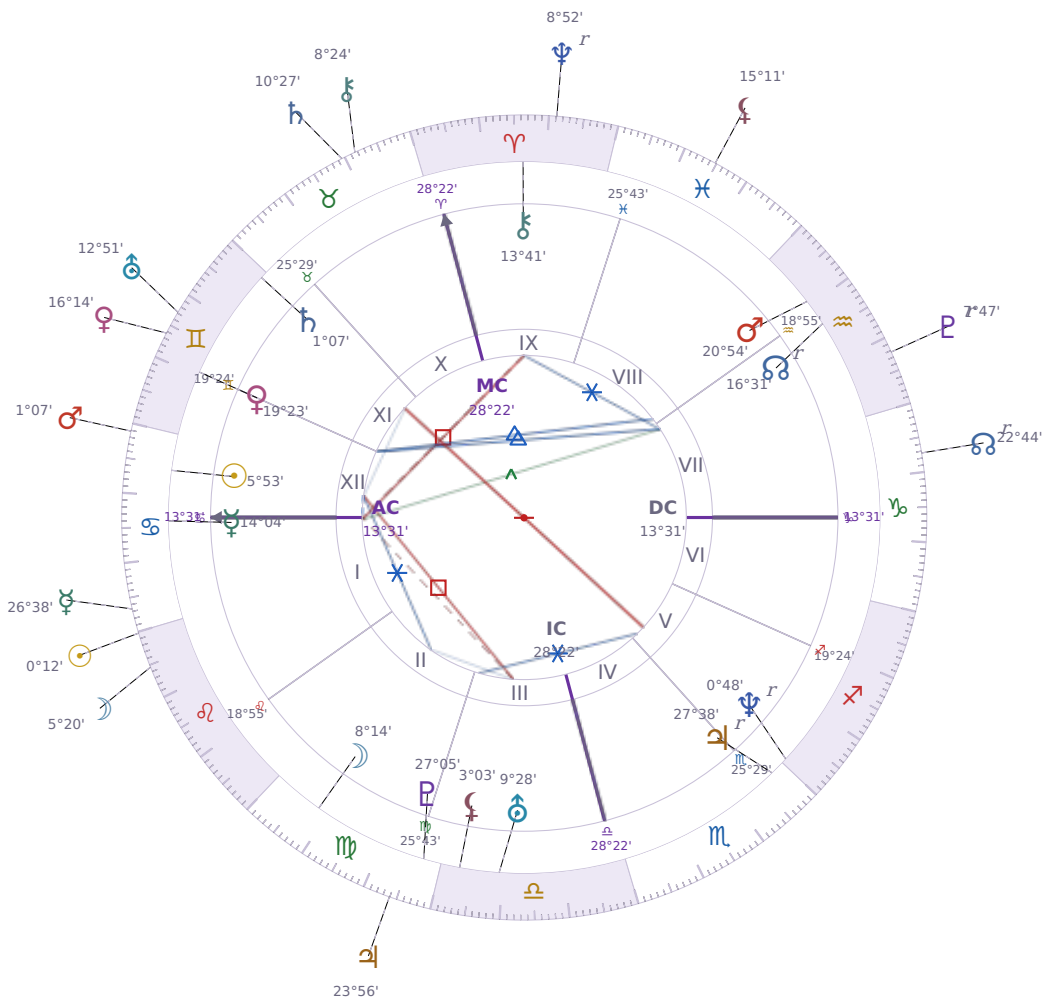

## DAILY PERSONAL HOROSCOPE

### Elon Reeve Musk

Businessman, entrepreneur, and political figure (born 1971)

♋ Cancer June 28, 1971 07:30 Pretoria

**Saturday, 22 July 2028**

#### TRANSITS FOR TODAY

☉ Sun	in ♌ Leo	0°12'11"
☾ Moon	in ♌ Leo	5°20'05"
☿ Mercury	in ♋ Cancer	26°38'38"
♀ Venus	in ♊ Gemini	16°14'20"
♂ Mars	in ♋ Cancer	1°07'19"
♃ Jupiter	in ♍ Virgo	23°56'29"
♄ Saturn	in ♉ Taurus	10°27'30"