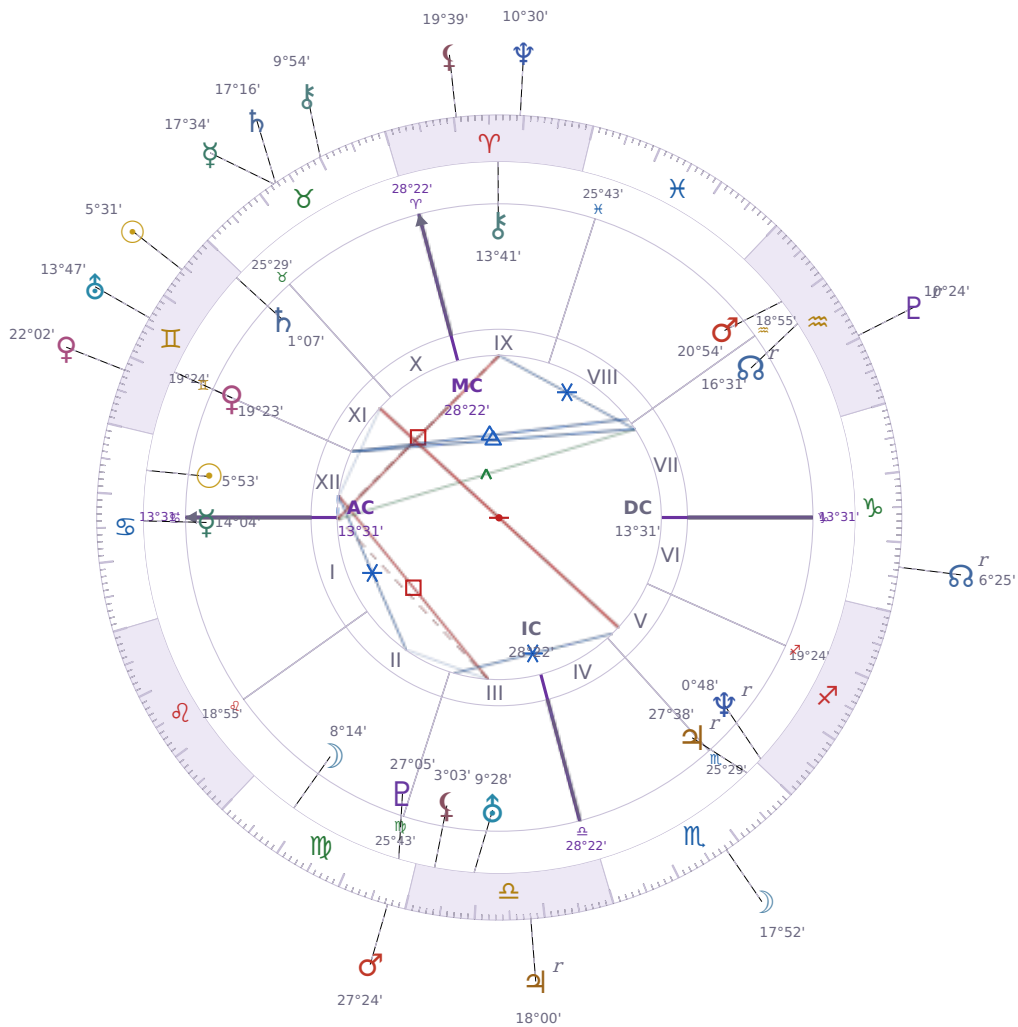

DAILY PERSONAL HOROSCOPE

Elon Reeve Musk

Businessman, entrepreneur, and political figure (born 1971)

♋ Cancer June 28, 1971 07:30 Pretoria

Saturday, 26 May 2029

TRANSITS FOR TODAY

☉ Sun	in ♊ Gemini	5°31'42"
☾ Moon	in ♏ Scorpio	17°52'23"
☿ Mercury	in ♉ Taurus	17°34'44"
♀ Venus	in ♊ Gemini	22°02'38"
♂ Mars	in ♍ Virgo	27°24'18"
♃ Jupiter	in ♎ Libra Rx	18°00'46"
♄ Saturn	in ♉ Taurus	17°16'50"

♅ Uranus	in ♊ Gemini	13°47'26"
♆ Neptune	in ♈ Aries	10°30'59"
♇ Pluto	in ♒ Aquarius Rx	10°24'01"
♁ Chiron	in ♉ Taurus	9°54'48"
♁ NNode	in ♑ Capricorn Rx	6°25'54"
♁ Lilith	in ♈ Aries	19°39'34"

NATAL PLANETS

☉ Sun	in ♋ Cancer	5°53'26"	XII
☾ Moon	in ♍ Virgo	8°14'52"	II
☿ Mercury	in ♋ Cancer	14°04'03"	I
♀ Venus	in ♊ Gemini	19°23'48"	XI
♂ Mars	in ♒ Aquarius	20°54'21"	VIII
♃ Jupiter	in ♏ Scorpio	27°38'52"	V Rx
♄ Saturn	in ♊ Gemini	1°07'22"	XI
♅ Uranus	in ♎ Libra	9°28'55"	III
♆ Neptune	in ♐ Sagittarius	0°48'48"	V Rx
♇ Pluto	in ♍ Virgo	27°05'36"	III
♁ Chiron	in ♈ Aries	13°41'50"	IX
♁ North Node	in ♒ Aquarius	16°31'23"	VII Rx
♁ Lilith	in ♎ Libra	3°03'14"	III