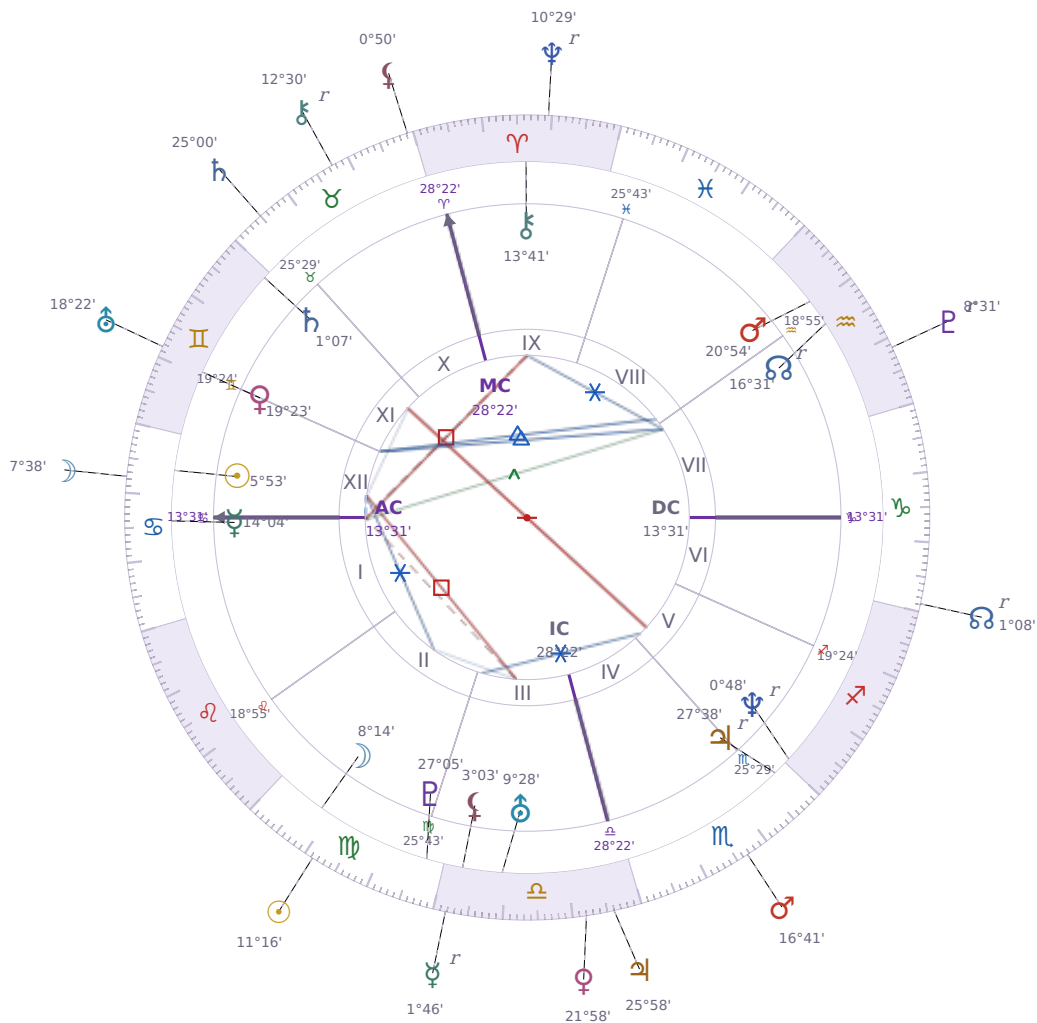

DAILY PERSONAL HOROSCOPE

Elon Reeve Musk

Businessman, entrepreneur, and political figure (born 1971)

♋ Cancer June 28, 1971 07:30 Pretoria

Monday, 3 September 2029

TRANSITS FOR TODAY

☉ Sun	in ♍ Virgo	11°16'27"
☾ Moon	in ♋ Cancer	7°38'18"
☿ Mercury	in ♎ Libra Rx	1°46'56"
♀ Venus	in ♎ Libra	21°58'36"
♂ Mars	in ♏ Scorpio	16°41'29"
♃ Jupiter	in ♎ Libra	25°58'39"
♄ Saturn	in ♉ Taurus	25°00'41"

♅ Uranus	in ♊ Gemini	18°22'40"
♆ Neptune	in ♈ Aries Rx	10°29'10"
♇ Pluto	in ♒ Aquarius Rx	8°31'36"
♁ Chiron	in ♉ Taurus Rx	12°30'13"
♁ NNode	in ♑ Capricorn Rx	1°08'12"
♁ Lilith	in ♉ Taurus	0°50'54"

## NATAL PLANETS

☉ Sun	in ♋ Cancer	5°53'26"	XII
☾ Moon	in ♍ Virgo	8°14'52"	II
☿ Mercury	in ♋ Cancer	14°04'03"	I
♀ Venus	in ♊ Gemini	19°23'48"	XI
♂ Mars	in ♒ Aquarius	20°54'21"	VIII
♃ Jupiter	in ♏ Scorpio	27°38'52"	V Rx
♄ Saturn	in ♊ Gemini	1°07'22"	XI
♅ Uranus	in ♎ Libra	9°28'55"	III
♆ Neptune	in ♐ Sagittarius	0°48'48"	V Rx
♇ Pluto	in ♍ Virgo	27°05'36"	III
♁ Chiron	in ♈ Aries	13°41'50"	IX
♁ North Node	in ♒ Aquarius	16°31'23"	VII Rx
♁ Lilith	in ♎ Libra	3°03'14"	III