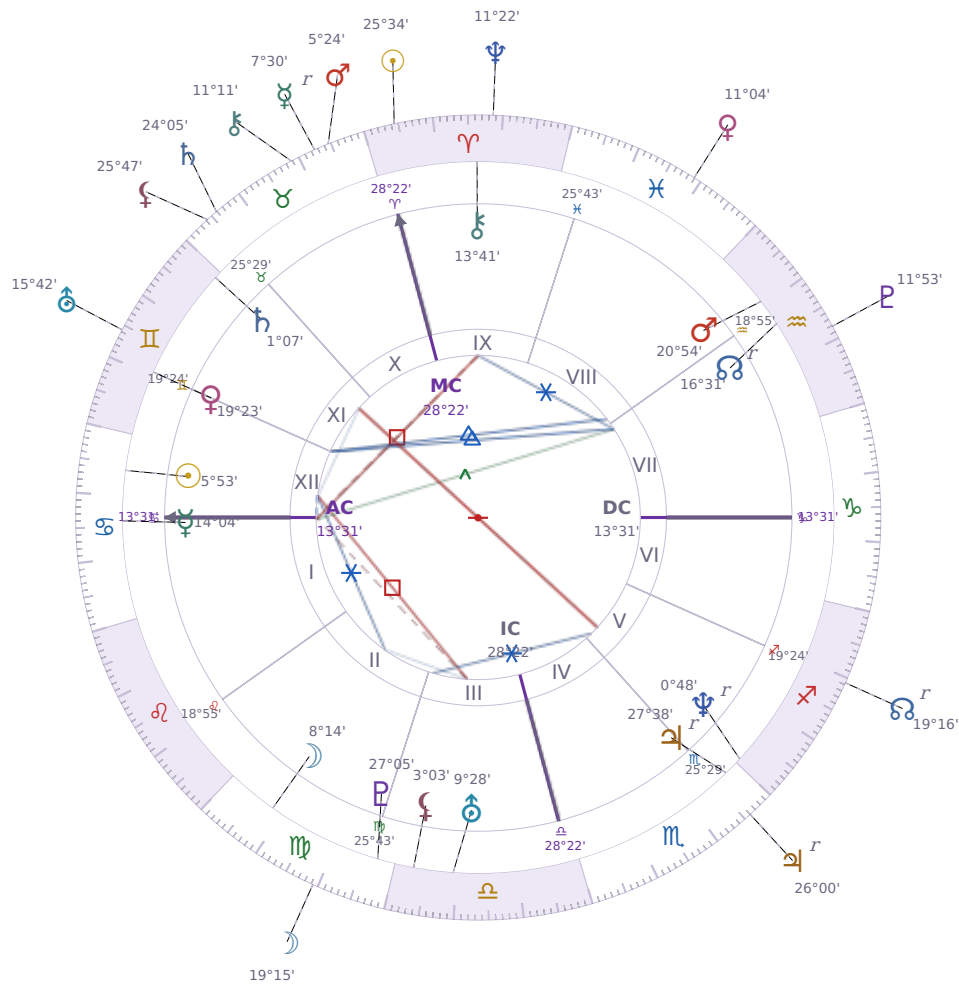

DAILY PERSONAL HOROSCOPE

Elon Reeve Musk

Businessman, entrepreneur, and political figure (born 1971)

♋ Cancer June 28, 1971 07:30 Pretoria

Monday, 15 April 2030

TRANSITS FOR TODAY

☉ Sun	in ♈ Aries	25°34'17"
☾ Moon	in ♍ Virgo	19°15'17"
☿ Mercury	in ♉ Taurus Rx	7°30'20"
♀ Venus	in ♓ Pisces	11°04'36"
♂ Mars	in ♉ Taurus	5°24'14"
♃ Jupiter	in ♏ Scorpio Rx	26°00'36"
♄ Saturn	in ♉ Taurus	24°05'13"

♅ Uranus	in ♊ Gemini	15°42'56"
♆ Neptune	in ♈ Aries	11°22'08"
♇ Pluto	in ♒ Aquarius	11°53'20"
♁ Chiron	in ♉ Taurus	11°11'39"
♁ NNode	in ♐ Sagittarius Rx	19°16'29"
♁ Lilith	in ♉ Taurus	25°47'14"

NATAL PLANETS

☉ Sun	in ♋ Cancer	5°53'26"	XII
☾ Moon	in ♍ Virgo	8°14'52"	II
☿ Mercury	in ♋ Cancer	14°04'03"	I
♀ Venus	in ♊ Gemini	19°23'48"	XI
♂ Mars	in ♒ Aquarius	20°54'21"	VIII
♃ Jupiter	in ♏ Scorpio	27°38'52"	V Rx
♄ Saturn	in ♊ Gemini	1°07'22"	XI
♅ Uranus	in ♎ Libra	9°28'55"	III
♆ Neptune	in ♐ Sagittarius	0°48'48"	V Rx
♇ Pluto	in ♍ Virgo	27°05'36"	III
♁ Chiron	in ♈ Aries	13°41'50"	IX
♁ North Node	in ♒ Aquarius	16°31'23"	VII Rx
♁ Lilith	in ♎ Libra	3°03'14"	III