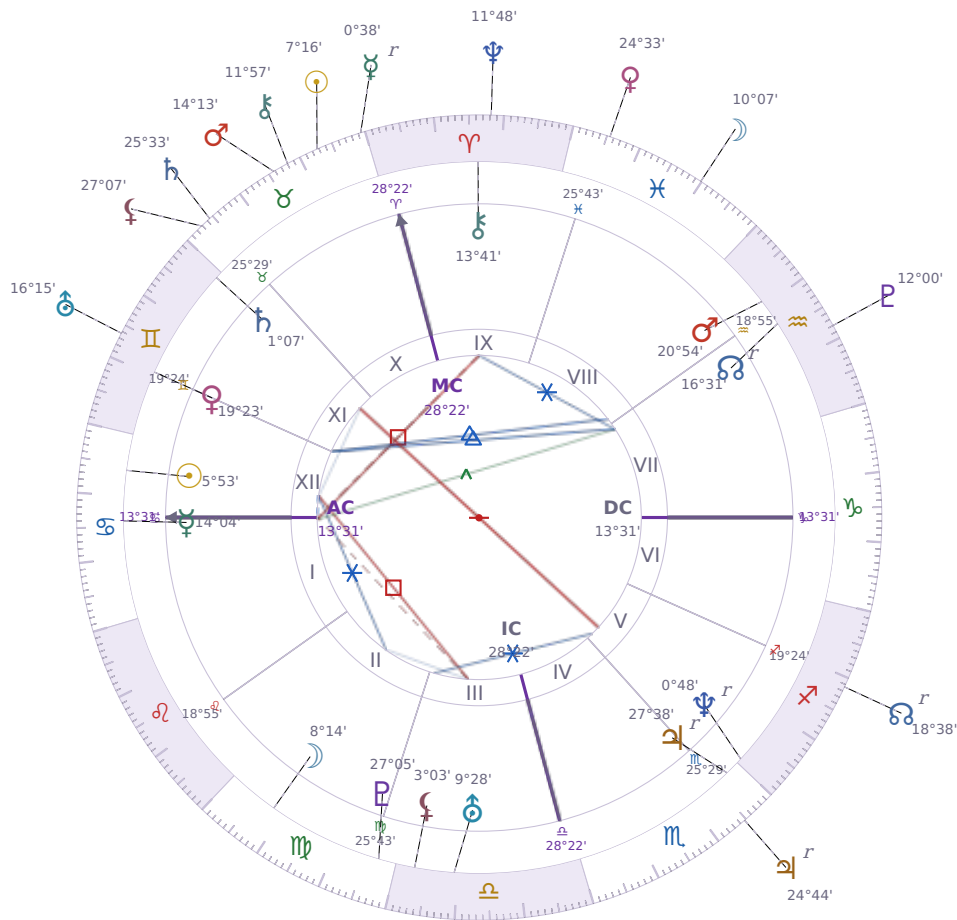

## DAILY PERSONAL HOROSCOPE

### Elon Reeve Musk

Businessman, entrepreneur, and political figure (born 1971)

♋ Cancer June 28, 1971 07:30 Pretoria

**Saturday, 27 April 2030**

#### TRANSITS FOR TODAY

☉ Sun	in ♉ Taurus	7°16'50"
☾ Moon	in ♋ Pisces	10°07'13"
☿ Mercury	in ♉ Taurus <b>Rx</b>	0°38'46"
♀ Venus	in ♋ Pisces	24°33'24"
♂ Mars	in ♉ Taurus	14°13'22"
♃ Jupiter	in ♏ Scorpio <b>Rx</b>	24°44'35"
♄ Saturn	in ♉ Taurus	25°33'21"