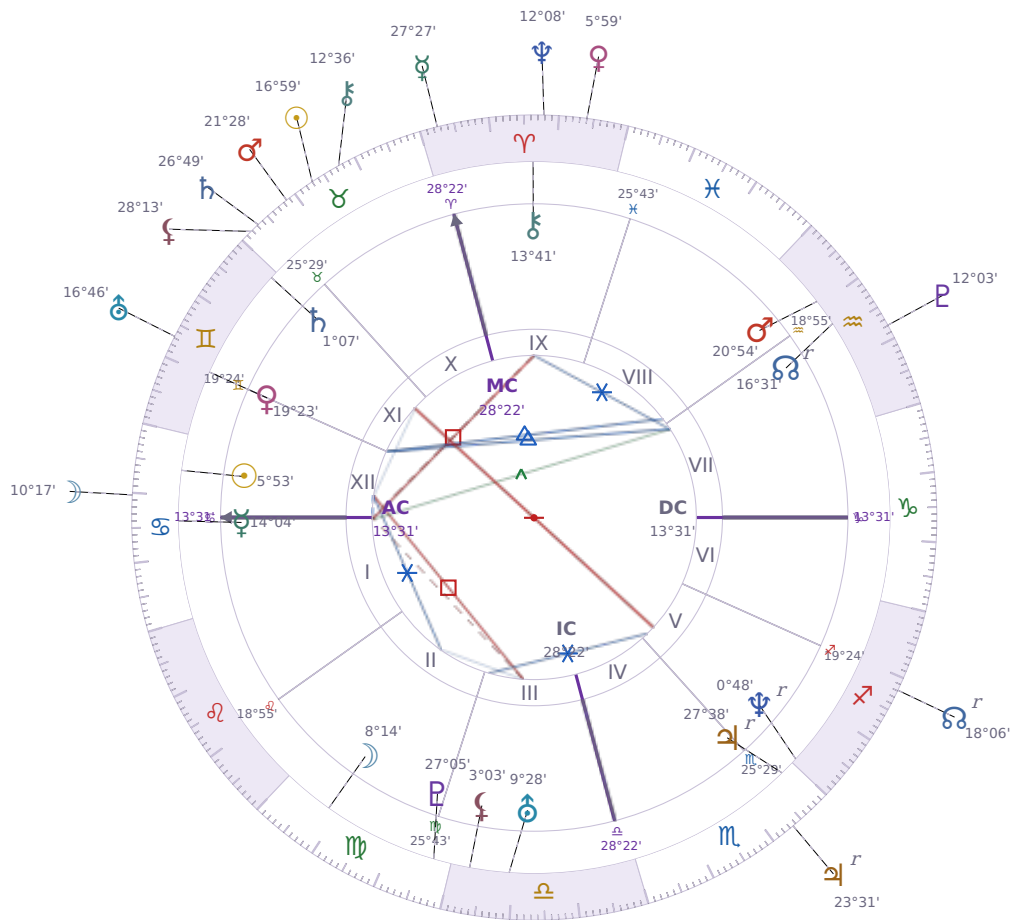

DAILY PERSONAL HOROSCOPE

Elon Reeve Musk

Businessman, entrepreneur, and political figure (born 1971)

♋ Cancer June 28, 1971 07:30 Pretoria

Tuesday, 7 May 2030

TRANSITS FOR TODAY

☉ Sun	in ♉ Taurus	16°59'13"
☾ Moon	in ♋ Cancer	10°17'45"
☿ Mercury	in ♈ Aries	27°27'12"
♀ Venus	in ♈ Aries	5°59'36"
♂ Mars	in ♉ Taurus	21°28'49"
♃ Jupiter	in ♏ Scorpio Rx	23°31'39"
♄ Saturn	in ♉ Taurus	26°49'30"

♅ Uranus	in ♊ Gemini	16°46'29"
♆ Neptune	in ♈ Aries	12°08'18"
♇ Pluto	in ♒ Aquarius	12°03'14"
♁ Chiron	in ♉ Taurus	12°36'16"
♁ NNode	in ♐ Sagittarius Rx	18°06'34"
♁ Lilith	in ♉ Taurus	28°13'39"

NATAL PLANETS

☉ Sun	in ♋ Cancer	5°53'26"	XII
☾ Moon	in ♍ Virgo	8°14'52"	II
☿ Mercury	in ♋ Cancer	14°04'03"	I
♀ Venus	in ♊ Gemini	19°23'48"	XI
♂ Mars	in ♒ Aquarius	20°54'21"	VIII
♃ Jupiter	in ♏ Scorpio	27°38'52"	V Rx
♄ Saturn	in ♊ Gemini	1°07'22"	XI
♅ Uranus	in ♎ Libra	9°28'55"	III
♆ Neptune	in ♐ Sagittarius	0°48'48"	V Rx
♇ Pluto	in ♍ Virgo	27°05'36"	III
♁ Chiron	in ♈ Aries	13°41'50"	IX
♁ North Node	in ♒ Aquarius	16°31'23"	VII Rx
♁ Lilith	in ♎ Libra	3°03'14"	III