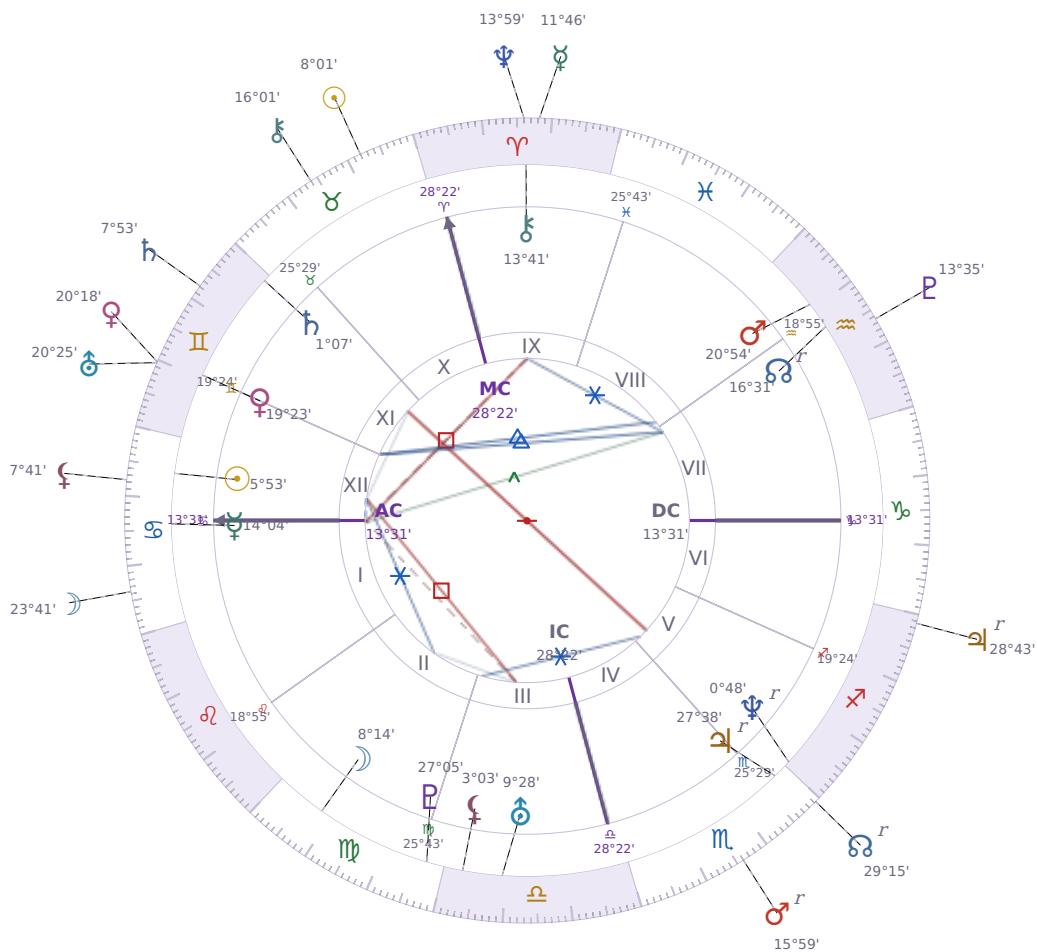

## DAILY PERSONAL HOROSCOPE

### Elon Reeve Musk

Businessman, entrepreneur, and political figure (born 1971)

♋ Cancer June 28, 1971 07:30 Pretoria

**Monday, 28 April 2031**