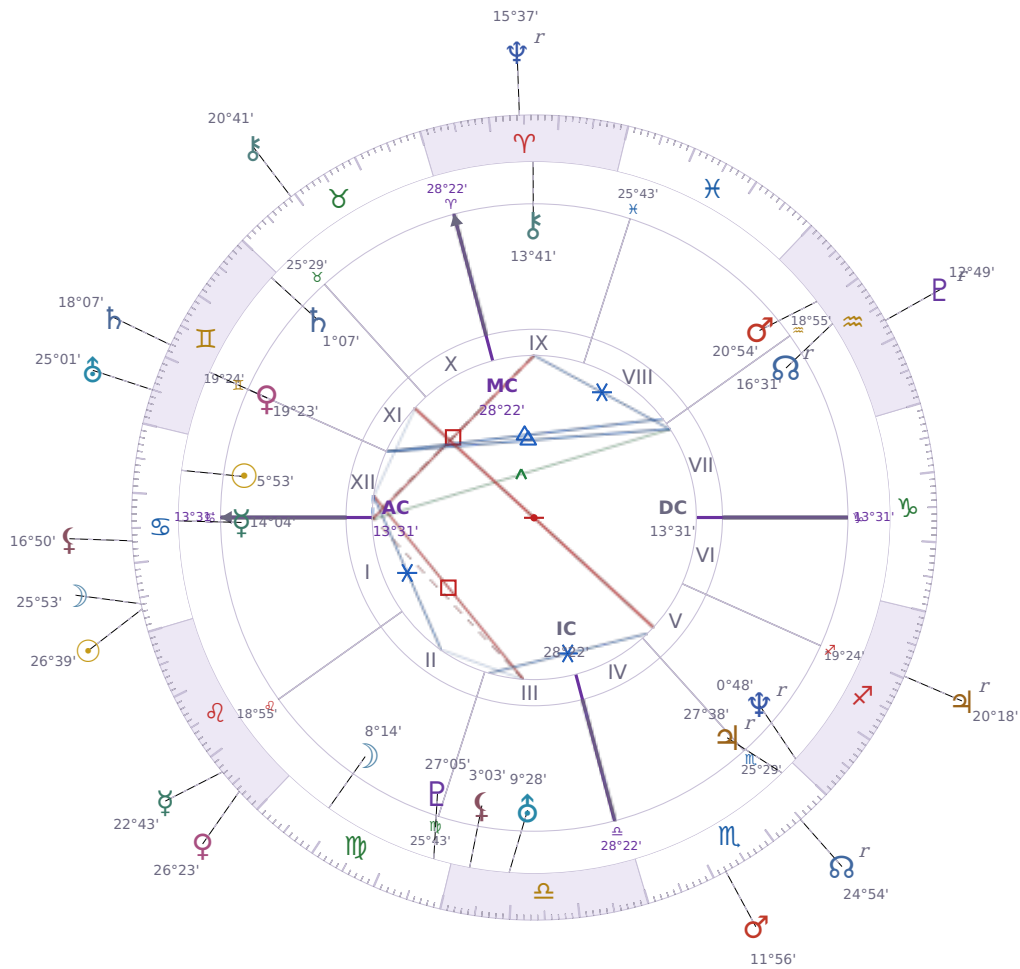

DAILY PERSONAL HOROSCOPE

Elon Reeve Musk

Businessman, entrepreneur, and political figure (born 1971)

♋ Cancer June 28, 1971 07:30 Pretoria

Saturday, 19 July 2031

TRANSITS FOR TODAY

☉ Sun	in ♋ Cancer	26°39'05"
☾ Moon	in ♋ Cancer	25°53'30"
☿ Mercury	in ♌ Leo	22°43'14"
♀ Venus	in ♌ Leo	26°23'56"
♂ Mars	in ♏ Scorpio	11°56'49"
♃ Jupiter	in ♐ Sagittarius Rx	20°18'08"
♄ Saturn	in ♊ Gemini	18°07'32"

♅ Uranus	in ♊ Gemini	25°01'44"
♆ Neptune	in ♈ Aries Rx	15°37'35"
♇ Pluto	in ♒ Aquarius Rx	12°49'25"
♁ Chiron	in ♉ Taurus	20°41'33"
♁ NNode	in ♏ Scorpio Rx	24°54'57"
♁ Lilith	in ♋ Cancer	16°50'08"

NATAL PLANETS

☉ Sun	in ♋ Cancer	5°53'26"	XII
☾ Moon	in ♍ Virgo	8°14'52"	II
☿ Mercury	in ♋ Cancer	14°04'03"	I
♀ Venus	in ♊ Gemini	19°23'48"	XI
♂ Mars	in ♒ Aquarius	20°54'21"	VIII
♃ Jupiter	in ♏ Scorpio	27°38'52"	V Rx
♄ Saturn	in ♊ Gemini	1°07'22"	XI
♅ Uranus	in ♎ Libra	9°28'55"	III
♆ Neptune	in ♐ Sagittarius	0°48'48"	V Rx
♇ Pluto	in ♍ Virgo	27°05'36"	III
♁ Chiron	in ♈ Aries	13°41'50"	IX
♁ North Node	in ♒ Aquarius	16°31'23"	VII Rx
♁ Lilith	in ♎ Libra	3°03'14"	III

KEY DATE

♆ Neptune stations Retrograde

Neptune stationing retrograde marks the point where **clarity takes a step back** in the areas it governs — dreams, beliefs, creativity, and what you're willing to believe about yourself or others. During this period, people often notice **confusion returning to situations** they thought were settled, delays in creative projects, or the need to rethink agreements that felt unclear to begin with. *Neptune* retrograde typically brings **reality checks** that strip away wishful thinking, so you may spot where you've been fooling yourself or where someone else's promises don't actually add up.