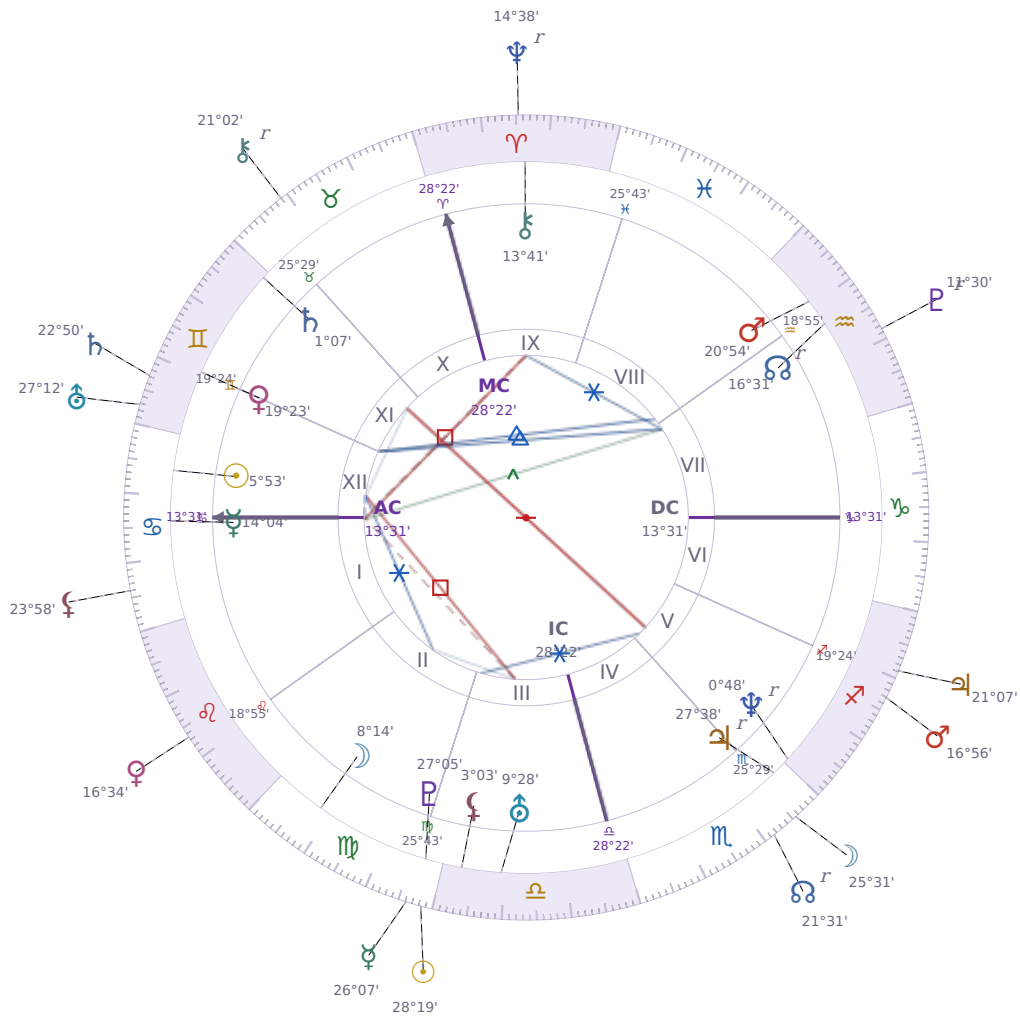

## DAILY PERSONAL HOROSCOPE

### Elon Reeve Musk

Businessman, entrepreneur, and political figure (born 1971)

♋ Cancer June 28, 1971 07:30 Pretoria

**Sunday, 21 September 2031**

## KEY TRANSIT FACTORS