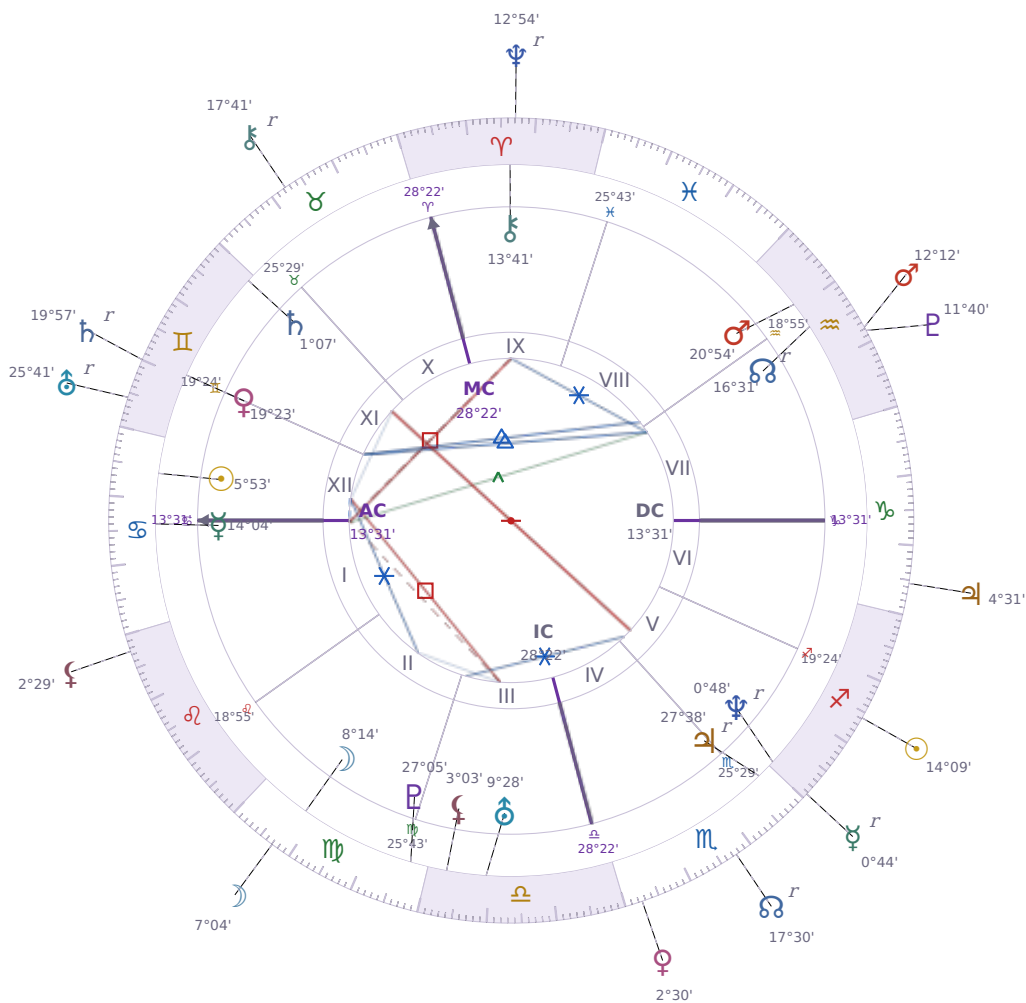

DAILY PERSONAL HOROSCOPE

Elon Reeve Musk

Businessman, entrepreneur, and political figure (born 1971)

♋ Cancer June 28, 1971 07:30 Pretoria

Saturday, 6 December 2031

TRANSITS FOR TODAY

☉ Sun	in ♋ Sagittarius	14°09'07"
☾ Moon	in ♍ Virgo	7°04'33"
☿ Mercury	in ♋ Sagittarius Rx	0°44'15"
♀ Venus	in ♏ Scorpio	2°30'09"
♂ Mars	in ♋ Aquarius	12°12'53"
♃ Jupiter	in ♏ Capricorn	4°31'42"
♄ Saturn	in ♊ Gemini Rx	19°57'51"

♅ Uranus	in	♊ Gemini Rx	25°41'26"
♆ Neptune	in	♈ Aries Rx	12°54'28"
♇ Pluto	in	♒ Aquarius	11°40'39"
♁ Chiron	in	♉ Taurus Rx	17°41'11"
♁ NNode	in	♏ Scorpio Rx	17°30'05"
♁ Lilith	in	♌ Leo	2°29'09"

## NATAL PLANETS

☉ Sun	in	♋ Cancer	5°53'26"	XII
☾ Moon	in	♍ Virgo	8°14'52"	II
☿ Mercury	in	♋ Cancer	14°04'03"	I
♀ Venus	in	♊ Gemini	19°23'48"	XI
♂ Mars	in	♒ Aquarius	20°54'21"	VIII
♃ Jupiter	in	♏ Scorpio	27°38'52"	V Rx
♄ Saturn	in	♊ Gemini	1°07'22"	XI
♅ Uranus	in	♎ Libra	9°28'55"	III
♆ Neptune	in	♐ Sagittarius	0°48'48"	V Rx
♇ Pluto	in	♍ Virgo	27°05'36"	III
♁ Chiron	in	♈ Aries	13°41'50"	IX
♁ North Node	in	♒ Aquarius	16°31'23"	VII Rx
♁ Lilith	in	♎ Libra	3°03'14"	III

## KEY TRANSIT FACTORS