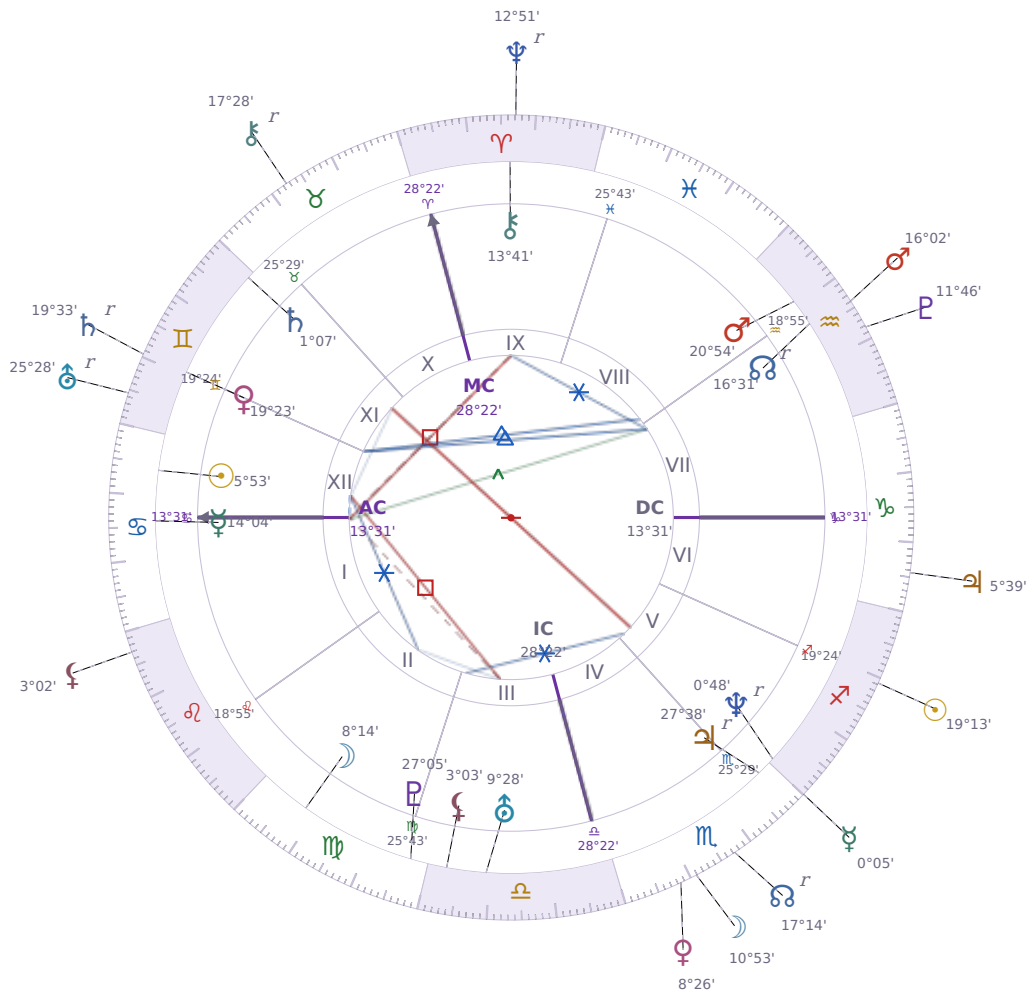

DAILY PERSONAL HOROSCOPE

Elon Reeve Musk

Businessman, entrepreneur, and political figure (born 1971)

♋ Cancer June 28, 1971 07:30 Pretoria

Thursday, 11 December 2031

TRANSITS FOR TODAY

☉ Sun	in ♏ Sagittarius	19°13'53"
☾ Moon	in ♏ Scorpio	10°53'42"
☿ Mercury	in ♏ Sagittarius	0°05'08"
♀ Venus	in ♏ Scorpio	8°26'35"
♂ Mars	in ♏ Aquarius	16°02'49"
♃ Jupiter	in ♏ Capricorn	5°39'05"
♄ Saturn	in ♏ Gemini Rx	19°33'07"

♅ Uranus	in	♊ Gemini Rx	25°28'48"
♆ Neptune	in	♈ Aries Rx	12°51'51"
♇ Pluto	in	♒ Aquarius	11°46'34"
♁ Chiron	in	♉ Taurus Rx	17°28'18"
♁ NNode	in	♏ Scorpio Rx	17°14'11"
♁ Lilith	in	♌ Leo	3°02'44"

NATAL PLANETS

☉ Sun	in	♋ Cancer	5°53'26"	XII
☾ Moon	in	♍ Virgo	8°14'52"	II
☿ Mercury	in	♋ Cancer	14°04'03"	I
♀ Venus	in	♊ Gemini	19°23'48"	XI
♂ Mars	in	♒ Aquarius	20°54'21"	VIII
♃ Jupiter	in	♏ Scorpio	27°38'52"	V Rx
♄ Saturn	in	♊ Gemini	1°07'22"	XI
♅ Uranus	in	♎ Libra	9°28'55"	III
♆ Neptune	in	♐ Sagittarius	0°48'48"	V Rx
♇ Pluto	in	♍ Virgo	27°05'36"	III
♁ Chiron	in	♈ Aries	13°41'50"	IX
♁ North Node	in	♒ Aquarius	16°31'23"	VII Rx
♁ Lilith	in	♎ Libra	3°03'14"	III