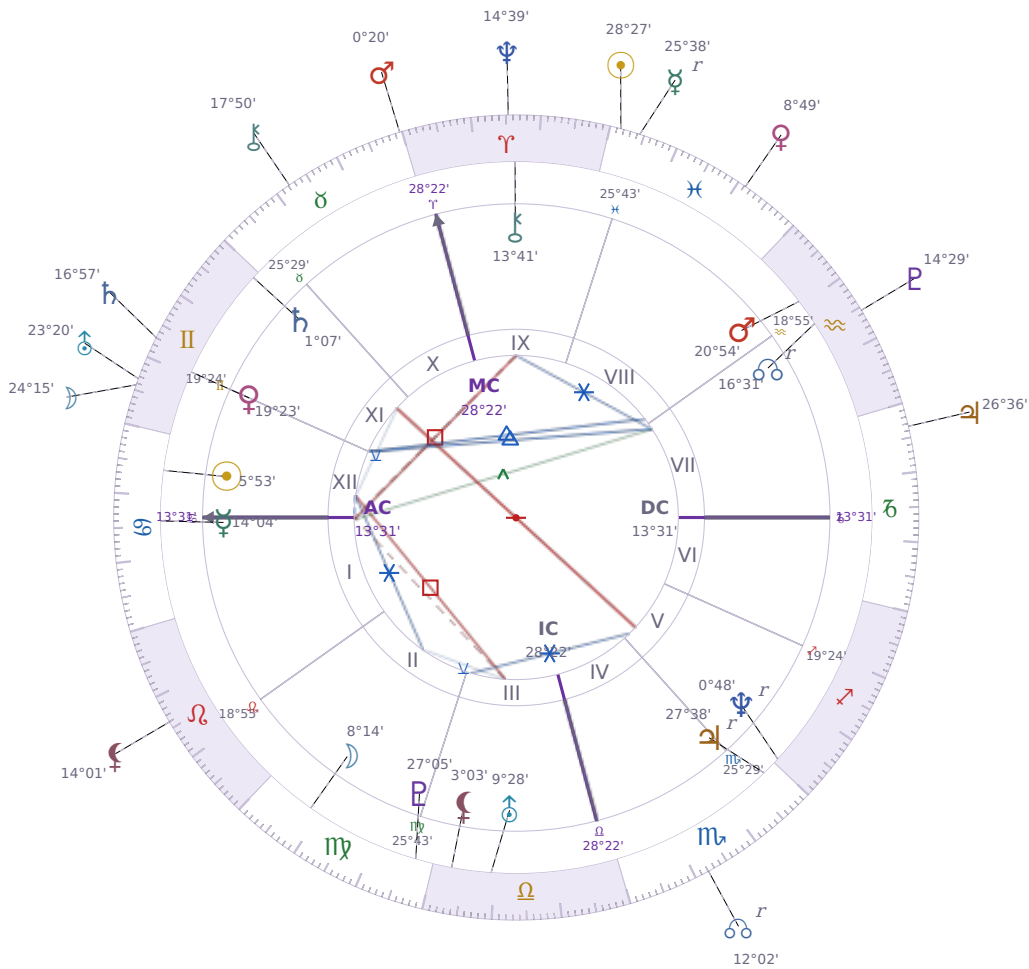

DAILY PERSONAL HOROSCOPE

Elon Reeve Musk

Businessman, entrepreneur, and political figure (born 1971)

♋ Cancer June 28, 1971 07:30 Pretoria

Thursday, 18 March 2032

TRANSITS FOR TODAY

☉ Sun	in ♋ Pisces	28°27'08"
☾ Moon	in ♊ Gemini	24°15'51"
☿ Mercury	in ♋ Pisces Rx	25°38'52"
♀ Venus	in ♋ Pisces	8°49'09"
♂ Mars	in ♉ Taurus	0°20'52"
♃ Jupiter	in ♐ Capricorn	26°36'35"
♄ Saturn	in ♊ Gemini	16°57'33"

♅ Uranus	in ♊ Gemini	23°20'11"
♆ Neptune	in ♈ Aries	14°39'17"
♇ Pluto	in ♒ Aquarius	14°29'40"
♁ Chiron	in ♉ Taurus	17°50'20"
♁ NNode	in ♏ Scorpio Rx	12°02'49"
♁ Lilith	in ♌ Leo	14°01'34"

NATAL PLANETS

☉ Sun	in ♋ Cancer	5°53'26"	XII
☾ Moon	in ♍ Virgo	8°14'52"	II
☿ Mercury	in ♋ Cancer	14°04'03"	I
♀ Venus	in ♊ Gemini	19°23'48"	XI
♂ Mars	in ♒ Aquarius	20°54'21"	VIII
♃ Jupiter	in ♏ Scorpio	27°38'52"	V Rx
♄ Saturn	in ♊ Gemini	1°07'22"	XI
♅ Uranus	in ♎ Libra	9°28'55"	III
♆ Neptune	in ♐ Sagittarius	0°48'48"	V Rx
♇ Pluto	in ♍ Virgo	27°05'36"	III
♁ Chiron	in ♈ Aries	13°41'50"	IX
♁ North Node	in ♒ Aquarius	16°31'23"	VII Rx
♁ Lilith	in ♎ Libra	3°03'14"	III

KEY DATE

♂ Mars enters ♉ Taurus

Mars in *Taurus* slows down your usual pace, and you'll notice yourself **taking longer to make decisions** at work or in projects — this isn't laziness, it's just how this transit works. In relationships and money matters, people often become **more stubborn about what they want**, and arguments tend to drag on instead of resolving quickly because nobody wants to budge. Most people find their **physical energy shifts toward steady effort** rather than bursts of speed, so this is actually a good time to build habits, save money, or work on something that needs patience rather than fast action.