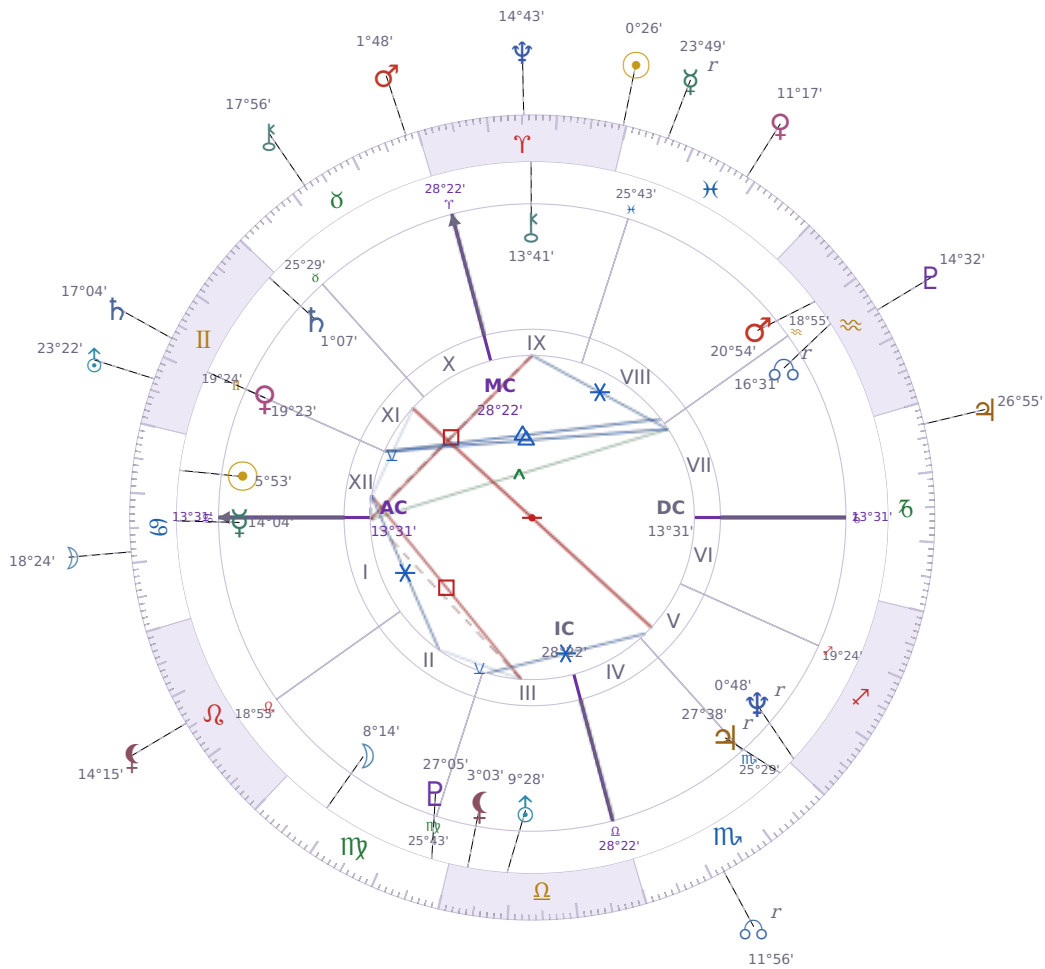

DAILY PERSONAL HOROSCOPE

Elon Reeve Musk

Businessman, entrepreneur, and political figure (born 1971)

♋ Cancer June 28, 1971 07:30 Pretoria

Saturday, 20 March 2022

TRANSITS FOR TODAY

☉ Sun	in ♈ Aries	0°26'25"
☾ Moon	in ♋ Cancer	18°24'40"
☿ Mercury	in ♋ Pisces Rx	23°49'28"
♀ Venus	in ♋ Pisces	11°17'41"
♂ Mars	in ♈ Taurus	1°48'33"
♃ Jupiter	in ♏ Capricorn	26°56'00"
♄ Saturn	in ♊ Gemini	17°04'30"

♅ Uranus	in ♊ Gemini	23°22'09"
♆ Neptune	in ♈ Aries	14°43'42"
♇ Pluto	in ♒ Aquarius	14°32'27"
♁ Chiron	in ♉ Taurus	17°56'18"
♁ NNode	in ♏ Scorpio Rx	11°56'28"
♁ Lilith	in ♌ Leo	14°15'00"

NATAL PLANETS

☉ Sun	in ♋ Cancer	5°53'26"	XII
☾ Moon	in ♍ Virgo	8°14'52"	II
☿ Mercury	in ♋ Cancer	14°04'03"	I
♀ Venus	in ♊ Gemini	19°23'48"	XI
♂ Mars	in ♒ Aquarius	20°54'21"	VIII
♃ Jupiter	in ♏ Scorpio	27°38'52"	V Rx
♄ Saturn	in ♊ Gemini	1°07'22"	XI
♅ Uranus	in ♎ Libra	9°28'55"	III
♆ Neptune	in ♐ Sagittarius	0°48'48"	V Rx
♇ Pluto	in ♍ Virgo	27°05'36"	III
♁ Chiron	in ♈ Aries	13°41'50"	IX
♁ North Node	in ♒ Aquarius	16°31'23"	VII Rx
♁ Lilith	in ♎ Libra	3°03'14"	III

KEY DATE

☉ Sun enters ♈ Aries

Sun in *Aries* brings **direct energy** that makes people more willing to **speak up** and take action without overthinking. At work and in relationships, you'll notice others become **more competitive** and eager to **push forward** with new projects or ideas, sometimes stepping on toes in the rush. This transit typically lasts about four weeks and leaves people feeling **impatient with delays**, so projects that moved slowly before now either speed up or hit friction with people who want faster results.

Saturday · ♄ Saturn

Colors: Violet

Stone: Obsidian

Number: 8