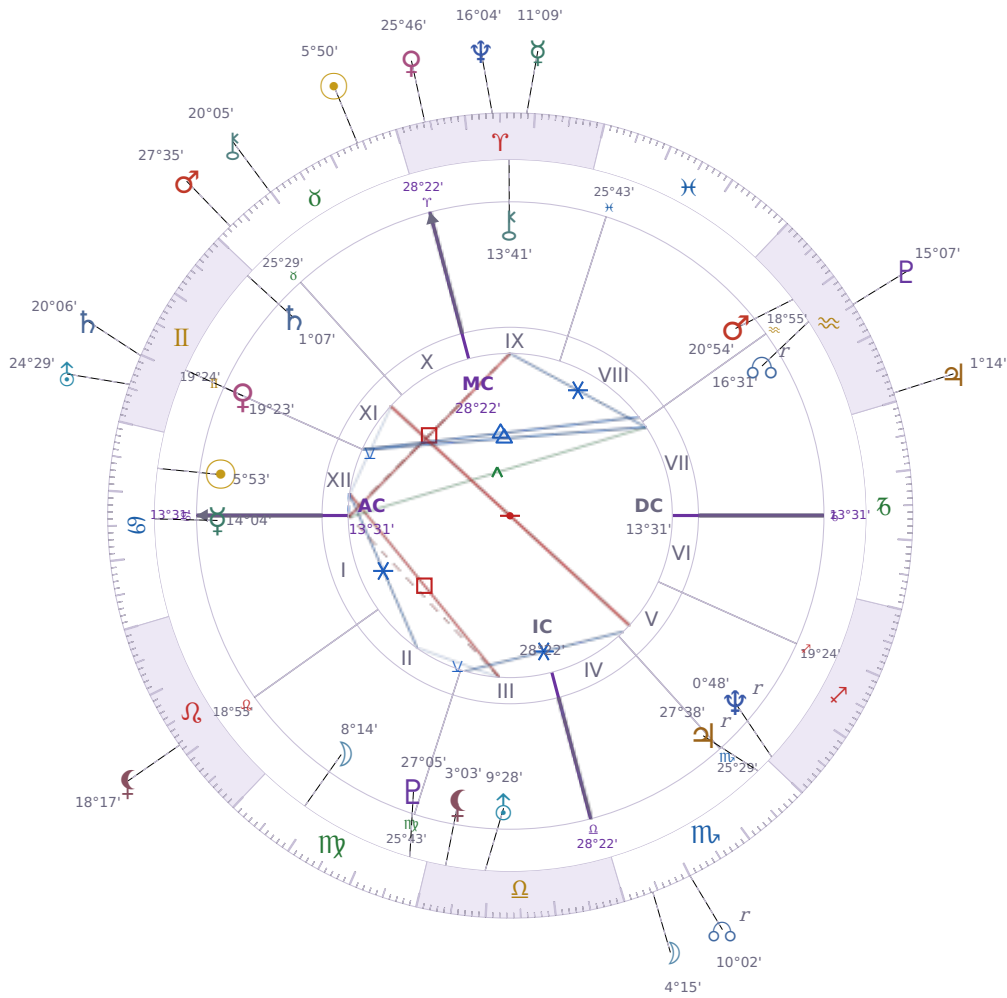

DAILY PERSONAL HOROSCOPE

Elon Reeve Musk

Businessman, entrepreneur, and political figure (born 1971)

♋ Cancer June 28, 1971 07:30 Pretoria

Sunday, 25 April 2022

TRANSITS FOR TODAY

☉ Sun	in ♉ Taurus	5°50'21"
☾ Moon	in ♏ Scorpio	4°15'09"
☿ Mercury	in ♈ Aries	11°09'31"
♀ Venus	in ♈ Aries	25°46'25"
♂ Mars	in ♉ Taurus	27°35'03"
♃ Jupiter	in ♒ Aquarius	1°14'23"
♄ Saturn	in ♊ Gemini	20°06'58"

♅ Uranus	in ♊ Gemini	24°29'38"
♆ Neptune	in ♈ Aries	16°04'24"
♇ Pluto	in ♒ Aquarius	15°07'47"
♁ Chiron	in ♉ Taurus	20°05'39"
♁ NNode	in ♏ Scorpio Rx	10°02'03"
♁ Lilith	in ♌ Leo	18°17'01"

NATAL PLANETS

☉ Sun	in ♋ Cancer	5°53'26"	XII
☾ Moon	in ♍ Virgo	8°14'52"	II
☿ Mercury	in ♋ Cancer	14°04'03"	I
♀ Venus	in ♊ Gemini	19°23'48"	XI
♂ Mars	in ♒ Aquarius	20°54'21"	VIII
♃ Jupiter	in ♏ Scorpio	27°38'52"	V Rx
♄ Saturn	in ♊ Gemini	1°07'22"	XI
♅ Uranus	in ♎ Libra	9°28'55"	III
♆ Neptune	in ♐ Sagittarius	0°48'48"	V Rx
♇ Pluto	in ♍ Virgo	27°05'36"	III
♁ Chiron	in ♈ Aries	13°41'50"	IX
♁ North Node	in ♒ Aquarius	16°31'23"	VII Rx
♁ Lilith	in ♎ Libra	3°03'14"	III