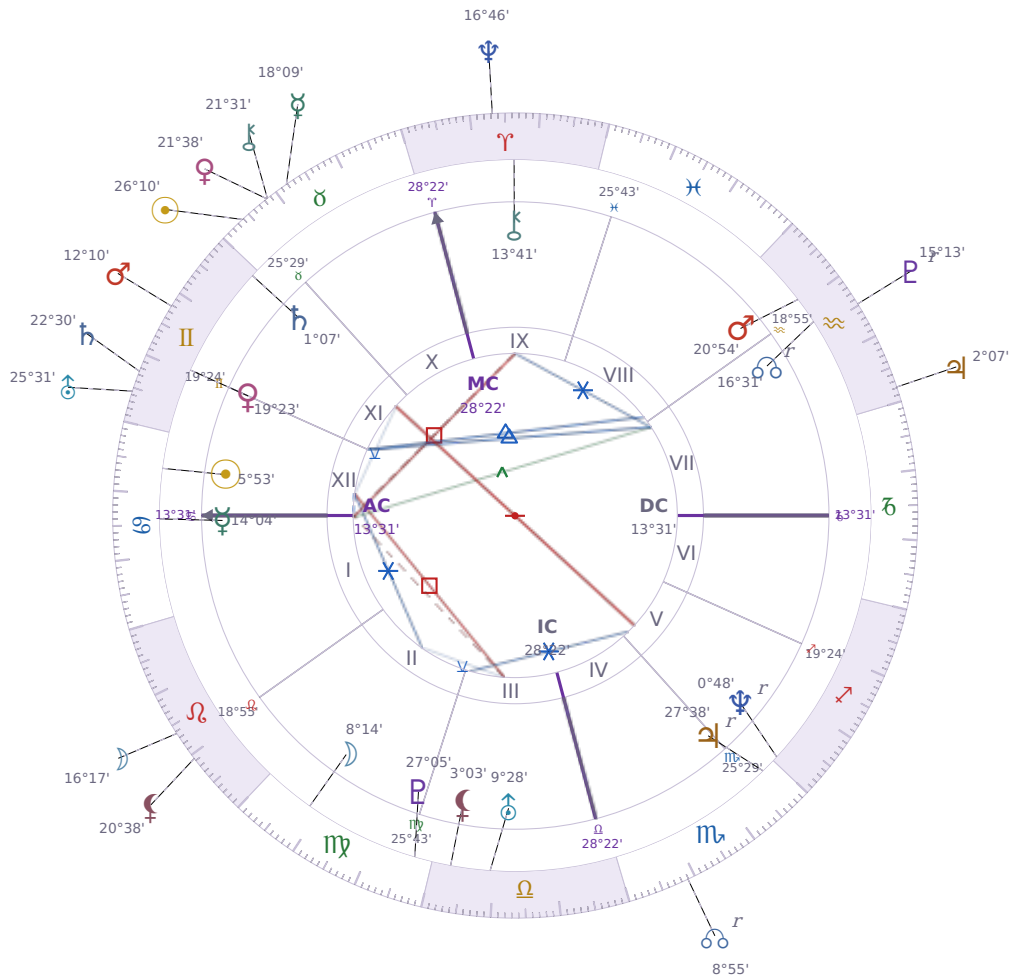

DAILY PERSONAL HOROSCOPE

Elon Reeve Musk

Businessman, entrepreneur, and political figure (born 1971)

♋ Cancer June 28, 1971 07:30 Pretoria

Sunday, 16 May 2032

TRANSITS FOR TODAY

☉ Sun	in ♉ Taurus	26°10'42"
☾ Moon	in ♌ Leo	16°17'42"
☿ Mercury	in ♉ Taurus	18°09'59"
♀ Venus	in ♉ Taurus	21°38'18"
♂ Mars	in ♊ Gemini	12°10'03"
♃ Jupiter	in ♒ Aquarius	2°07'47"
♄ Saturn	in ♊ Gemini	22°30'54"

♅ Uranus	in ♊ Gemini	25°31'24"
♆ Neptune	in ♈ Aries	16°46'55"
♇ Pluto	in ♒ Aquarius Rx	15°13'16"
♁ Chiron	in ♉ Taurus	21°31'14"
♁ NNode	in ♏ Scorpio Rx	8°55'20"
♁ Lilith	in ♌ Leo	20°38'10"

NATAL PLANETS

☉ Sun	in ♋ Cancer	5°53'26"	XII
☾ Moon	in ♍ Virgo	8°14'52"	II
☿ Mercury	in ♋ Cancer	14°04'03"	I
♀ Venus	in ♊ Gemini	19°23'48"	XI
♂ Mars	in ♒ Aquarius	20°54'21"	VIII
♃ Jupiter	in ♏ Scorpio	27°38'52"	V Rx
♄ Saturn	in ♊ Gemini	1°07'22"	XI
♅ Uranus	in ♎ Libra	9°28'55"	III
♆ Neptune	in ♐ Sagittarius	0°48'48"	V Rx
♇ Pluto	in ♍ Virgo	27°05'36"	III
♁ Chiron	in ♈ Aries	13°41'50"	IX
♁ North Node	in ♒ Aquarius	16°31'23"	VII Rx
♁ Lilith	in ♎ Libra	3°03'14"	III