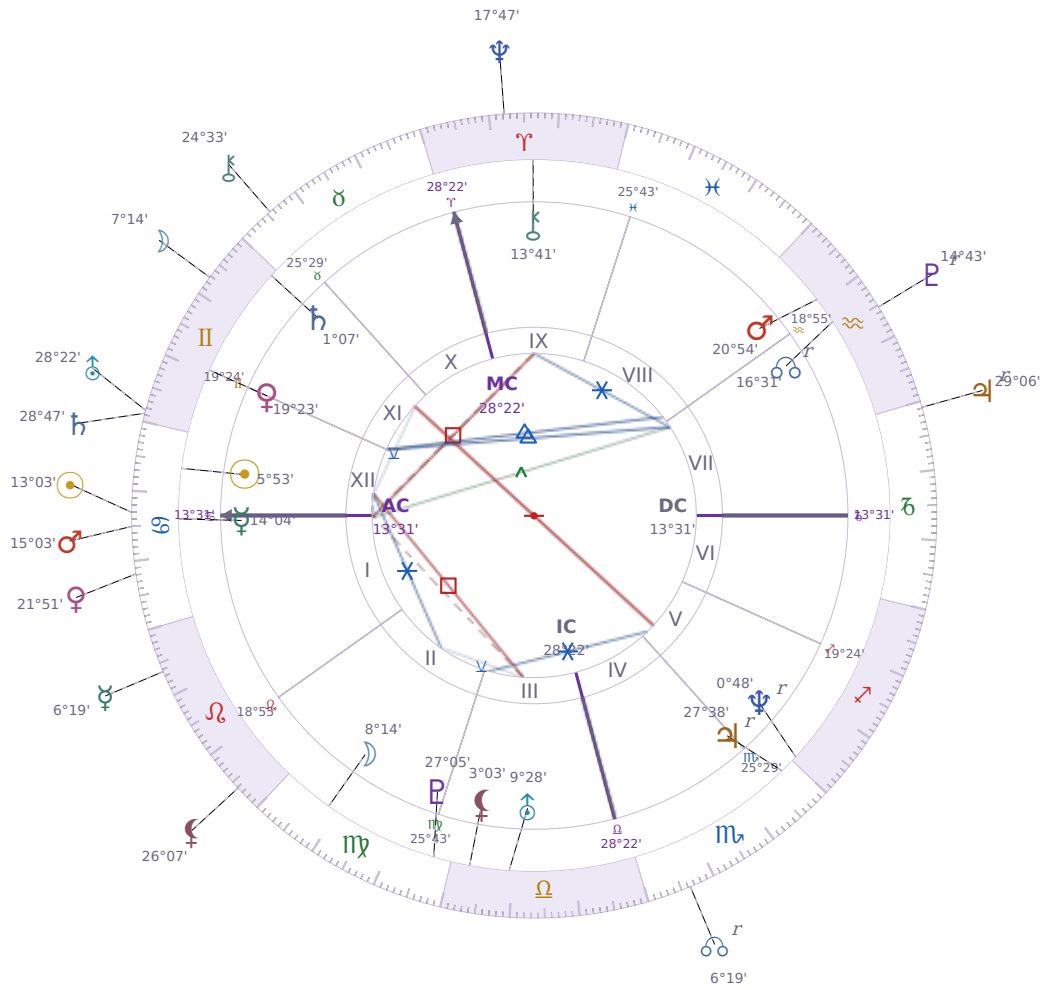

DAILY PERSONAL HOROSCOPE

Elon Reeve Musk

Businessman, entrepreneur, and political figure (born 1971)

♋ Cancer June 28, 1971 07:30 Pretoria

Sunday, 4 July 2022

TRANSITS FOR TODAY

☉ Sun	in ♋ Cancer	13°03'56"
☾ Moon	in ♊ Gemini	7°14'24"
☿ Mercury	in ♌ Leo	6°19'38"
♀ Venus	in ♋ Cancer	21°51'23"
♂ Mars	in ♋ Cancer	15°03'55"
♃ Jupiter	in ♐ Capricorn Rx	29°06'13"
♄ Saturn	in ♊ Gemini	28°47'28"

♅ Uranus	in ♊ Gemini	28°22'20"
♆ Neptune	in ♈ Aries	17°47'58"
♇ Pluto	in ♒ Aquarius Rx	14°43'08"
♁ Chiron	in ♉ Taurus	24°33'07"
♁ NNode	in ♏ Scorpio Rx	6°19'40"
♁ Lilith	in ♌ Leo	26°07'22"

NATAL PLANETS

☉ Sun	in ♋ Cancer	5°53'26"	XII
☾ Moon	in ♍ Virgo	8°14'52"	II
☿ Mercury	in ♋ Cancer	14°04'03"	I
♀ Venus	in ♊ Gemini	19°23'48"	XI
♂ Mars	in ♒ Aquarius	20°54'21"	VIII
♃ Jupiter	in ♏ Scorpio	27°38'52"	V Rx
♄ Saturn	in ♊ Gemini	1°07'22"	XI
♅ Uranus	in ♎ Libra	9°28'55"	III
♆ Neptune	in ♐ Sagittarius	0°48'48"	V Rx
♇ Pluto	in ♍ Virgo	27°05'36"	III
♁ Chiron	in ♈ Aries	13°41'50"	IX
♁ North Node	in ♒ Aquarius	16°31'23"	VII Rx
♁ Lilith	in ♎ Libra	3°03'14"	III