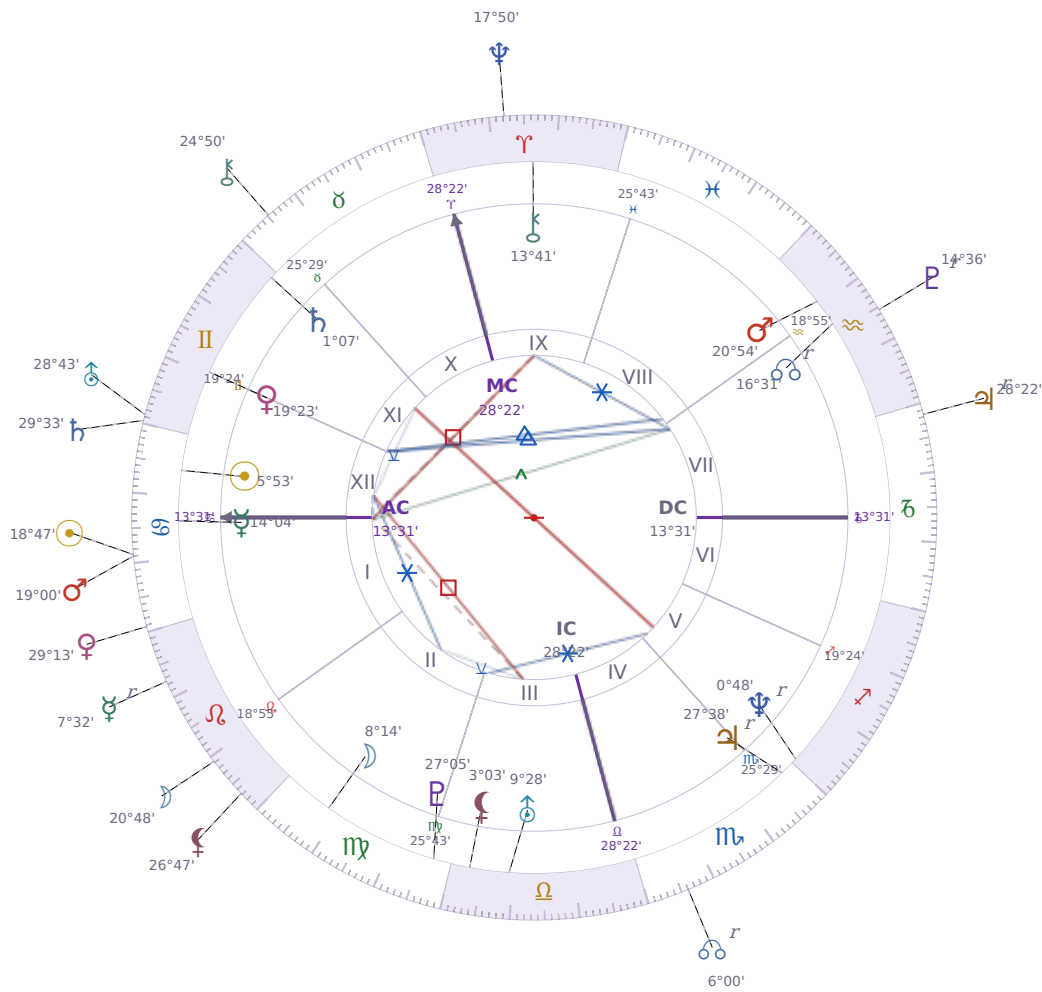

DAILY PERSONAL HOROSCOPE

Elon Reeve Musk

Businessman, entrepreneur, and political figure (born 1971)

♋ Cancer June 28, 1971 07:30 Pretoria

Saturday, 10 July 2032

TRANSITS FOR TODAY

☉ Sun	in ♋ Cancer	18°47'17"
☾ Moon	in ♌ Leo	20°48'19"
☿ Mercury	in ♌ Leo Rx	7°32'20"
♀ Venus	in ♋ Cancer	29°13'44"
♂ Mars	in ♋ Cancer	19°00'12"
♃ Jupiter	in ♑ Capricorn Rx	28°22'08"
♄ Saturn	in ♊ Gemini	29°33'05"

♅ Uranus	in ♊ Gemini	28°43'04"
♆ Neptune	in ♈ Aries	17°50'35"
♇ Pluto	in ♒ Aquarius Rx	14°36'12"
♁ Chiron	in ♉ Taurus	24°50'39"
♁ NNode	in ♏ Scorpio Rx	6°00'36"
♁ Lilith	in ♌ Leo	26°47'40"

NATAL PLANETS