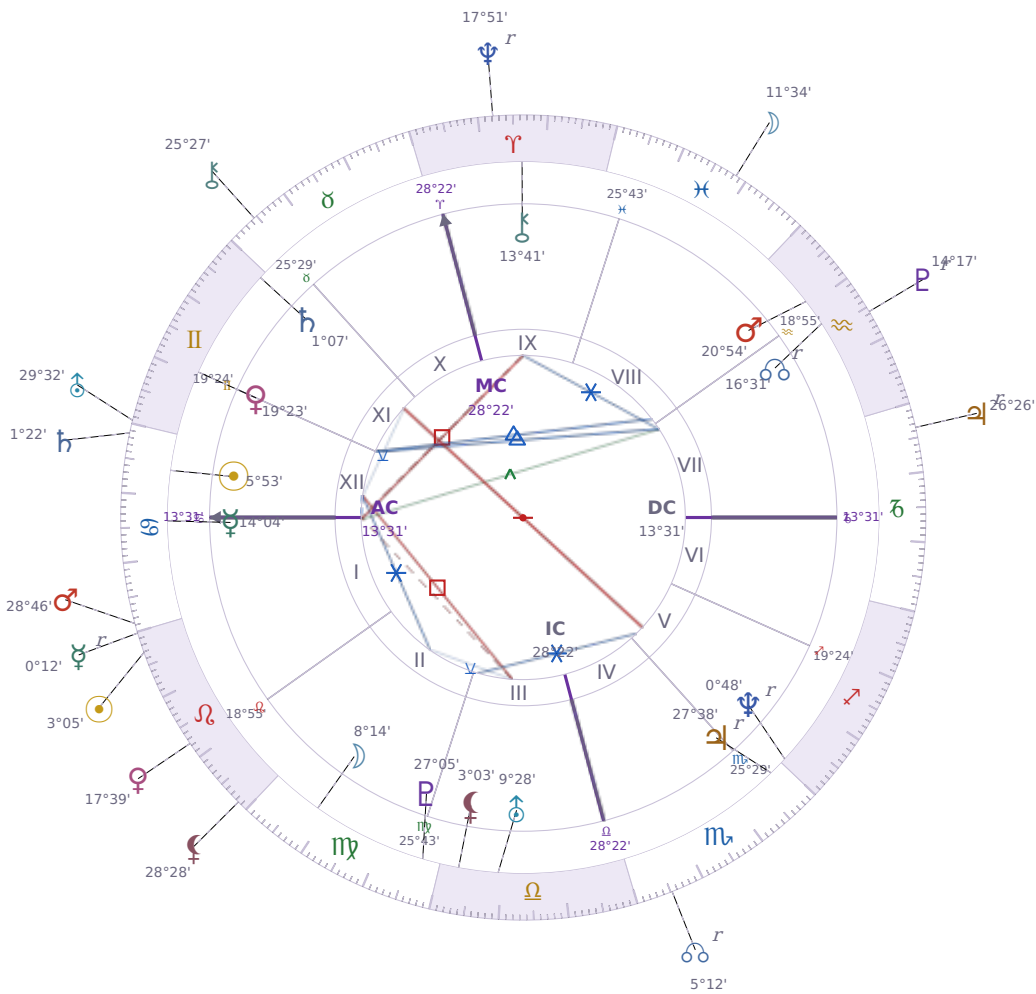

## DAILY PERSONAL HOROSCOPE

### Elon Reeve Musk

Businessman, entrepreneur, and political figure (born 1971)

♋ Cancer June 28, 1971 07:30 Pretoria

Sunday, 25 July 2032

#### TRANSITS FOR TODAY

☉ Sun	in ♌ Leo	3°05'57"
☾ Moon	in ♓ Pisces	11°34'41"
☿ Mercury	in ♌ Leo Rx	0°12'02"
♀ Venus	in ♌ Leo	17°39'14"
♂ Mars	in ♋ Cancer	28°46'29"
♃ Jupiter	in ♑ Capricorn Rx	26°26'47"
♄ Saturn	in ♋ Cancer	1°22'46"