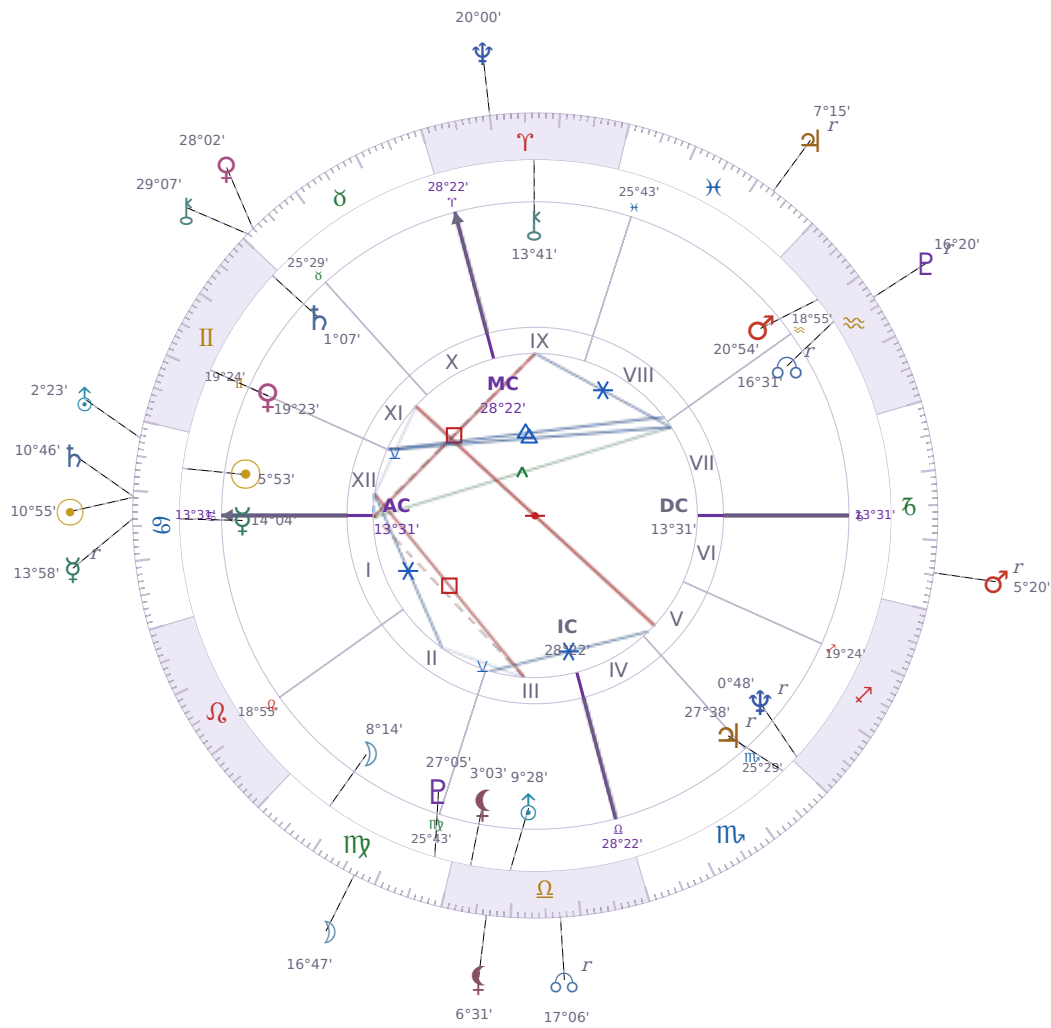

DAILY PERSONAL HOROSCOPE

Elon Reeve Musk

Businessman, entrepreneur, and political figure (born 1971)

♋ Cancer June 28, 1971 07:30 Pretoria

Saturday, 2 July 2033

TRANSITS FOR TODAY

☉ Sun	in ♋ Cancer	10°55'53"
☾ Moon	in ♍ Virgo	16°47'15"
☿ Mercury	in ♋ Cancer Rx	13°58'49"
♀ Venus	in ♉ Taurus	28°02'17"
♂ Mars	in ♐ Capricorn Rx	5°20'05"
♃ Jupiter	in ♓ Pisces Rx	7°15'08"
♄ Saturn	in ♋ Cancer	10°46'55"

♅ Uranus	in ♋ Cancer	2°23'29"
♆ Neptune	in ♈ Aries	20°00'06"
♇ Pluto	in ♒ Aquarius Rx	16°20'31"
♁ Chiron	in ♉ Taurus	29°07'00"
♁ NNode	in ♎ Libra Rx	17°06'15"
♁ Lilith	in ♎ Libra	6°31'45"

## NATAL PLANETS

☉ Sun	in ♋ Cancer	5°53'26"	XII
☾ Moon	in ♍ Virgo	8°14'52"	II
☿ Mercury	in ♋ Cancer	14°04'03"	I
♀ Venus	in ♊ Gemini	19°23'48"	XI
♂ Mars	in ♒ Aquarius	20°54'21"	VIII
♃ Jupiter	in ♏ Scorpio	27°38'52"	V Rx
♄ Saturn	in ♊ Gemini	1°07'22"	XI
♅ Uranus	in ♎ Libra	9°28'55"	III
♆ Neptune	in ♐ Sagittarius	0°48'48"	V Rx
♇ Pluto	in ♍ Virgo	27°05'36"	III
♁ Chiron	in ♈ Aries	13°41'50"	IX
♁ North Node	in ♒ Aquarius	16°31'23"	VII Rx
♁ Lilith	in ♎ Libra	3°03'14"	III

## KEY TRANSIT FACTORS