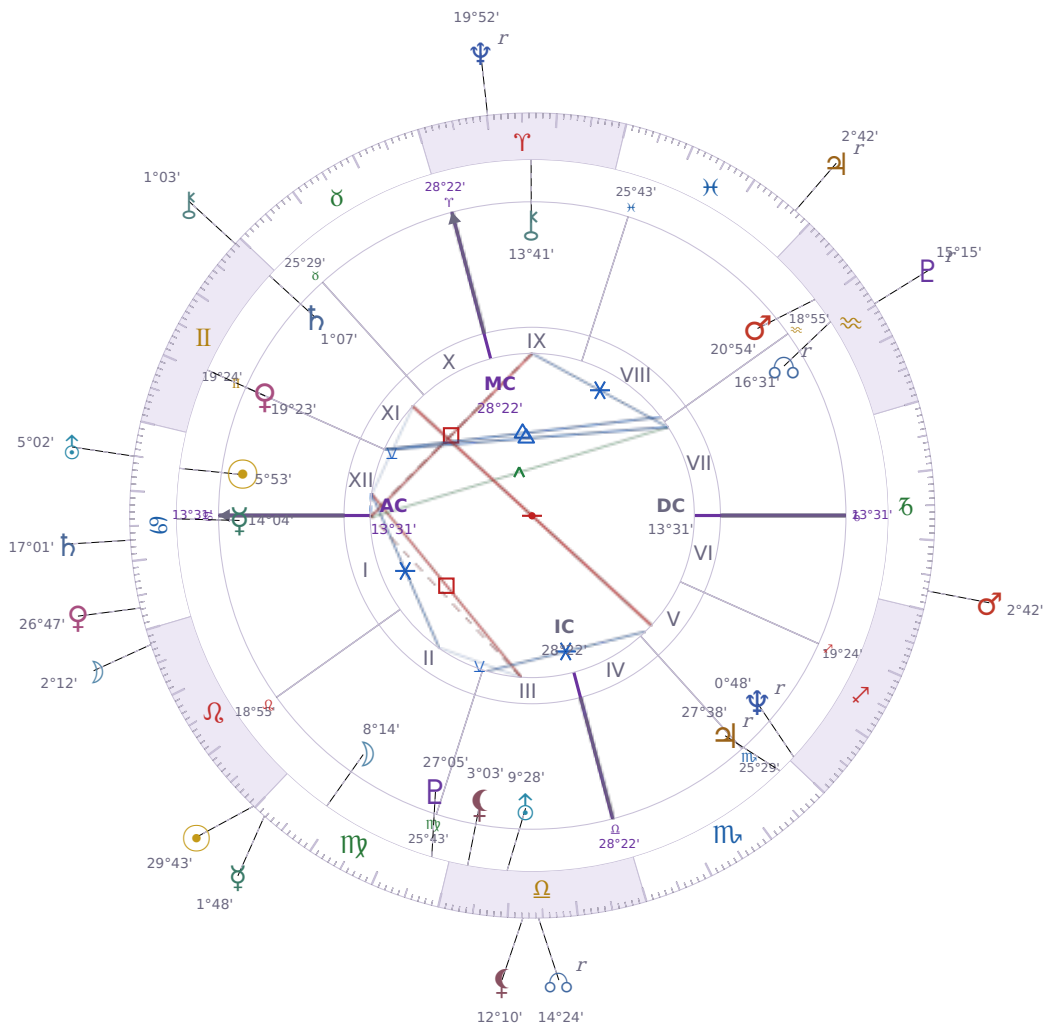

DAILY PERSONAL HOROSCOPE

Elon Reeve Musk

Businessman, entrepreneur, and political figure (born 1971)

♋ Cancer June 28, 1971 07:30 Pretoria

Monday, 22 August 2023

TRANSITS FOR TODAY

☉ Sun	in ♌ Leo	29°43'04"
☾ Moon	in ♌ Leo	2°12'41"
☿ Mercury	in ♍ Virgo	1°48'51"
♀ Venus	in ♋ Cancer	26°47'39"
♂ Mars	in ♑ Capricorn	2°42'23"
♃ Jupiter	in ♓ Pisces Rx	2°42'58"
♄ Saturn	in ♋ Cancer	17°01'50"

♅ Uranus	in ♋ Cancer	5°02'36"
♆ Neptune	in ♈ Aries Rx	19°52'53"
♇ Pluto	in ♒ Aquarius Rx	15°15'24"
♁ Chiron	in ♊ Gemini	1°03'14"
♁ NNode	in ♎ Libra Rx	14°24'12"
♁ Lilith	in ♎ Libra	12°10'40"

NATAL PLANETS