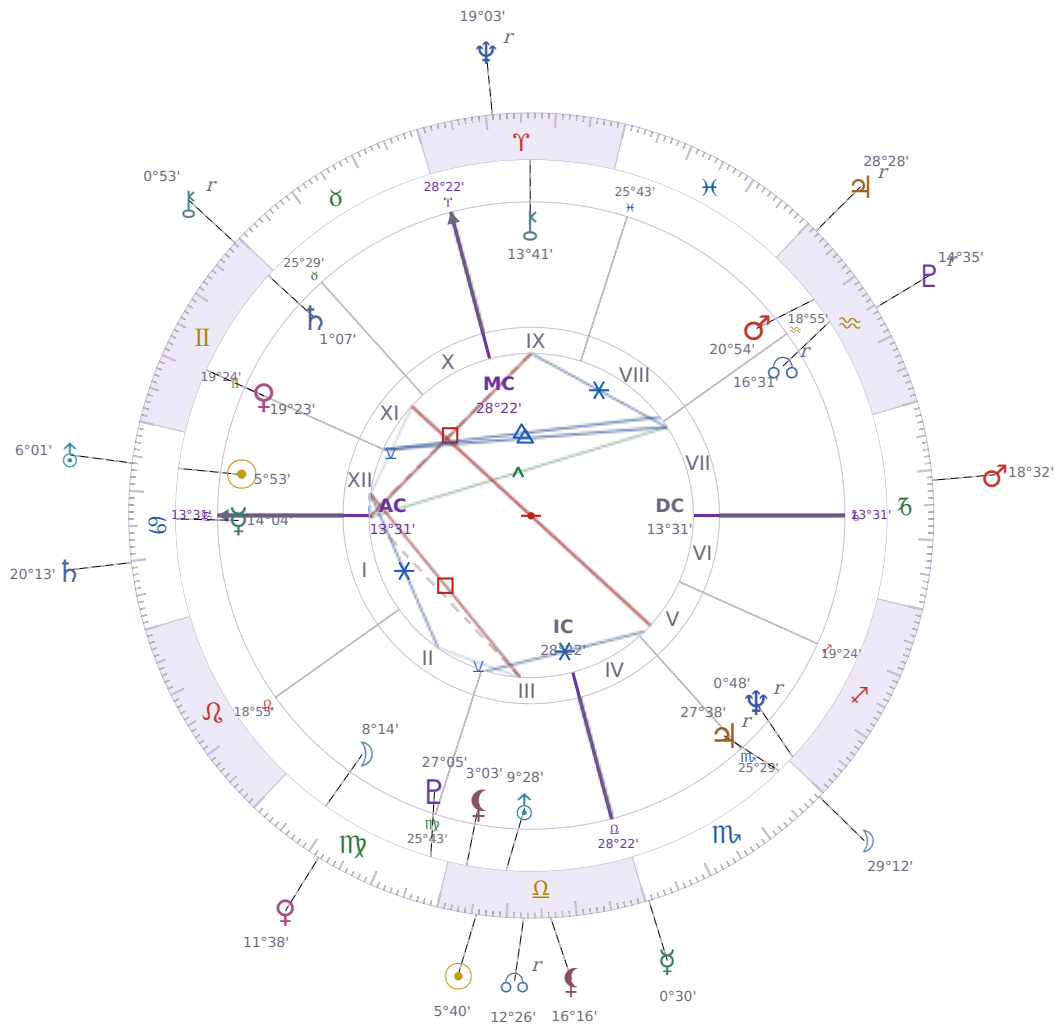

DAILY PERSONAL HOROSCOPE

Elon Reeve Musk

Businessman, entrepreneur, and political figure (born 1971)

♋ Cancer June 28, 1971 07:30 Pretoria

Wednesday, 28 September 2033

TRANSITS FOR TODAY

☉ Sun	in ♏ Libra	5°40'58"
☾ Moon	in ♏ Scorpio	29°12'17"
☿ Mercury	in ♏ Scorpio	0°30'50"
♀ Venus	in ♏ Virgo	11°38'31"
♂ Mars	in ♏ Capricorn	18°32'02"
♃ Jupiter	in ♏ Aquarius Rx	28°28'06"
♄ Saturn	in ♏ Cancer	20°13'30"

♅ Uranus	in ♋ Cancer	6°01'34"
♆ Neptune	in ♈ Aries Rx	19°03'46"
♇ Pluto	in ♒ Aquarius Rx	14°35'46"
♁ Chiron	in ♊ Gemini Rx	0°53'08"
♁ NNode	in ♎ Libra Rx	12°26'36"
♁ Lilith	in ♎ Libra	16°16'28"

NATAL PLANETS