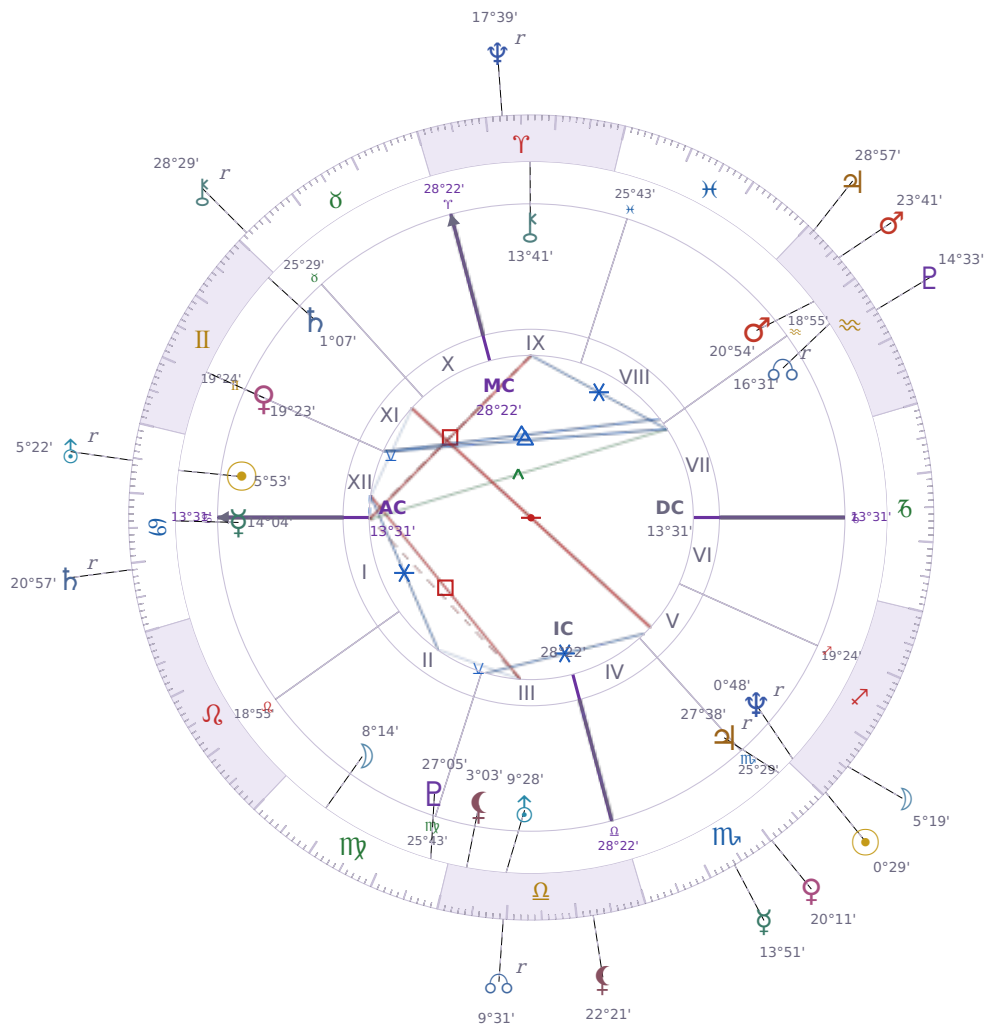

DAILY PERSONAL HOROSCOPE

Elon Reeve Musk

Businessman, entrepreneur, and political figure (born 1971)

♋ Cancer June 28, 1971 07:30 Pretoria

Tuesday, 22 November 2033

TRANSITS FOR TODAY

☉ Sun	in ♐ Sagittarius	0°29'38"
☾ Moon	in ♐ Sagittarius	5°19'17"
☿ Mercury	in ♏ Scorpio	13°51'46"
♀ Venus	in ♏ Scorpio	20°11'27"
♂ Mars	in ♒ Aquarius	23°41'53"
♃ Jupiter	in ♒ Aquarius	28°57'37"
♄ Saturn	in ♋ Cancer Rx	20°57'01"

♅ Uranus	in ♋ Cancer	Rx	5°22'15"
♆ Neptune	in ♈ Aries	Rx	17°39'45"
♇ Pluto	in ♒ Aquarius		14°33'39"
♄ Chiron	in ♉ Taurus	Rx	28°29'50"
♁ NNode	in ♎ Libra	Rx	9°31'50"
♁ Lilith	in ♎ Libra		22°22'00"

NATAL PLANETS