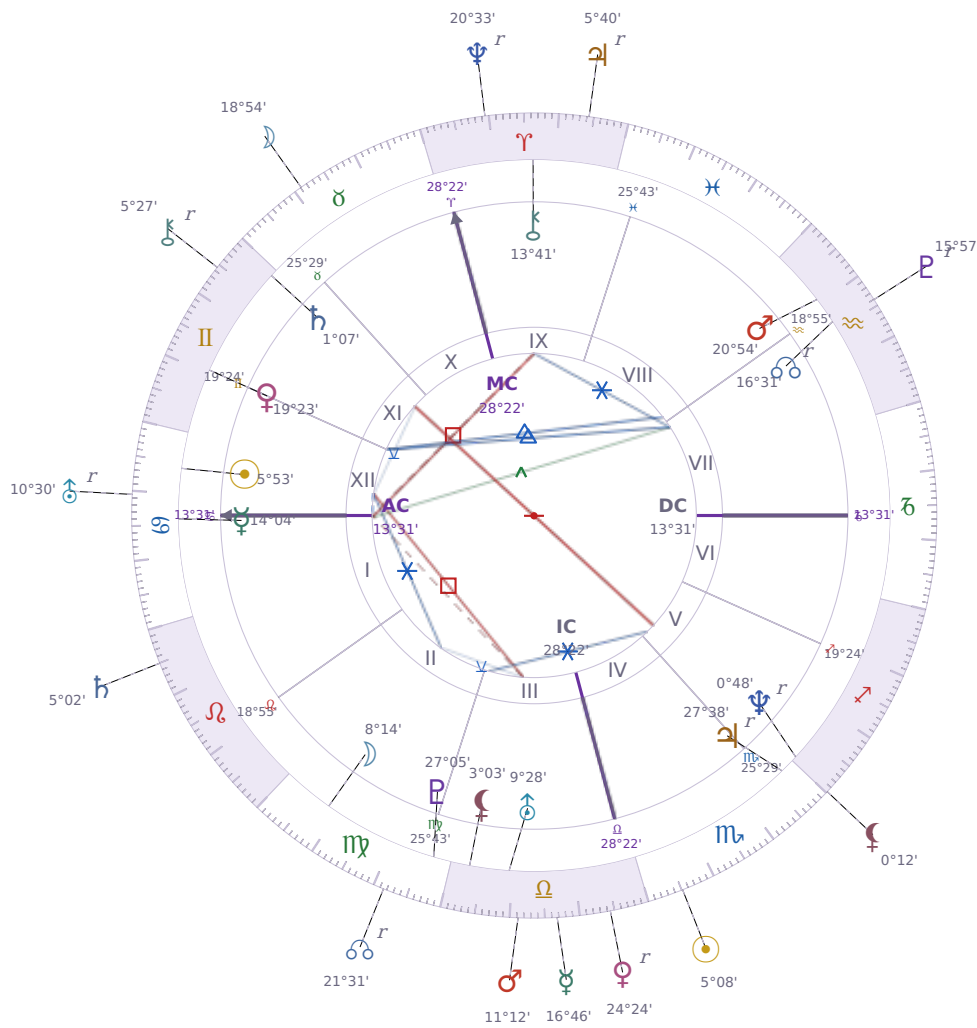

DAILY PERSONAL HOROSCOPE

Elon Reeve Musk

Businessman, entrepreneur, and political figure (born 1971)

♋ Cancer June 28, 1971 07:30 Pretoria

Saturday, 28 October 2034

TRANSITS FOR TODAY

☉ Sun	in ♏ Scorpio	5°08'12"
☾ Moon	in ♋ Taurus	18°54'12"
☿ Mercury	in ♌ Libra	16°46'25"
♀ Venus	in ♌ Libra Rx	24°24'25"
♂ Mars	in ♌ Libra	11°12'32"
♃ Jupiter	in ♈ Aries Rx	5°40'46"
♄ Saturn	in ♌ Leo	5°02'15"

♅ Uranus	in ♋ Cancer Rx	10°30'28"
♆ Neptune	in ♈ Aries Rx	20°33'19"
♇ Pluto	in ♒ Aquarius Rx	15°57'07"
♁ Chiron	in ♊ Gemini Rx	5°27'47"
♁ NNode	in ♍ Virgo Rx	21°31'29"
♁ Lilith	in ♐ Sagittarius	0°12'51"

NATAL PLANETS

☉ Sun	in ♋ Cancer	5°53'26"	XII
☾ Moon	in ♍ Virgo	8°14'52"	II
☿ Mercury	in ♋ Cancer	14°04'03"	I
♀ Venus	in ♊ Gemini	19°23'48"	XI
♂ Mars	in ♒ Aquarius	20°54'21"	VIII
♃ Jupiter	in ♏ Scorpio	27°38'52"	V Rx
♄ Saturn	in ♊ Gemini	1°07'22"	XI
♅ Uranus	in ♎ Libra	9°28'55"	III
♆ Neptune	in ♐ Sagittarius	0°48'48"	V Rx
♇ Pluto	in ♍ Virgo	27°05'36"	III
♁ Chiron	in ♈ Aries	13°41'50"	IX
♁ North Node	in ♒ Aquarius	16°31'23"	VII Rx
♁ Lilith	in ♎ Libra	3°03'14"	III