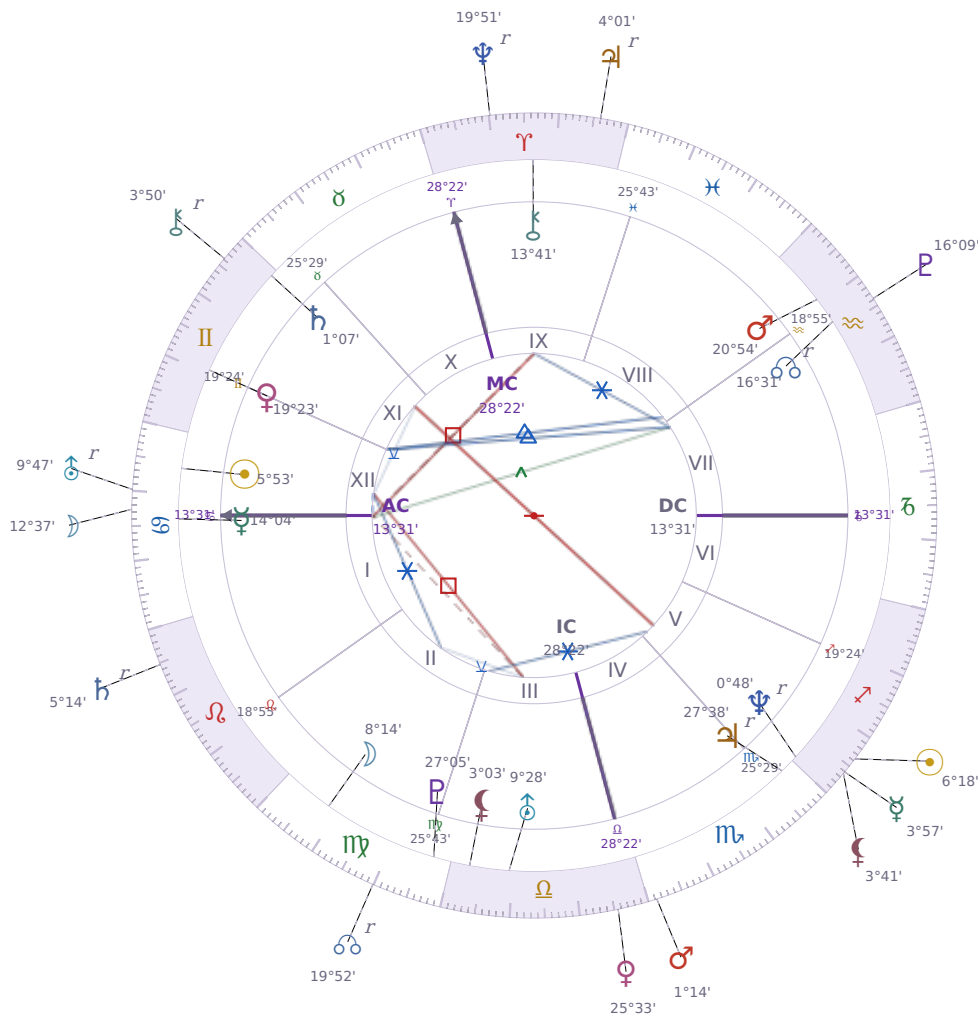

## DAILY PERSONAL HOROSCOPE

### Elon Reeve Musk

Businessman, entrepreneur, and political figure (born 1971)

♋ Cancer June 28, 1971 07:30 Pretoria

**Tuesday, 28 November 2034**

### TRANSITS FOR TODAY

☉ Sun	in ♐ Sagittarius	6°18'52"
☾ Moon	in ♋ Cancer	12°37'40"
☿ Mercury	in ♐ Sagittarius	3°57'36"
♀ Venus	in ♎ Libra	25°33'01"
♂ Mars	in ♏ Scorpio	1°14'11"
♃ Jupiter	in ♈ Aries Rx	4°01'17"
♄ Saturn	in ♌ Leo Rx	5°14'26"