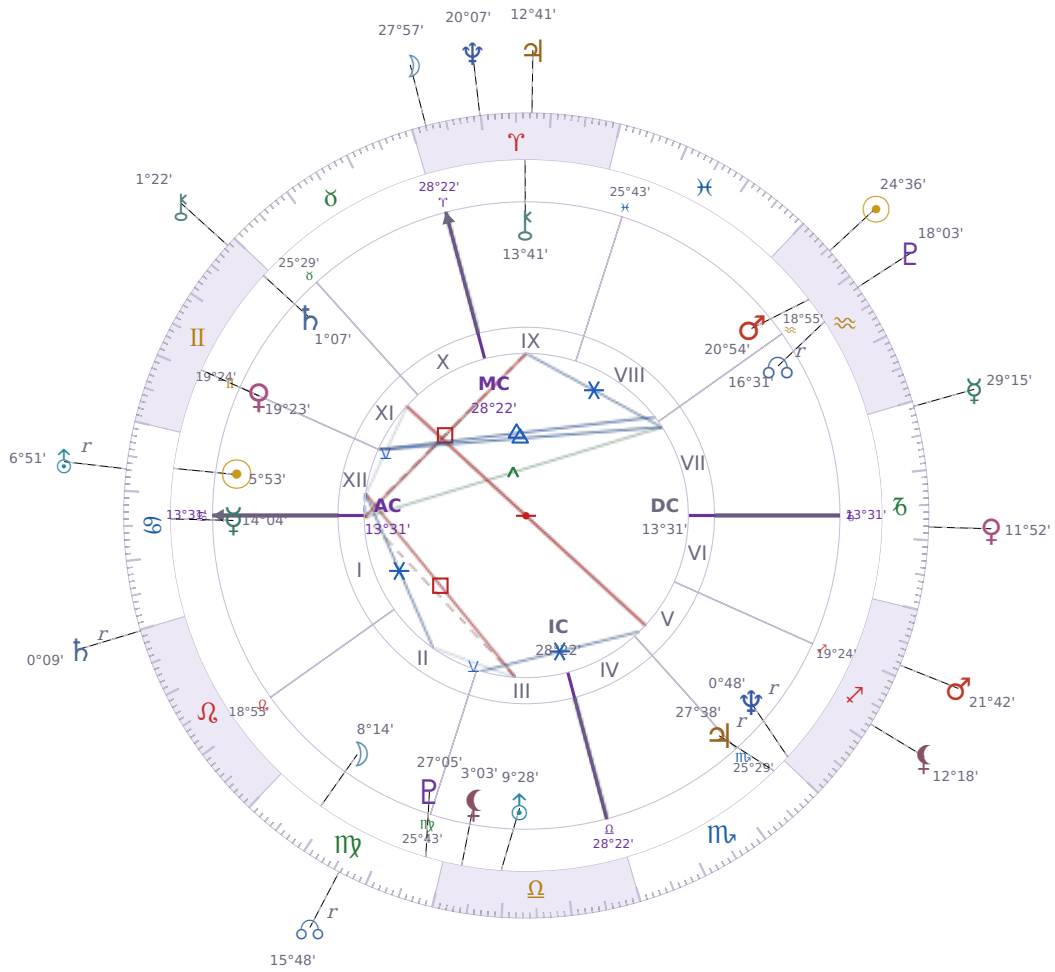

DAILY PERSONAL HOROSCOPE

Elon Reeve Musk

Businessman, entrepreneur, and political figure (born 1971)

♋ Cancer June 28, 1971 07:30 Pretoria

Tuesday, 13 February 2035

TRANSITS FOR TODAY

☉ Sun	in ♒ Aquarius	24°36'08"
☾ Moon	in ♈ Aries	27°57'33"
☿ Mercury	in ♎ Capricorn	29°15'09"
♀ Venus	in ♎ Capricorn	11°52'54"
♂ Mars	in ♏ Sagittarius	21°42'04"
♃ Jupiter	in ♈ Aries	12°42'00"
♄ Saturn	in ♌ Leo Rx	0°09'40"

♅ Uranus	in ♋ Cancer	Rx	6°51'48"
♆ Neptune	in ♈ Aries		20°07'34"
♇ Pluto	in ♒ Aquarius		18°03'51"
♁ Chiron	in ♊ Gemini		1°22'49"
♁ NNode	in ♍ Virgo	Rx	15°48'21"
♁ Lilith	in ♐ Sagittarius		12°18'36"

NATAL PLANETS