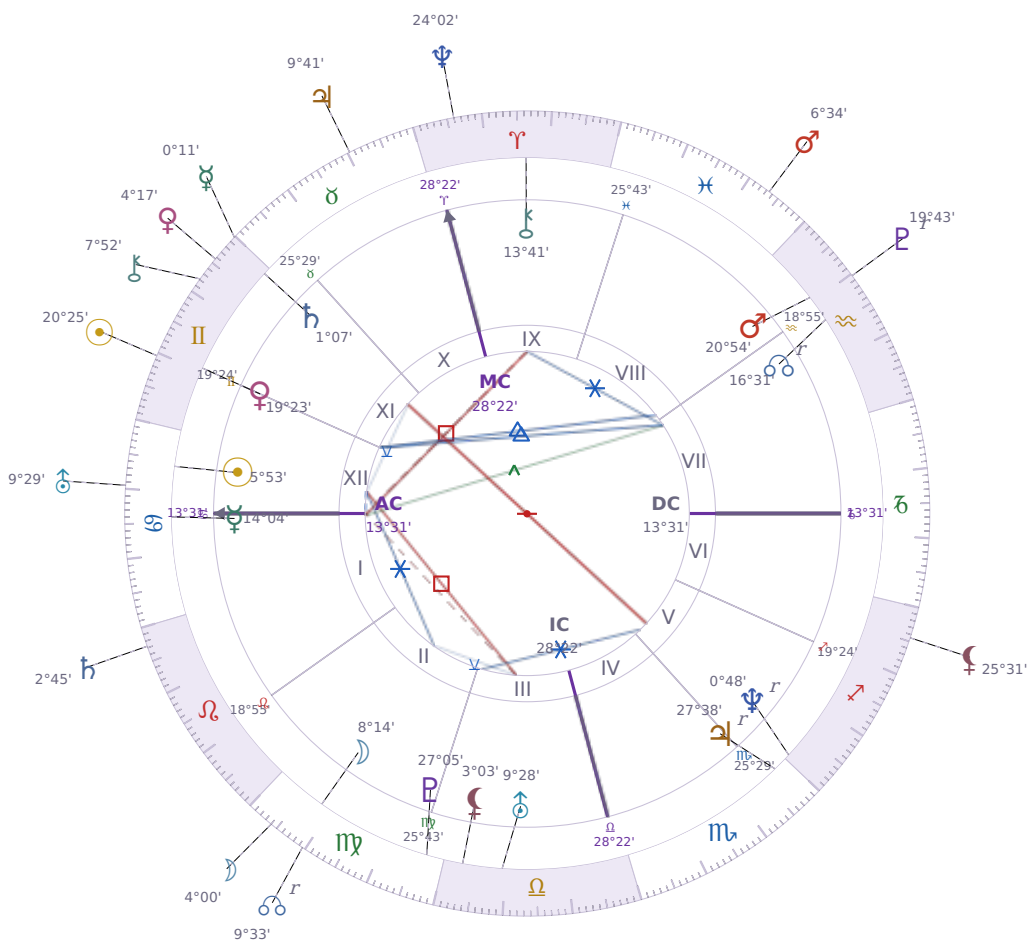

DAILY PERSONAL HOROSCOPE

Elon Reeve Musk

Businessman, entrepreneur, and political figure (born 1971)

♋ Cancer June 28, 1971 07:30 Pretoria

Monday, 11 June 2035

TRANSITS FOR TODAY

☉ Sun	in ♊ Gemini	20°25'45"
☾ Moon	in ♍ Virgo	4°00'58"
☿ Mercury	in ♊ Gemini	0°11'34"
♀ Venus	in ♊ Gemini	4°17'23"
♂ Mars	in ♋ Pisces	6°34'17"
♃ Jupiter	in ♉ Taurus	9°41'45"
♄ Saturn	in ♌ Leo	2°45'57"

♅ Uranus	in ♋ Cancer	9°29'59"
♆ Neptune	in ♈ Aries	24°02'14"
♇ Pluto	in ♒ Aquarius Rx	19°43'22"
♁ Chiron	in ♊ Gemini	7°52'11"
♁ NNode	in ♍ Virgo Rx	9°33'23"
♁ Lilith	in ♐ Sagittarius	25°31'48"

## NATAL PLANETS

☉ Sun	in ♋ Cancer	5°53'26"	XII
☾ Moon	in ♍ Virgo	8°14'52"	II
☿ Mercury	in ♋ Cancer	14°04'03"	I
♀ Venus	in ♊ Gemini	19°23'48"	XI
♂ Mars	in ♒ Aquarius	20°54'21"	VIII
♃ Jupiter	in ♏ Scorpio	27°38'52"	V Rx
♄ Saturn	in ♊ Gemini	1°07'22"	XI
♅ Uranus	in ♎ Libra	9°28'55"	III
♆ Neptune	in ♐ Sagittarius	0°48'48"	V Rx
♇ Pluto	in ♍ Virgo	27°05'36"	III
♁ Chiron	in ♈ Aries	13°41'50"	IX
♁ North Node	in ♒ Aquarius	16°31'23"	VII Rx
♁ Lilith	in ♎ Libra	3°03'14"	III