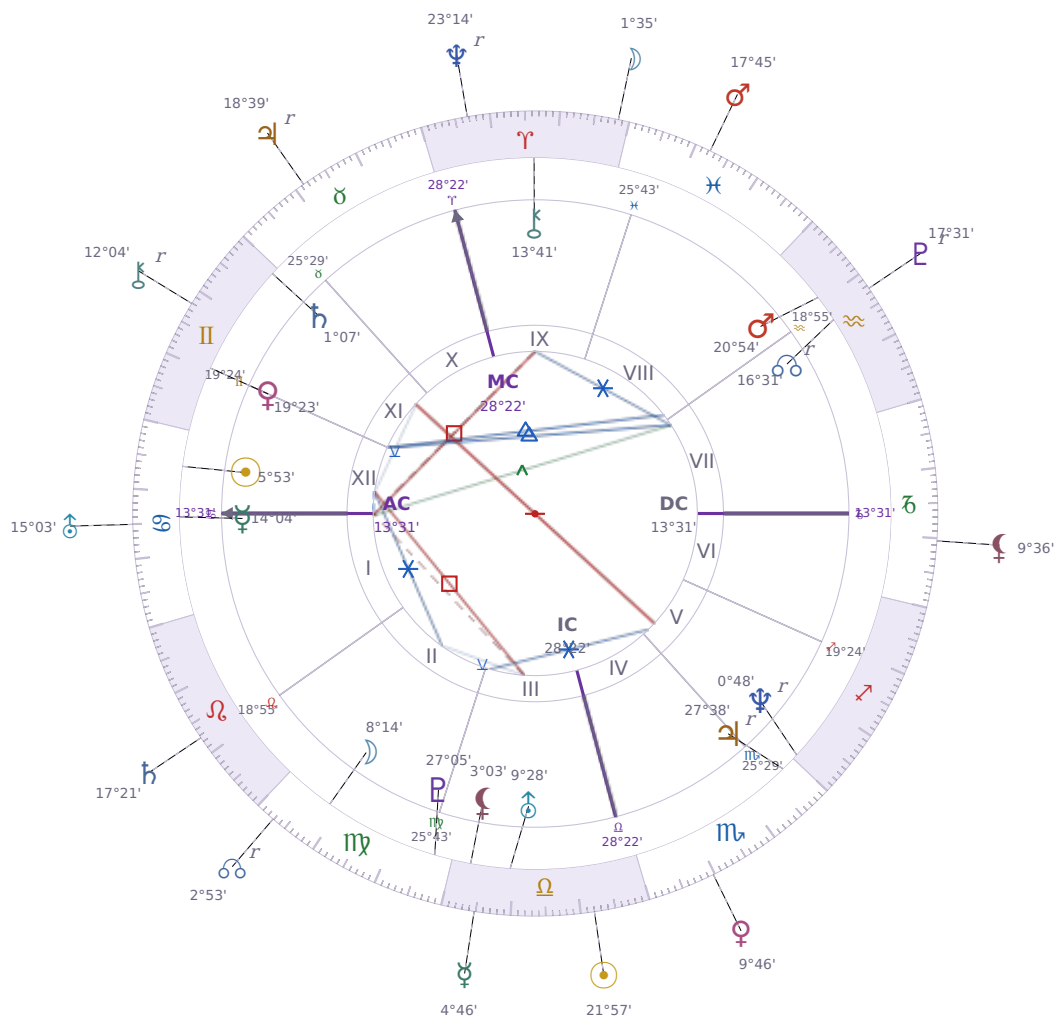

DAILY PERSONAL HOROSCOPE

Elon Reeve Musk

Businessman, entrepreneur, and political figure (born 1971)

♋ Cancer June 28, 1971 07:30 Pretoria

Monday, 15 October 2035

TRANSITS FOR TODAY

☉ Sun	in ♎ Libra	21°57'48"
☾ Moon	in ♈ Aries	1°35'39"
☿ Mercury	in ♎ Libra	4°46'51"
♀ Venus	in ♏ Scorpio	9°46'10"
♂ Mars	in ♋ Pisces	17°45'27"
♃ Jupiter	in ♉ Taurus Rx	18°39'06"
♄ Saturn	in ♌ Leo	17°21'53"

♅ Uranus	in ♋ Cancer	15°03'44"
♆ Neptune	in ♈ Aries Rx	23°14'06"
♇ Pluto	in ♒ Aquarius Rx	17°31'54"
♁ Chiron	in ♊ Gemini Rx	12°04'14"
♁ NNode	in ♍ Virgo Rx	2°53'01"
♁ Lilith	in ♑ Capricorn	9°36'57"

NATAL PLANETS

☉ Sun	in ♋ Cancer	5°53'26"	XII
☾ Moon	in ♍ Virgo	8°14'52"	II
☿ Mercury	in ♋ Cancer	14°04'03"	I
♀ Venus	in ♊ Gemini	19°23'48"	XI
♂ Mars	in ♒ Aquarius	20°54'21"	VIII
♃ Jupiter	in ♏ Scorpio	27°38'52"	V Rx
♄ Saturn	in ♊ Gemini	1°07'22"	XI
♅ Uranus	in ♎ Libra	9°28'55"	III
♆ Neptune	in ♐ Sagittarius	0°48'48"	V Rx
♇ Pluto	in ♍ Virgo	27°05'36"	III
♁ Chiron	in ♈ Aries	13°41'50"	IX
♁ North Node	in ♒ Aquarius	16°31'23"	VII Rx
♁ Lilith	in ♎ Libra	3°03'14"	III