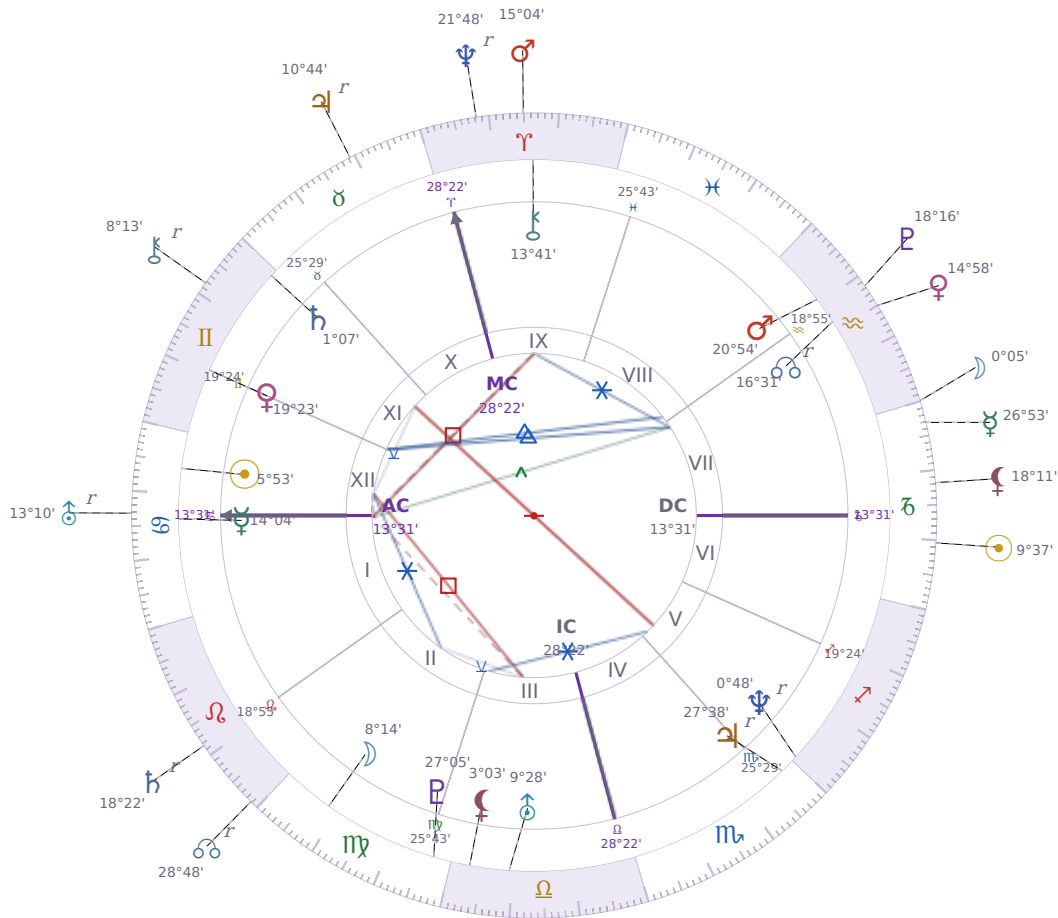

DAILY PERSONAL HOROSCOPE

## Elon Reeve Musk

Businessman, entrepreneur, and political figure (born 1971)

♋ Cancer June 28, 1971 07:30 Pretoria

**Monday, 31 December 2035**

TRANSITS FOR TODAY

☉ Sun	in ♏ Capricorn	9°37'02"
☽ Moon	in ♏ Aquarius	0°05'15"
☿ Mercury	in ♏ Capricorn	26°53'18"
♀ Venus	in ♏ Aquarius	14°58'21"
♂ Mars	in ♋ Aries	15°04'21"
♃ Jupiter	in ♉ Taurus Rx	10°44'37"
♄ Saturn	in ♌ Leo Rx	18°22'43"

♅ Uranus	in ♋ Cancer	Rx	13°10'55"
♆ Neptune	in ♈ Aries	Rx	21°48'48"
♇ Pluto	in ♒ Aquarius		18°16'39"
♁ Chiron	in ♊ Gemini	Rx	8°13'46"
♁ NNode	in ♌ Leo	Rx	28°48'23"
♁ Lilith	in ♐ Capricorn		18°11'51"