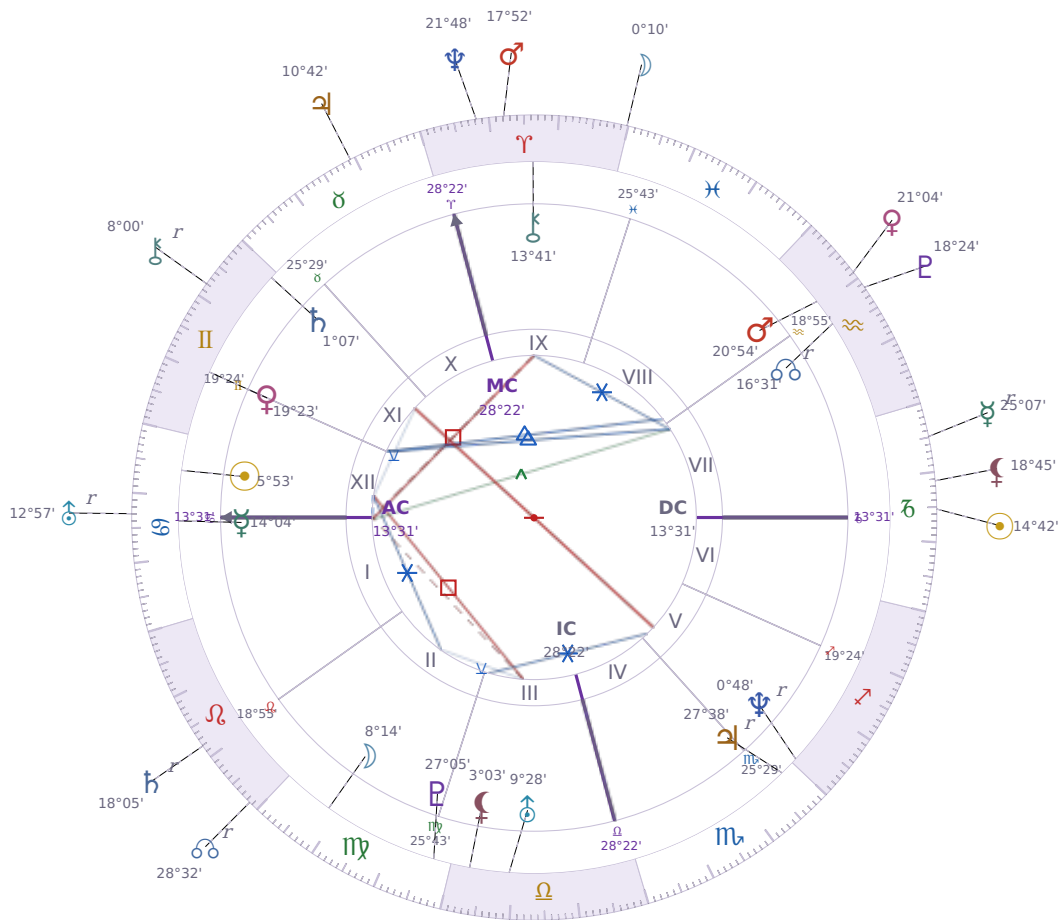

## DAILY PERSONAL HOROSCOPE

### Elon Reeve Musk

Businessman, entrepreneur, and political figure (born 1971)

♋ Cancer June 28, 1971 07:30 Pretoria

**Saturday, 5 January 2036**