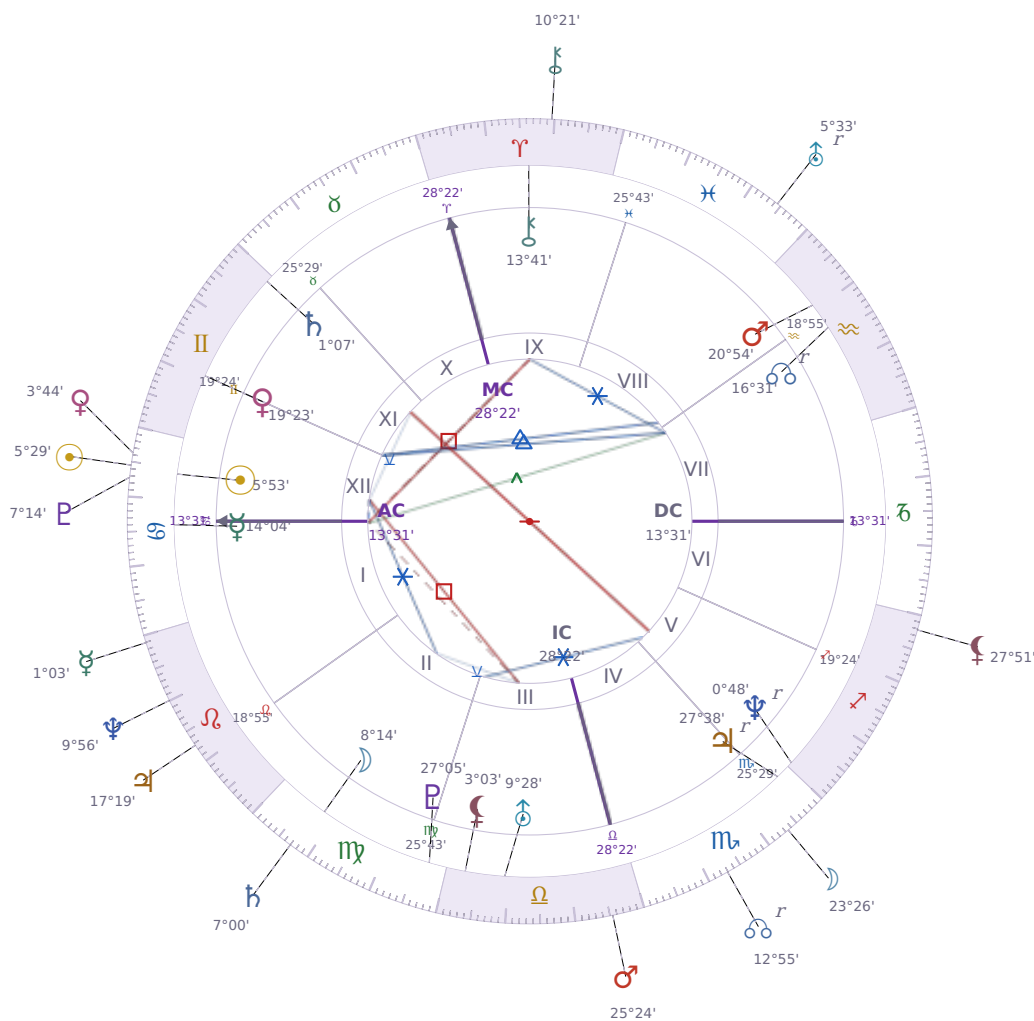

SOLAR RETURN

Elon Reeve Musk

Businessman, entrepreneur, and political figure (born 1971)

♋ Cancer June 28, 1971 07:30 Pretoria

27 June 1920 · 09:55 (07:55 UTC) · Pretoria

Solar ASC ♌ Leo · MC ♊ Gemini

NATAL PLANETS

☉ Sun	in	♋	Cancer	5°53'
☾ Moon	in	♍	Virgo	8°14'
☿ Mercury	in	♋	Cancer	14°04'
♀ Venus	in	♊	Gemini	19°23'
♂ Mars	in	♒	Aquarius	20°54'
♃ Jupiter	in	♏	Scorpio	27°38'
♄ Saturn	in	♊	Gemini	1°07'

SOLAR RETURN PLANETS

☉ Sun	in	♋	Cancer	5°29'
☾ Moon	in	♏	Scorpio	23°26'
☿ Mercury	in	♌	Leo	1°03'
♀ Venus	in	♋	Cancer	3°44'
♂ Mars	in	♎	Libra	25°24'
♃ Jupiter	in	♌	Leo	17°19'
♄ Saturn	in	♍	Virgo	7°00'

♅ Uranus	in	♎	Libra	9°28'	♅ Uranus	in	♋	Pisces	Rx	5°33'
♆ Neptune	in	♐	Sagittarius	0°48'	♆ Neptune	in	♌	Leo		9°56'
♇ Pluto	in	♍	Virgo	27°05'	♇ Pluto	in	♋	Cancer		7°14'
♁ Chiron	in	♈	Aries	13°41'	♁ Chiron	in	♈	Aries		10°21'
♊ North Node	in	♒	Aquarius	16°31'	♊ NNode	in	♏	Scorpio	Rx	12°55'
♎ Lilith	in	♎	Libra	3°03'	♎ Lilith	in	♐	Sagittarius		27°51'