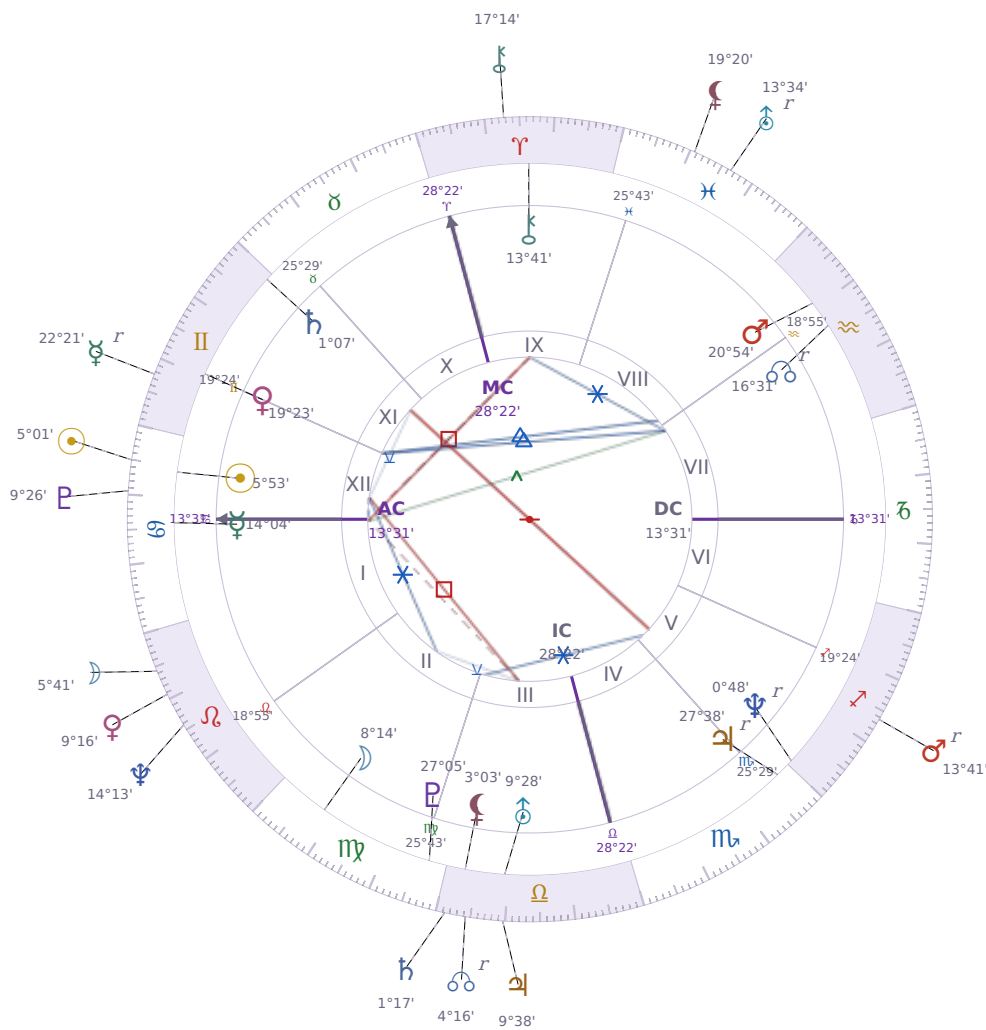

SOLAR RETURN

Elon Reeve Musk

Businessman, entrepreneur, and political figure (born 1971)

♋ Cancer June 28, 1971 07:30 Pretoria

27 June 1922 · 21:37 (19:37 UTC) · Pretoria

Solar ASC ♋ Pisces · MC ♏ Scorpio

NATAL PLANETS

☉ Sun	in	♋ Cancer	5°53'
☾ Moon	in	♍ Virgo	8°14'
☿ Mercury	in	♋ Cancer	14°04'
♀ Venus	in	♊ Gemini	19°23'
♂ Mars	in	♒ Aquarius	20°54'
♃ Jupiter	in	♏ Scorpio	27°38'
♄ Saturn	in	♊ Gemini	1°07'

SOLAR RETURN PLANETS