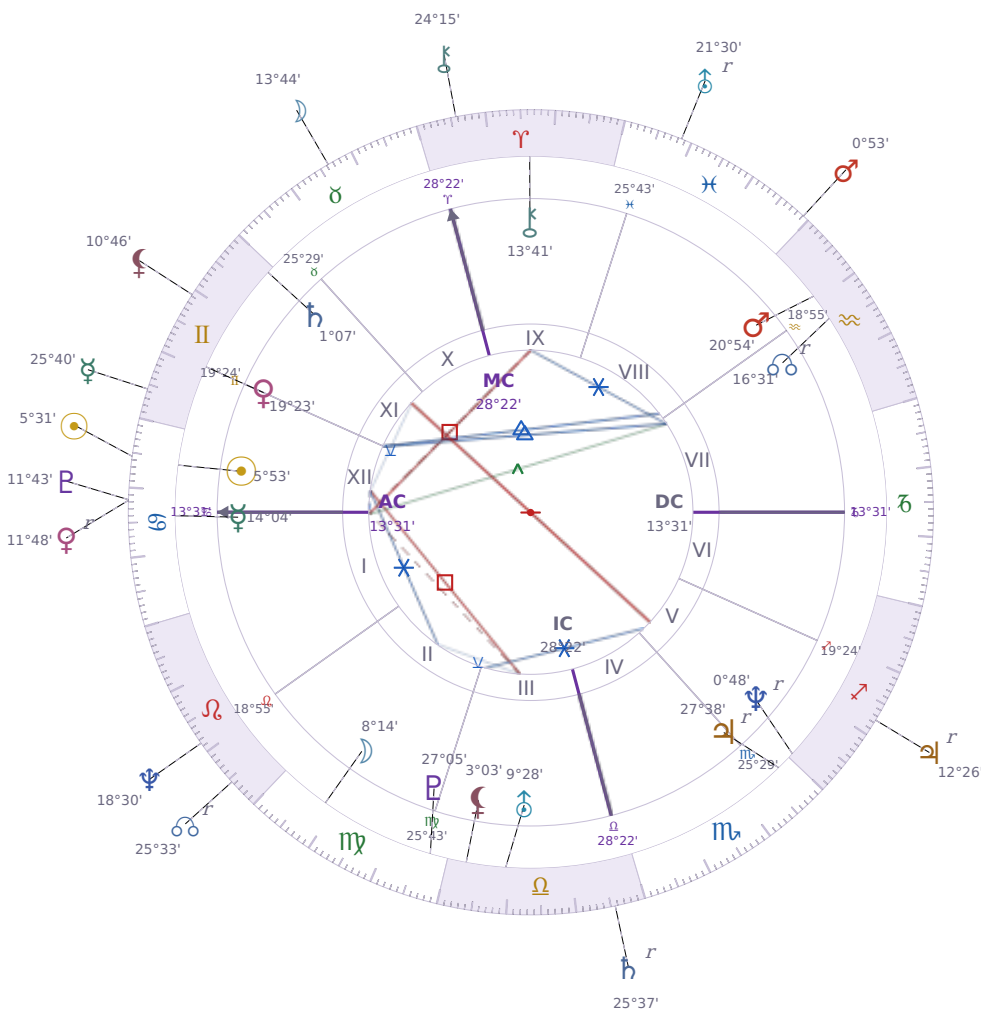

SOLAR RETURN

## Elon Reeve Musk

Businessman, entrepreneur, and political figure (born 1971)

♋ Cancer June 28, 1971 07:30 Pretoria

**27 June 1924 · 09:13 (07:13 UTC) · Pretoria**

Solar ASC ♌ Leo · MC ♉ Taurus

**NATAL PLANETS**