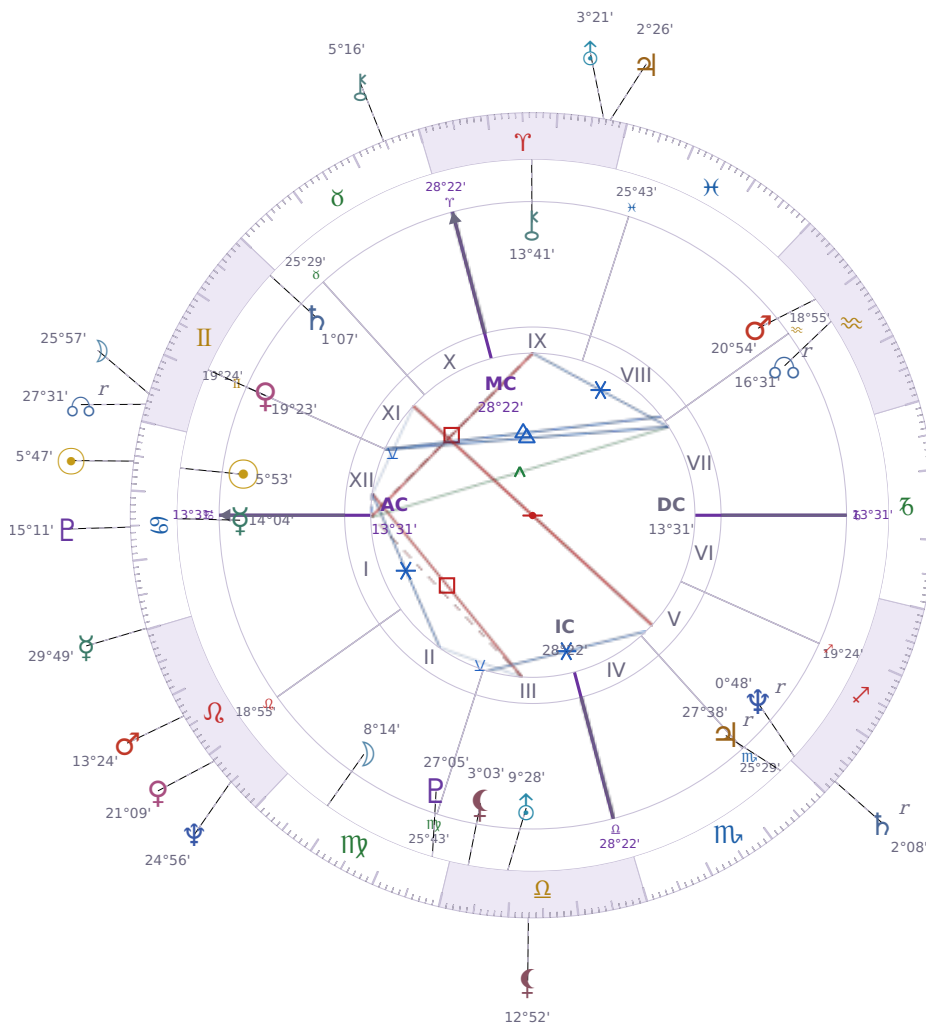

SOLAR RETURN

Elon Reeve Musk

Businessman, entrepreneur, and political figure (born 1971)

♋ Cancer June 28, 1971 07:30 Pretoria

28 June 1927 · 02:34 (00:34 UTC) · Pretoria

Solar ASC ♉ Taurus · MC ♒ Aquarius

NATAL PLANETS

☉ Sun	in	♋	Cancer	5°53'
☾ Moon	in	♍	Virgo	8°14'
☿ Mercury	in	♋	Cancer	14°04'
♀ Venus	in	♊	Gemini	19°23'
♂ Mars	in	♒	Aquarius	20°54'
♃ Jupiter	in	♏	Scorpio	27°38'
♄ Saturn	in	♊	Gemini	1°07'