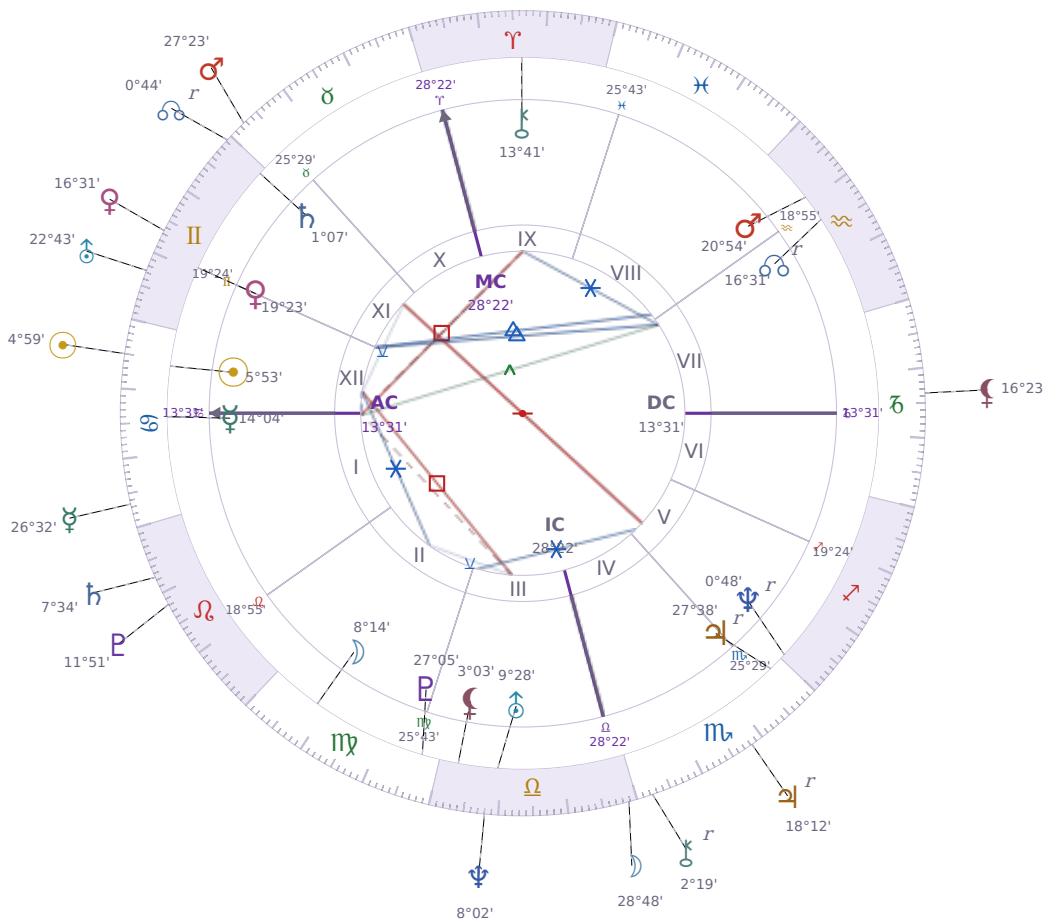

SOLAR RETURN

Elon Reeve Musk

Businessman, entrepreneur, and political figure (born 1971)

♋ Cancer June 28, 1971 07:30 Pretoria

27 June 1947 · 22:32 (20:32 UTC) · Pretoria

Solar ASC ♋ Pisces · MC ♐ Sagittarius

NATAL PLANETS

☉ Sun	in	♋ Cancer	5°53'
☾ Moon	in	♍ Virgo	8°14'
☿ Mercury	in	♋ Cancer	14°04'
♀ Venus	in	♊ Gemini	19°23'
♂ Mars	in	♈ Aquarius	20°54'
♃ Jupiter	in	♏ Scorpio	27°38'
♄ Saturn	in	♊ Gemini	1°07'

SOLAR RETURN PLANETS

☉ Sun	in	♋ Cancer	4°59'
☾ Moon	in	♎ Libra	28°48'
☿ Mercury	in	♋ Cancer	26°32'
♀ Venus	in	♊ Gemini	16°31'
♂ Mars	in	♉ Taurus	27°23'
♃ Jupiter	in	♏ Scorpio	Rx 18°12'
♄ Saturn	in	♌ Leo	7°34'