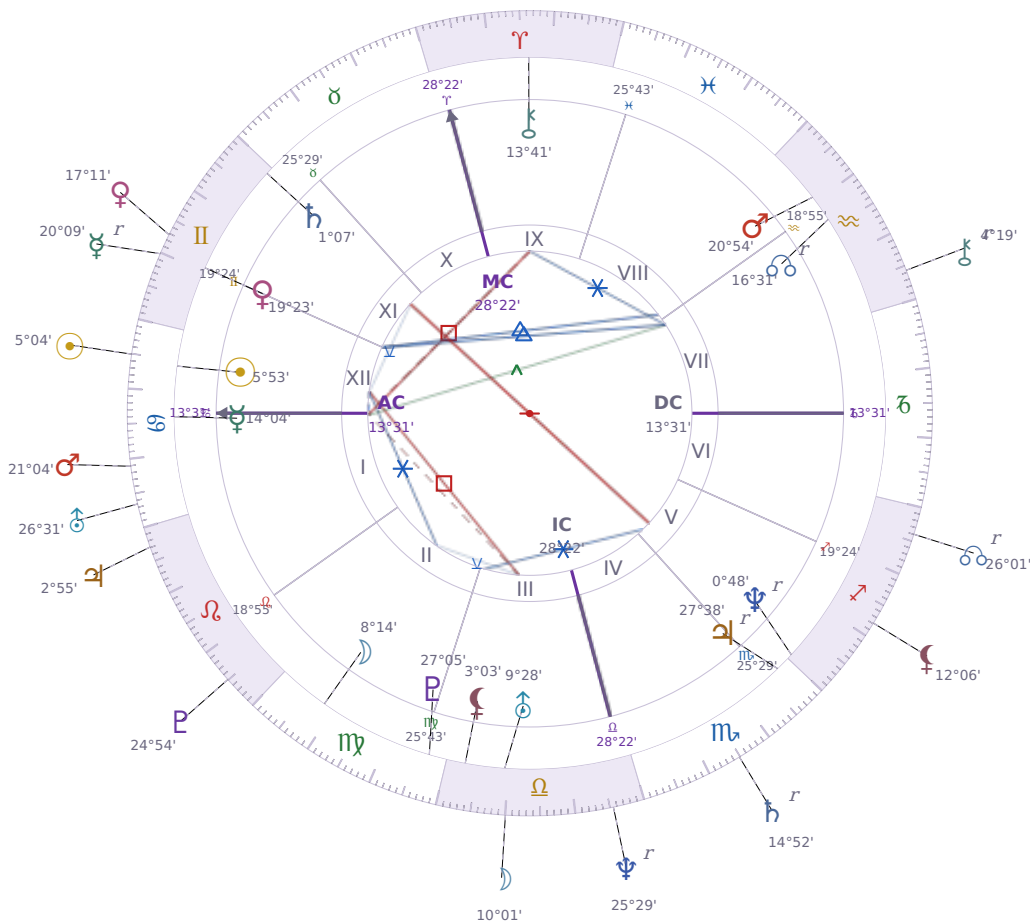

SOLAR RETURN

Elon Reeve Musk

Businessman, entrepreneur, and political figure (born 1971)

♋ Cancer June 28, 1971 07:30 Pretoria

27 June 1955 · 20:43 (18:43 UTC) · Pretoria

Solar ASC ♋ Aquarius · MC ♏ Scorpio

NATAL PLANETS

☉ Sun	in	♋ Cancer	5°53'
☾ Moon	in	♍ Virgo	8°14'
☿ Mercury	in	♋ Cancer	14°04'
♀ Venus	in	♊ Gemini	19°23'
♂ Mars	in	♒ Aquarius	20°54'
♃ Jupiter	in	♏ Scorpio	27°38'
♄ Saturn	in	♊ Gemini	1°07'

SOLAR RETURN PLANETS

☉ Sun	in	♋ Cancer	5°04'
☾ Moon	in	♎ Libra	10°01'
☿ Mercury	in	♊ Gemini	20°09' Rx
♀ Venus	in	♊ Gemini	17°11'
♂ Mars	in	♋ Cancer	21°04'
♃ Jupiter	in	♌ Leo	2°55'
♄ Saturn	in	♏ Scorpio	14°52' Rx